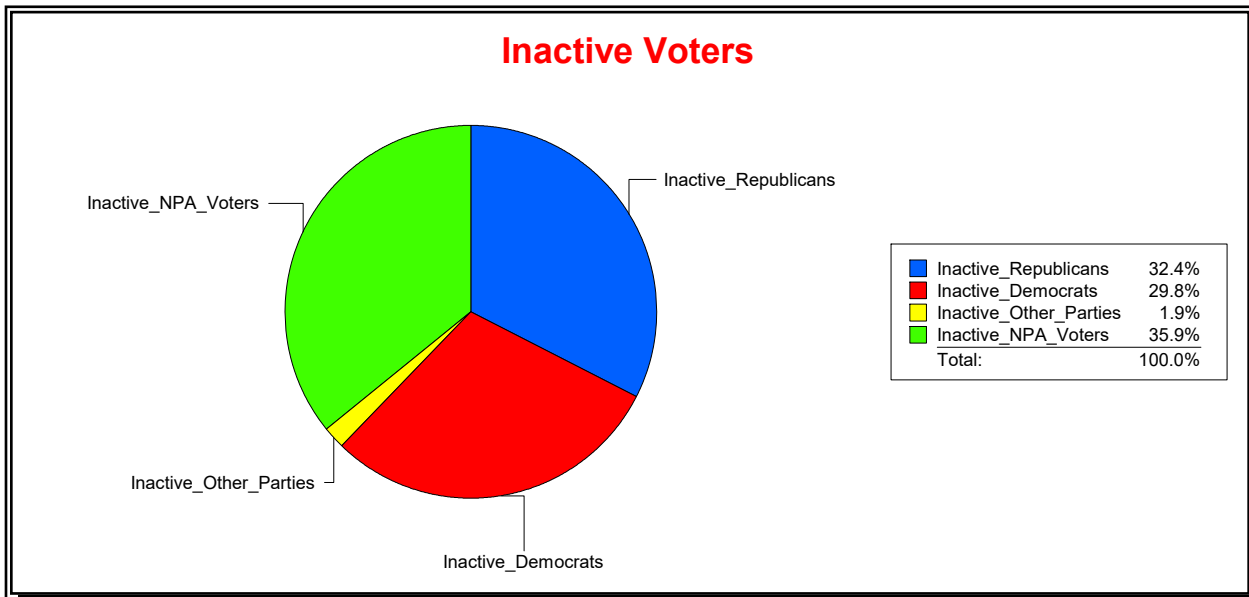

District	Total	Dems	Reps	NonP	Other	Total	Dems	Reps	NonP	Other
STATE SENATE 22	321,484	88,178	147,477	78,344	7,485	55,427	16,536	17,978	19,871	1,042

Ron Turner

Supervisor of Elections

Sarasota County, FL