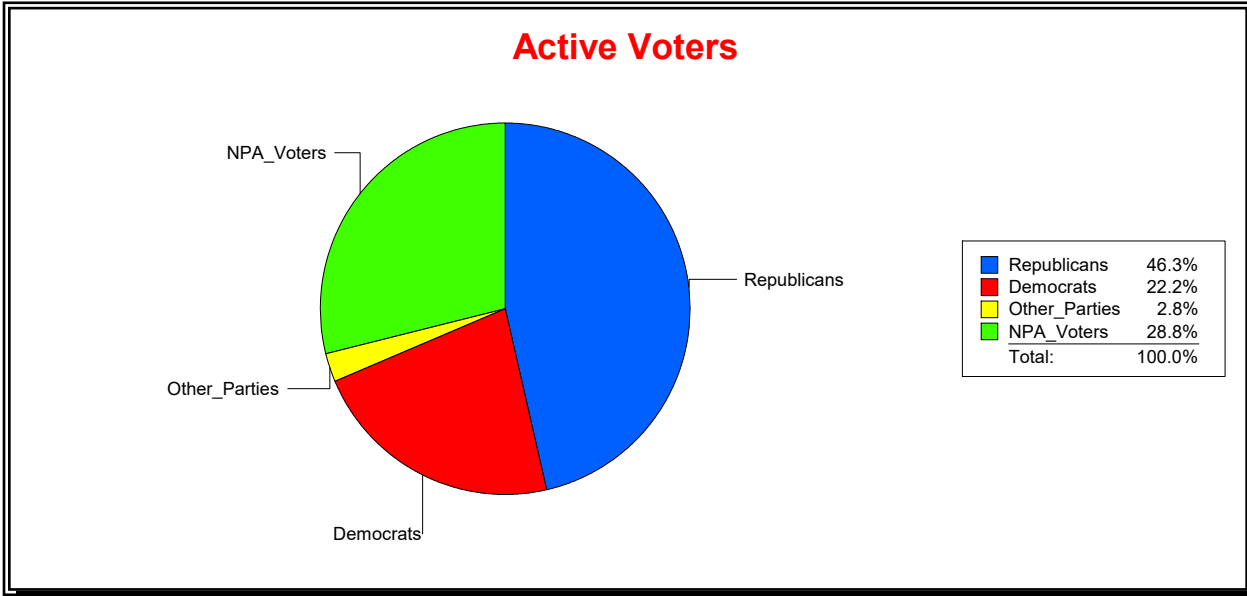

Ron Turner

Supervisor of Elections

Sarasota County, FL

Date 12/1/2023

Time 07:49 AM

Graphs of District Registration

Active Registered Voters

Inactive Voters

District	Total	Dems	Reps	NonP	Other	Total	Dems	Reps	NonP	Other
NORTH PORT DIST 3	9,224	2,046	4,270	2,652	256	2,059	510	613	900	36