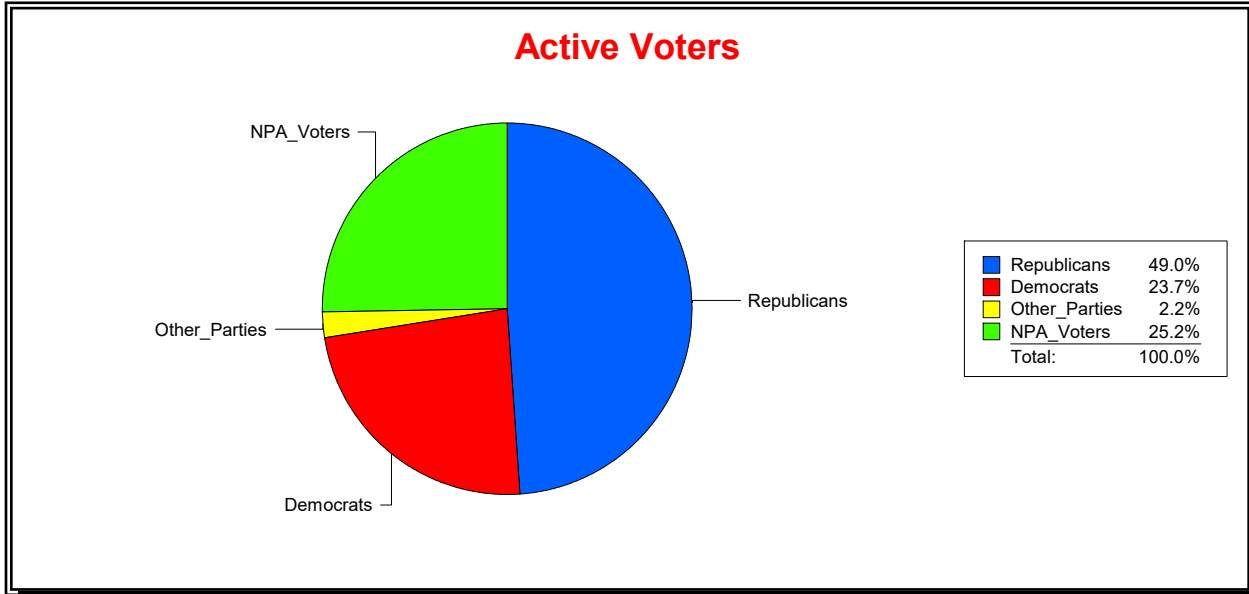

Ron Turner

Supervisor of Elections

Sarasota County, FL

Date 12/1/2023

Time 07:49 AM

Graphs of District Registration

Active Registered Voters

Inactive Voters

District	Total	Dems	Reps	NonP	Other	Total	Dems	Reps	NonP	Other
STATE HOUSE DIST 75	53,871	12,743	26,373	13,585	1,170	7,936	2,004	2,853	2,932	147