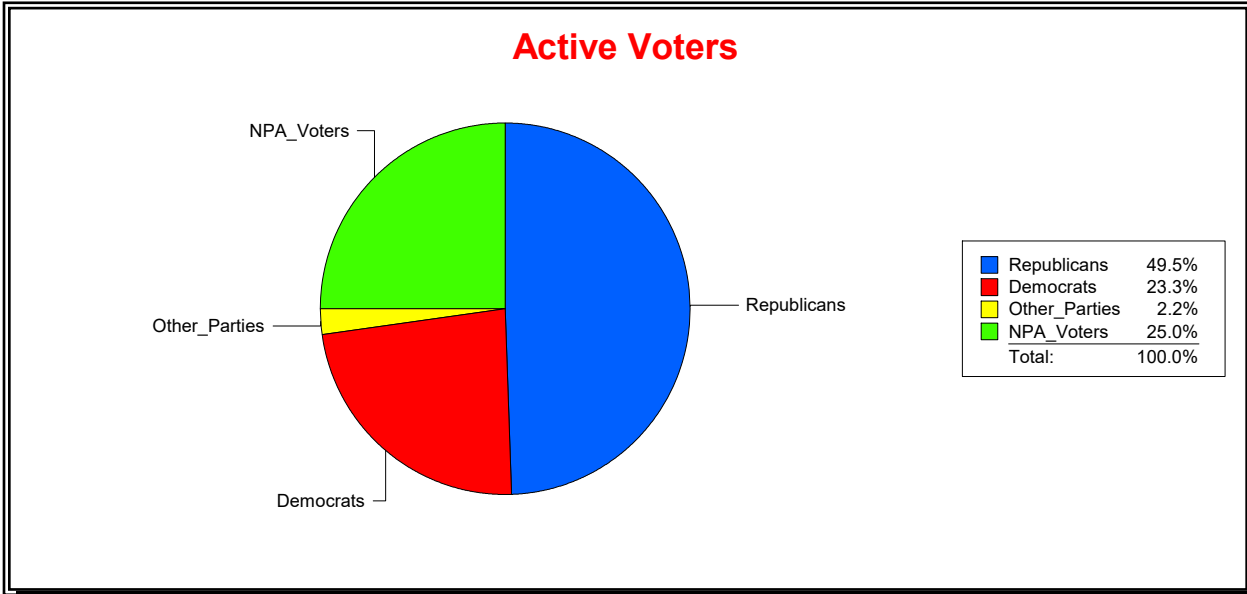

Ron Turner

Supervisor of Elections

Sarasota County, FL

Date 12/1/2023

Time 07:49 AM

Graphs of District Registration

Active Registered Voters

Inactive Voters

District	Total	Dems	Reps	NonP	Other	Total	Dems	Reps	NonP	Other
ENGLEWOOD WATER DIST	13,660	3,180	6,768	3,418	294	2,152	557	779	772	44