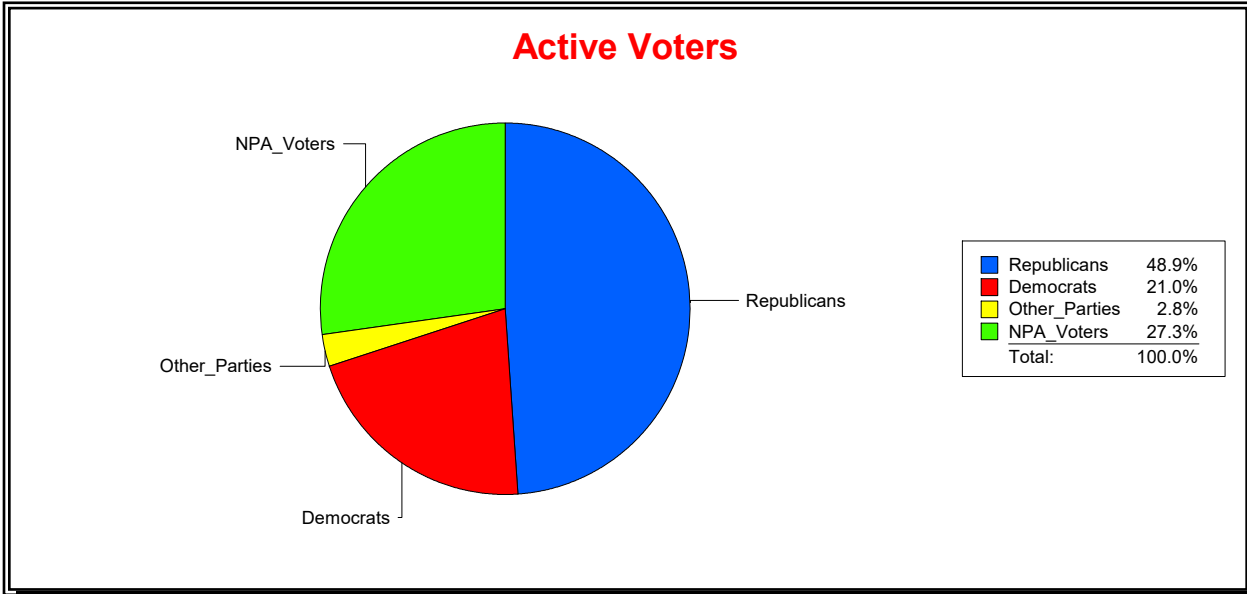

Ron Turner

Supervisor of Elections

Sarasota County, FL

Date 12/1/2023

Time 07:49 AM

Graphs of District Registration

District	Active Registered Voters					Inactive Voters				
	Total	Dems	Reps	NonP	Other	Total	Dems	Reps	NonP	Other
NORTH PORT 2	11,874	2,493	5,811	3,237	333	2,065	497	616	908	44