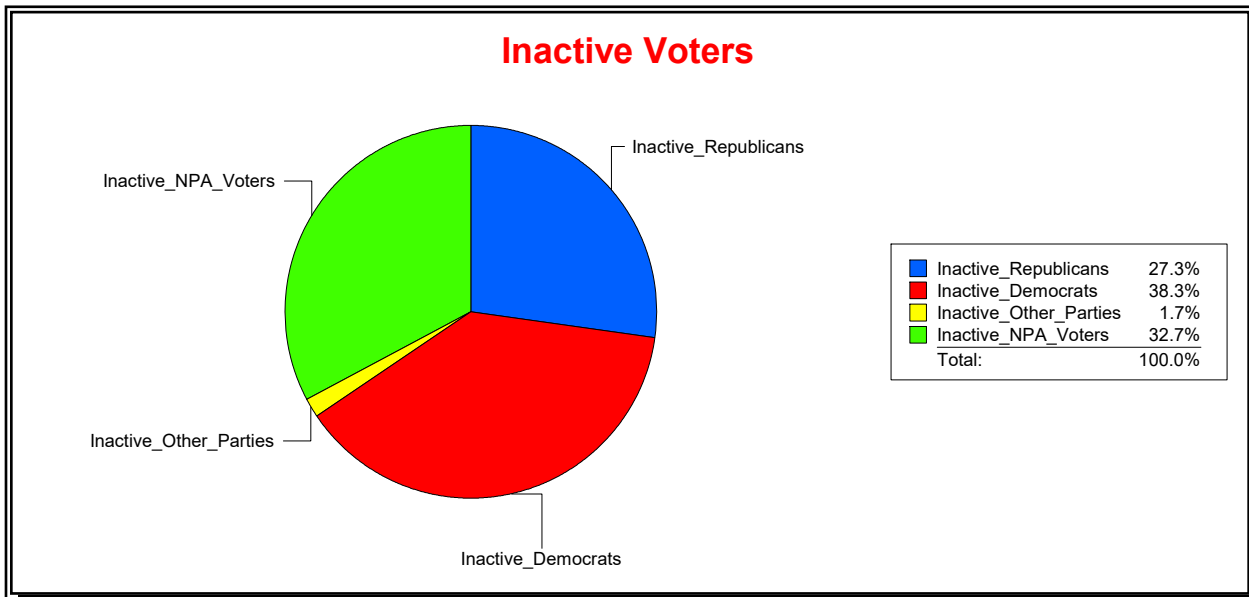

Ron Turner

Supervisor of Elections

Sarasota County, FL

Date 12/1/2023

Time 07:49 AM

Graphs of District Registration

Active Registered Voters

Inactive Voters

District	Total	Dems	Reps	NonP	Other	Total	Dems	Reps	NonP	Other
CNTY COMM DIST 2	57,134	20,928	21,658	13,185	1,363	12,762	4,894	3,482	4,169	217