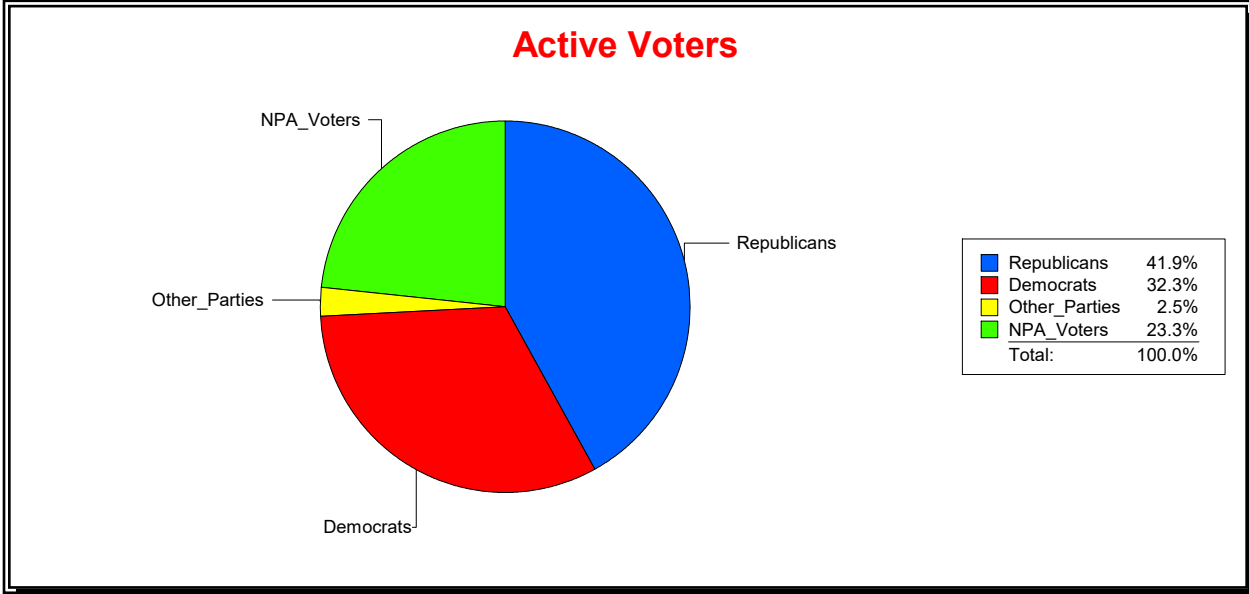

Sarasota County, FL

Date 12/1/2023

Time 07:49 AM

Graphs of District Registration

Active Registered Voters

Inactive Voters

District	Total	Dems	Reps	NonP	Other	Total	Dems	Reps	NonP	Other
HOSPITAL BOARD NORTH	94,772	30,609	39,681	22,120	2,362	19,166	6,808	5,587	6,415	356