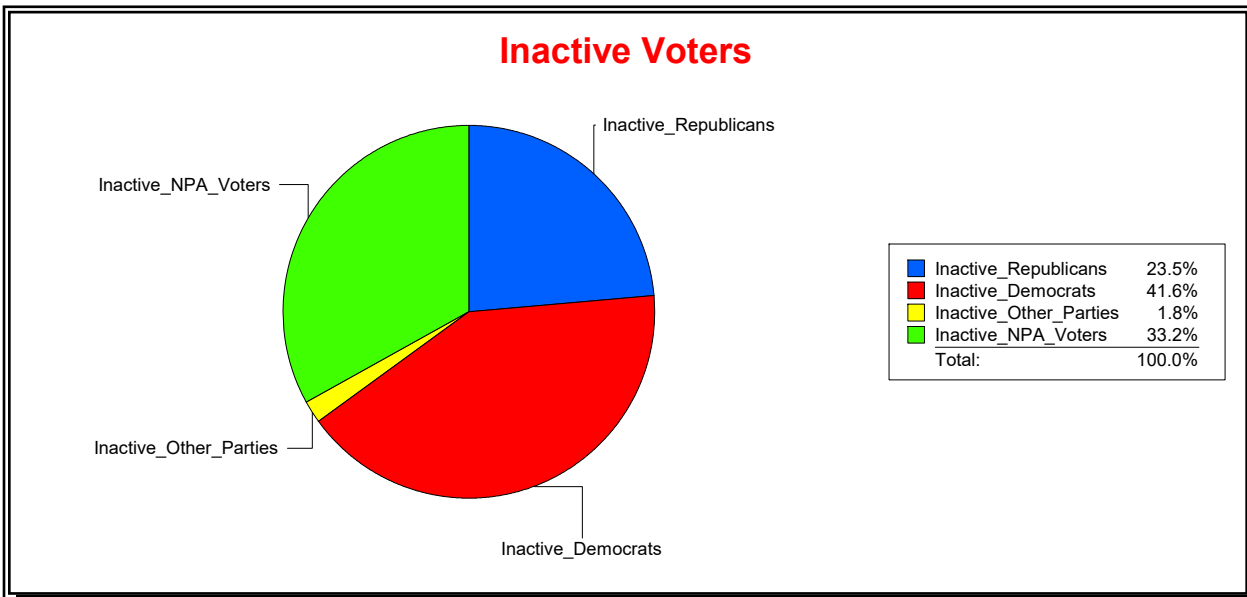

Ron Turner

Supervisor of Elections

Sarasota County, FL

Date 12/1/2023

Time 07:49 AM

Graphs of District Registration

Active Registered Voters

Inactive Voters

District	Total	Dems	Reps	NonP	Other	Total	Dems	Reps	NonP	Other
SARASOTA	33,320	13,287	11,260	7,919	854	8,472	3,521	1,990	2,810	151