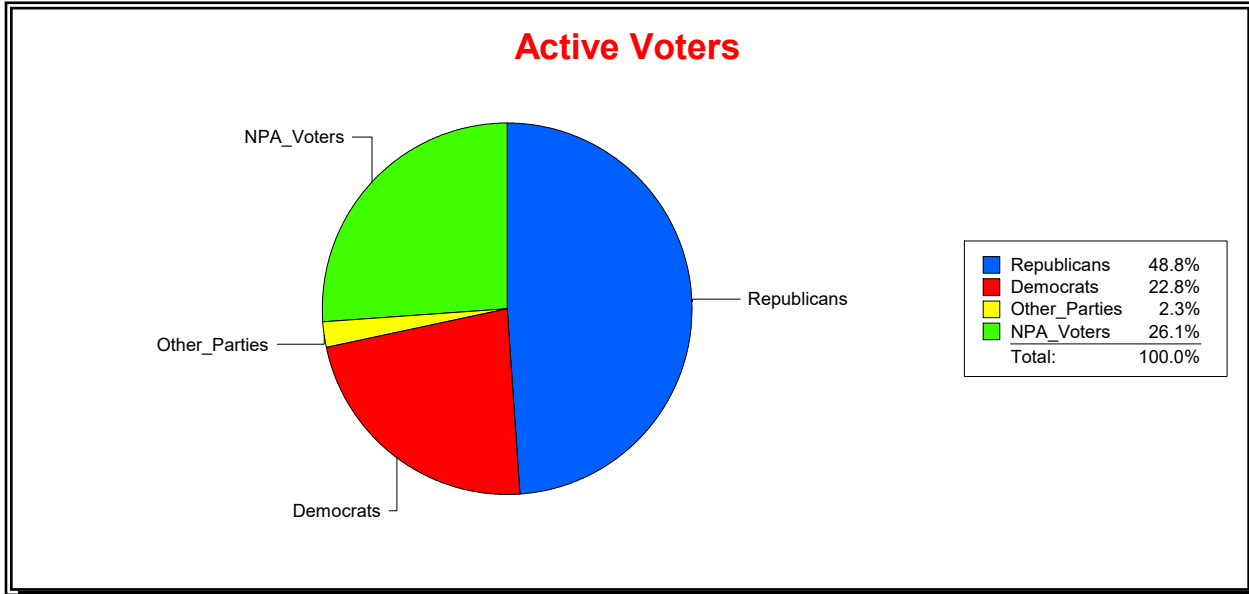

Supervisor of Elections

Sarasota County, FL

Date 12/1/2023

Time 07:49 AM

Graphs of District Registration

Active Registered Voters

Inactive Voters

<u>District</u>	<u>Total</u>	<u>Dems</u>	<u>Reps</u>	<u>NonP</u>	<u>Other</u>	<u>Total</u>	<u>Dems</u>	<u>Reps</u>	<u>NonP</u>	<u>Other</u>
NORTH PORT DIST 5	16,094	3,673	7,850	4,203	368	2,399	637	714	999	49