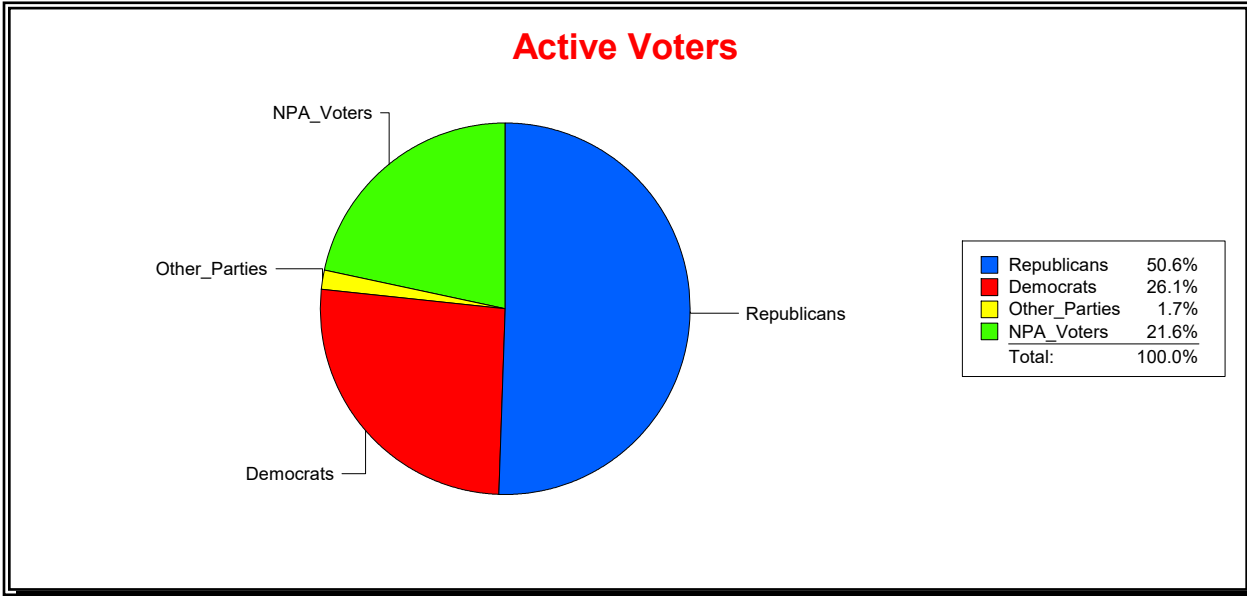

Ron Turner

Supervisor of Elections

Sarasota County, FL

Date 12/1/2023

Time 07:49 AM

Graphs of District Registration

Active Registered Voters

Inactive Voters

District	Total	Dems	Reps	NonP	Other	Total	Dems	Reps	NonP	Other
LONGBOAT KEY 3	1,398	365	707	302	24	158	46	72	39	1