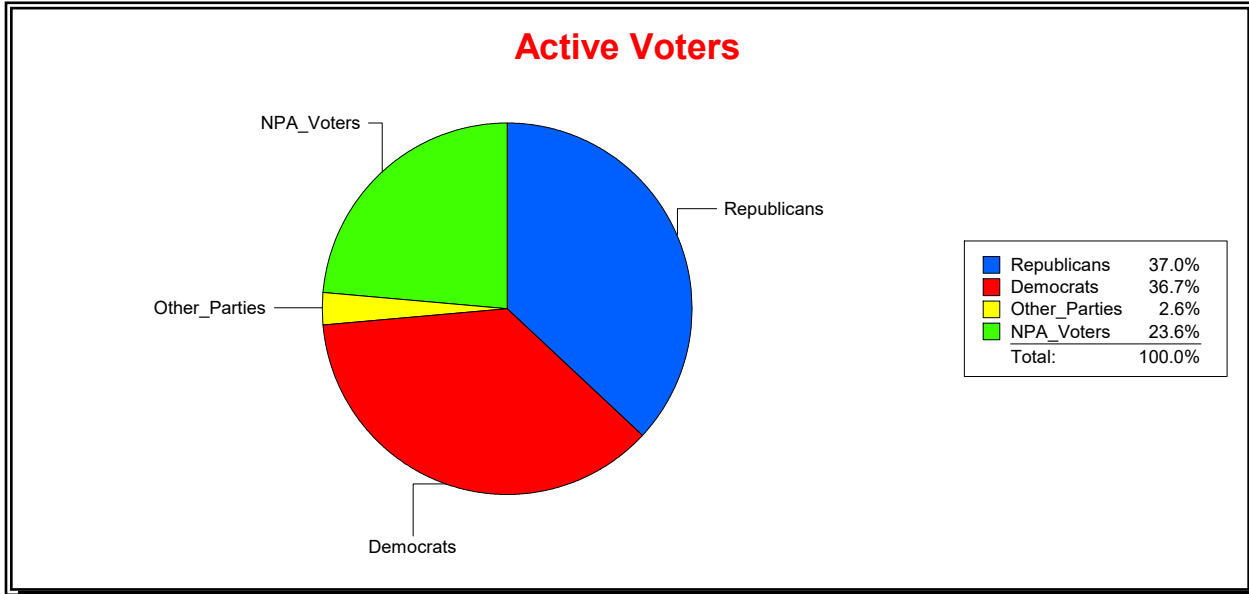

Ron Turner

Supervisor of Elections

Sarasota County, FL

Date 12/1/2023

Time 07:49 AM

Graphs of District Registration

Active Registered Voters

Inactive Voters

District	Total	Dems	Reps	NonP	Other	Total	Dems	Reps	NonP	Other
SCHOOL DIST 1	55,893	20,538	20,681	13,207	1,467	13,156	5,153	3,402	4,368	233