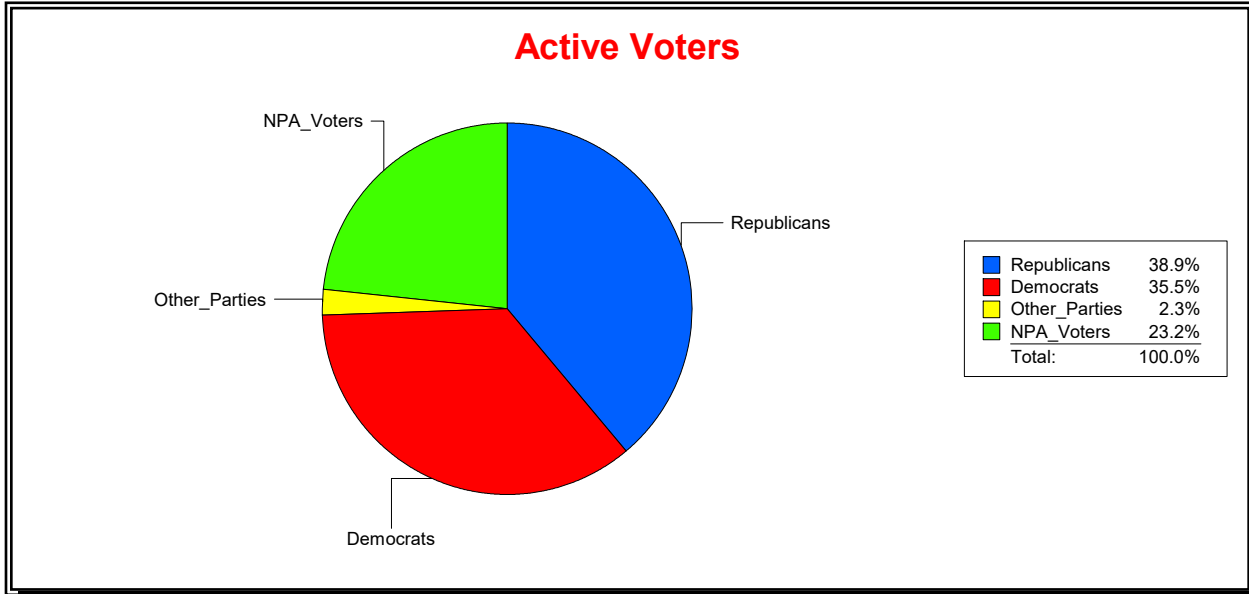

Ron Turner

Supervisor of Elections

Sarasota County, FL

Date 12/1/2023

Time 07:49 AM

Graphs of District Registration

Active Registered Voters

Inactive Voters

District	Total	Dems	Reps	NonP	Other	Total	Dems	Reps	NonP	Other
SARASOTA 2	15,370	5,463	5,980	3,572	355	2,488	899	761	776	52