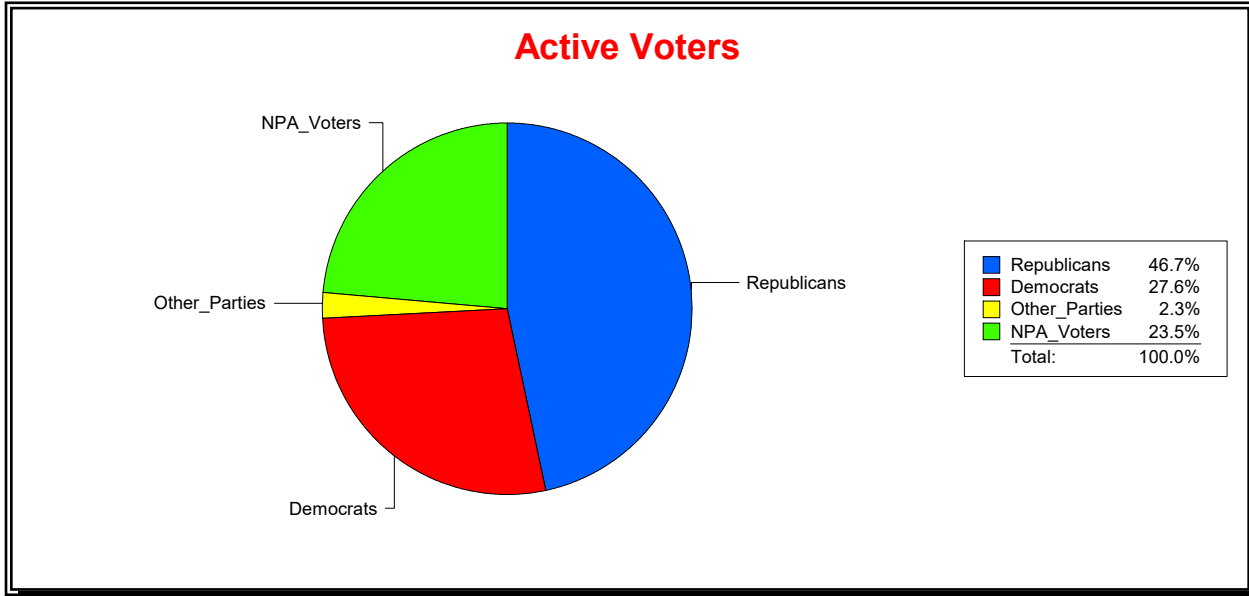

Ron Turner

Supervisor of Elections

Sarasota County, FL

Date 12/1/2023

Time 07:49 AM

Graphs of District Registration

Active Registered Voters

Inactive Voters

District	Total	Dems	Reps	NonP	Other	Total	Dems	Reps	NonP	Other
HOSPITAL BOARD CENTRAL	111,065	30,599	51,835	26,124	2,507	16,858	4,775	5,990	5,785	308