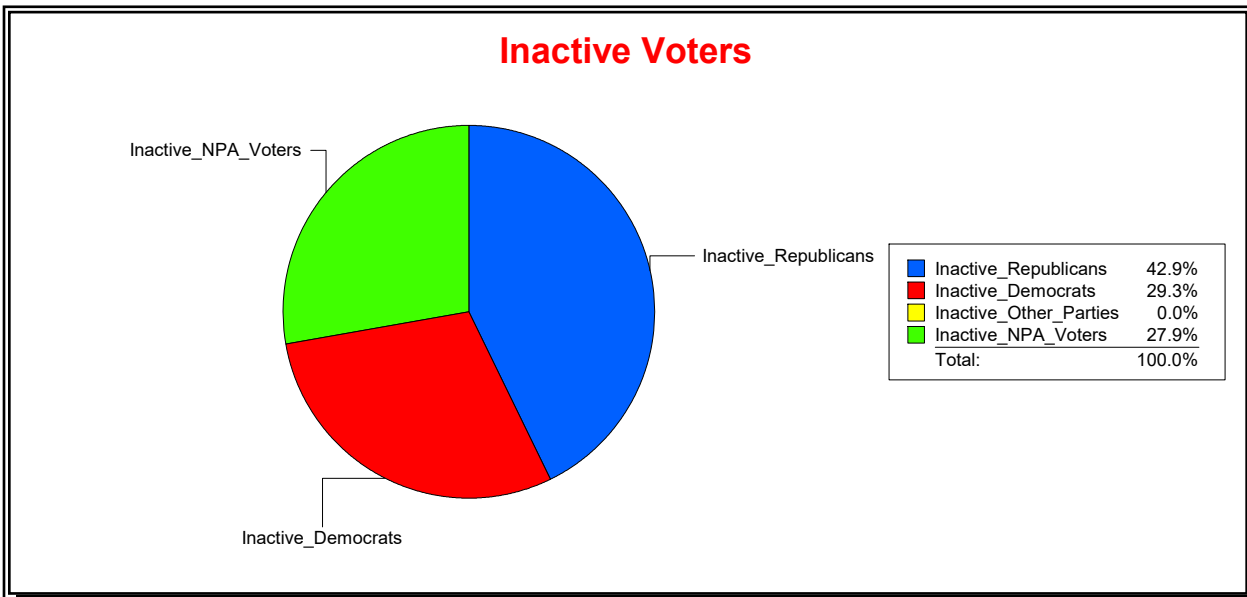

Ron Turner

Supervisor of Elections

Sarasota County, FL

Date 12/1/2023

Time 07:49 AM

Graphs of District Registration

Active Registered Voters

Inactive Voters

District	Total	Dems	Reps	NonP	Other	Total	Dems	Reps	NonP	Other
LBK DISTRICT 2	1,265	414	552	269	30	147	43	63	41	0