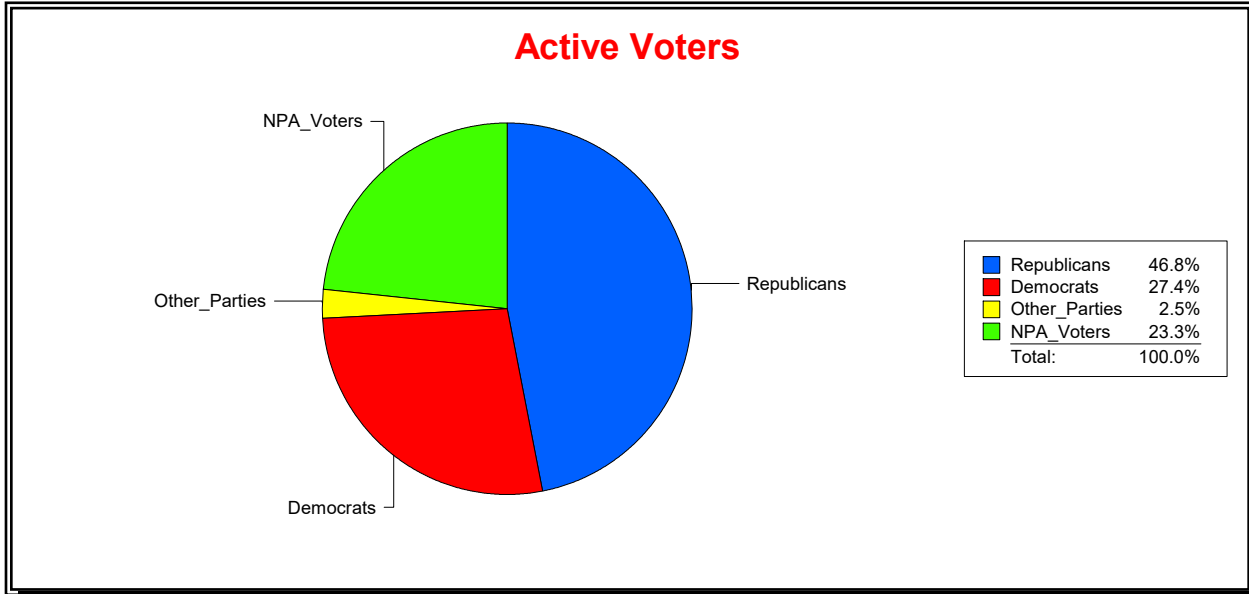

Date 12/1/2023

Time 07:49 AM

Graphs of District Registration

Active Registered Voters

Inactive Voters

District	Total	Dems	Reps	NonP	Other	Total	Dems	Reps	NonP	Other
SOIL AND WATER DIST 1	63,063	17,301	29,523	14,685	1,554	10,799	3,201	3,639	3,737	222