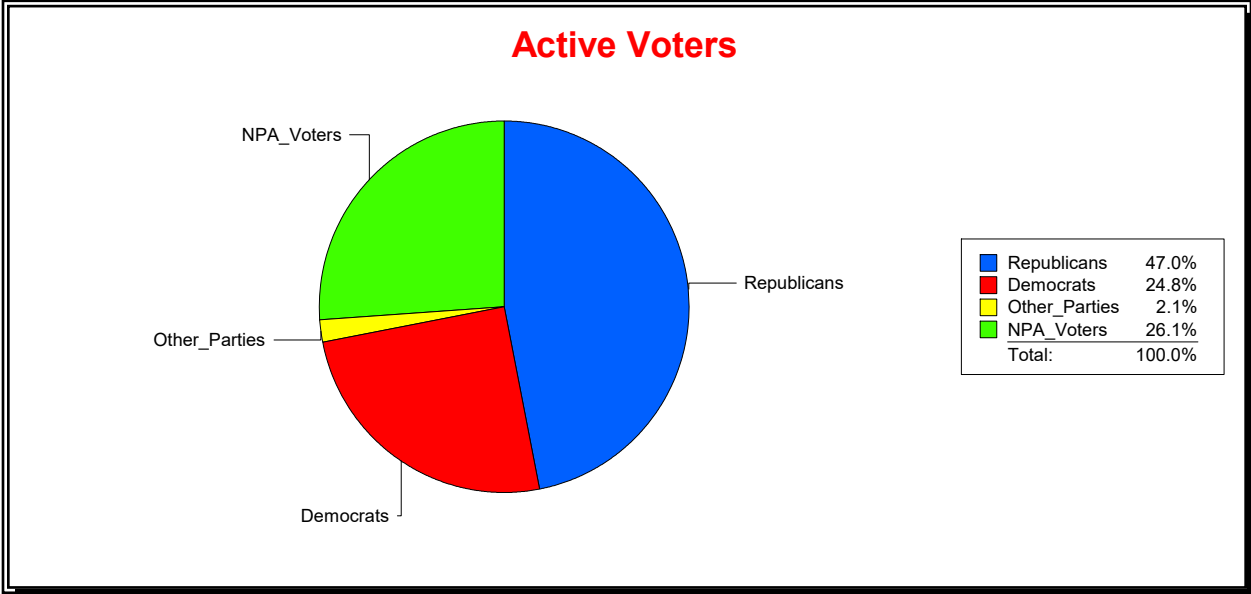

Ron Turner

Supervisor of Elections

Sarasota County, FL

Date 12/1/2023

Time 07:49 AM

Graphs of District Registration

Active Registered Voters

Inactive Voters

District	Total	Dems	Reps	NonP	Other	Total	Dems	Reps	NonP	Other
NORTH PORT 4	7,976	1,981	3,749	2,079	167	1,629	436	517	643	33