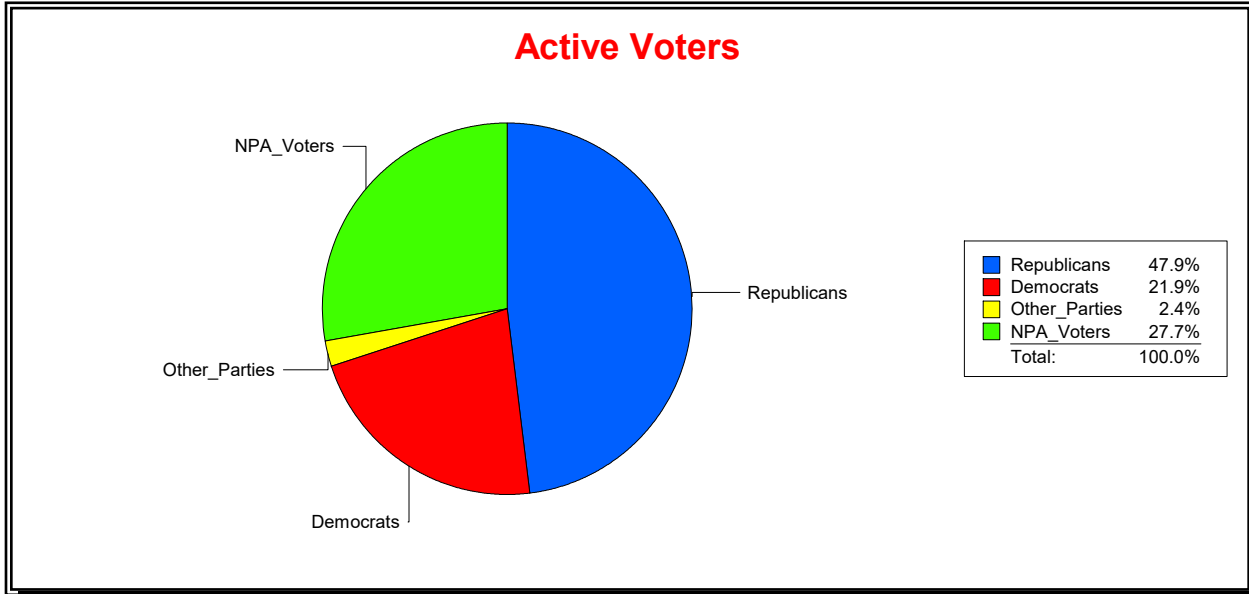

Ron Turner

Supervisor of Elections

Sarasota County, FL

Date 12/1/2023

Time 07:49 AM

Graphs of District Registration

Active Registered Voters

Inactive Voters

<u>District</u>	<u>Total</u>	<u>Dems</u>	<u>Reps</u>	<u>NonP</u>	<u>Other</u>	<u>Total</u>	<u>Dems</u>	<u>Reps</u>	<u>NonP</u>	<u>Other</u>
NORTH PORT DIST 1	9,752	2,138	4,676	2,700	238	1,868	487	553	783	45