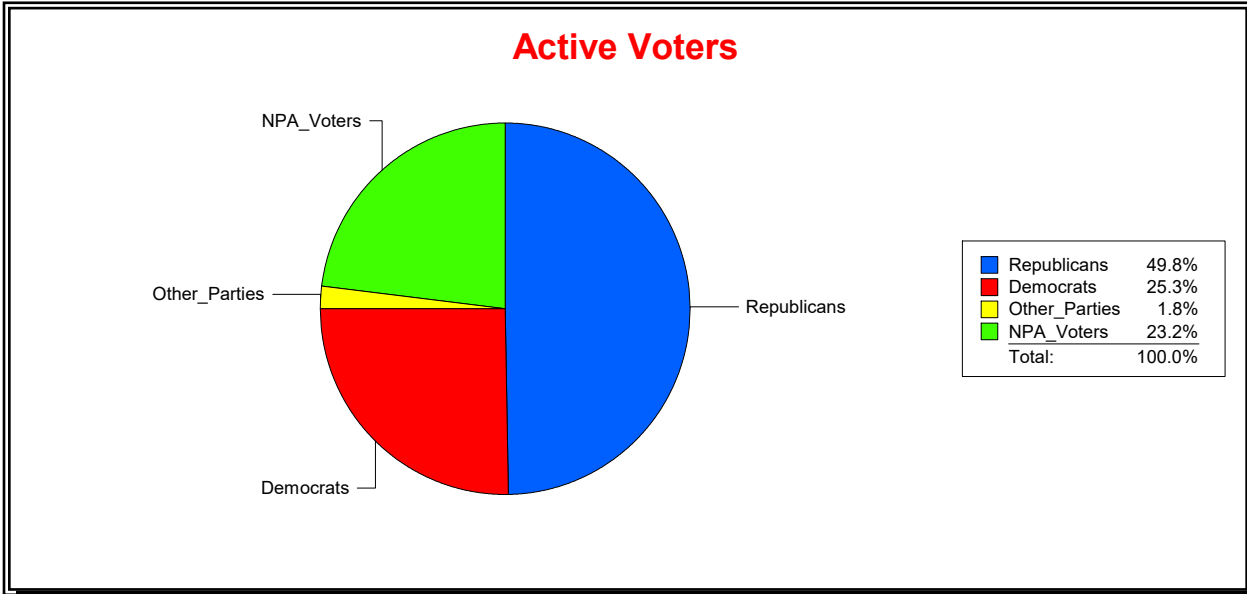

District	Total	Dems	Reps	NonP	Other	Total	Dems	Reps	NonP	Other
VENETIAN CDD	1,885	476	938	437	34	137	36	56	44	1

Ron Turner

Supervisor of Elections

Sarasota County, FL

Date 12/1/2023

Time 07:49 AM

Graphs of District Registration