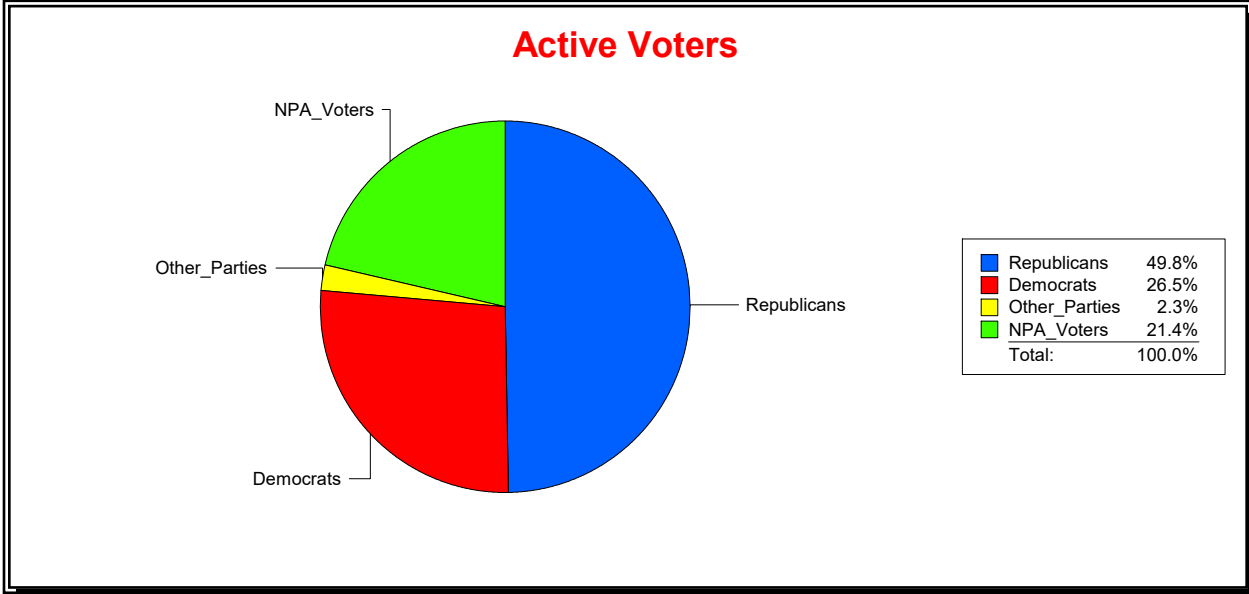

District	Total	Dems	Reps	NonP	Other	Total	Dems	Reps	NonP	Other
LONGBOAT KEY	4,434	1,175	2,207	948	104	542	150	255	133	4

Ron Turner

Supervisor of Elections

Sarasota County, FL

Date 12/1/2023

Time 07:49 AM

Graphs of District Registration