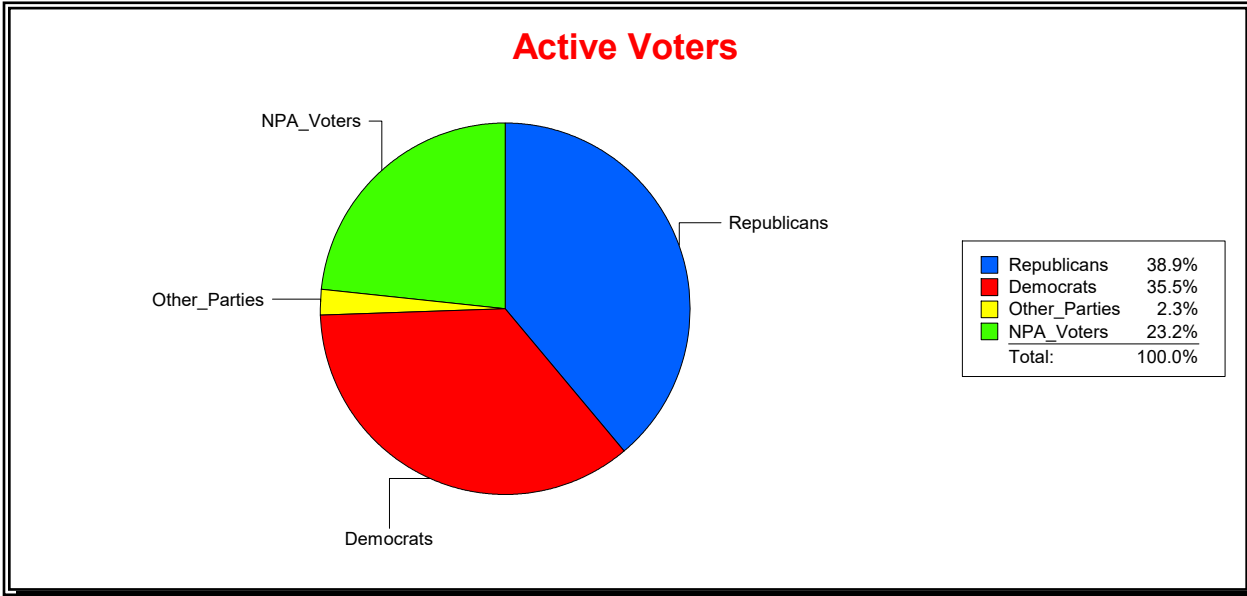

Ron Turner

Supervisor of Elections

Sarasota County, FL

Date 12/1/2023

Time 07:49 AM

Graphs of District Registration

Active Registered Voters

Inactive Voters

District	Total	Dems	Reps	NonP	Other	Total	Dems	Reps	NonP	Other
SARASOTA DIST 2	15,370	5,463	5,980	3,572	355	2,488	899	761	776	52