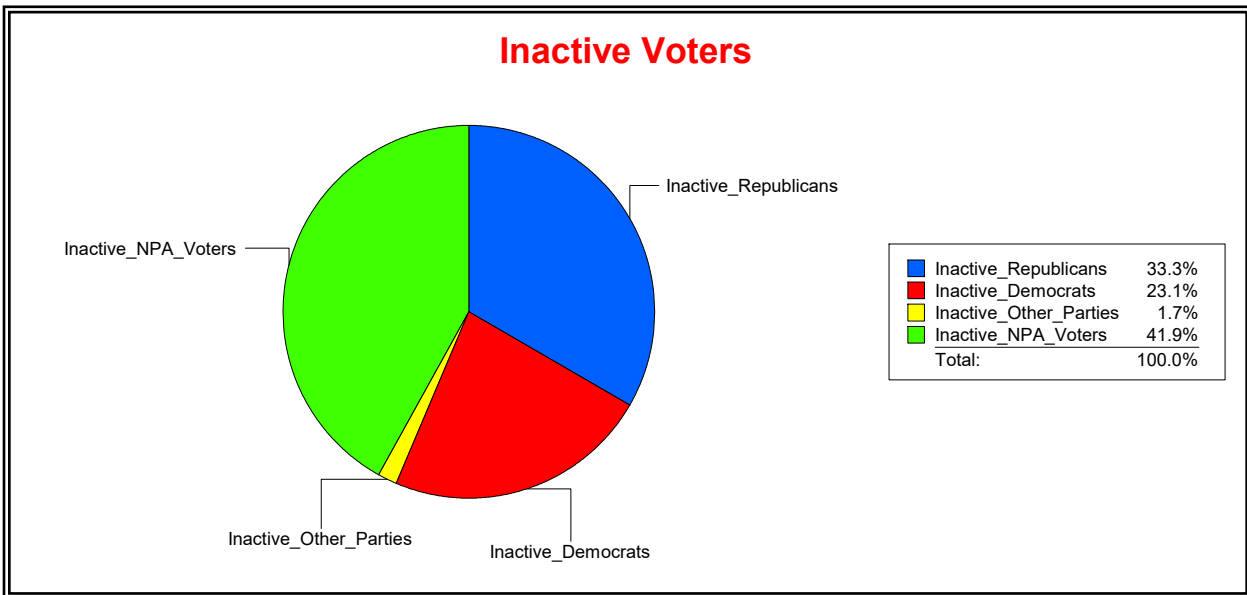

Ron Turner

Supervisor of Elections

Sarasota County, FL

Date 12/1/2023

Time 07:49 AM

Graphs of District Registration

Active Registered Voters

Inactive Voters

District	Total	Dems	Reps	NonP	Other	Total	Dems	Reps	NonP	Other
LAKESIDE PLANT CDD	837	182	413	227	15	117	27	39	49	2