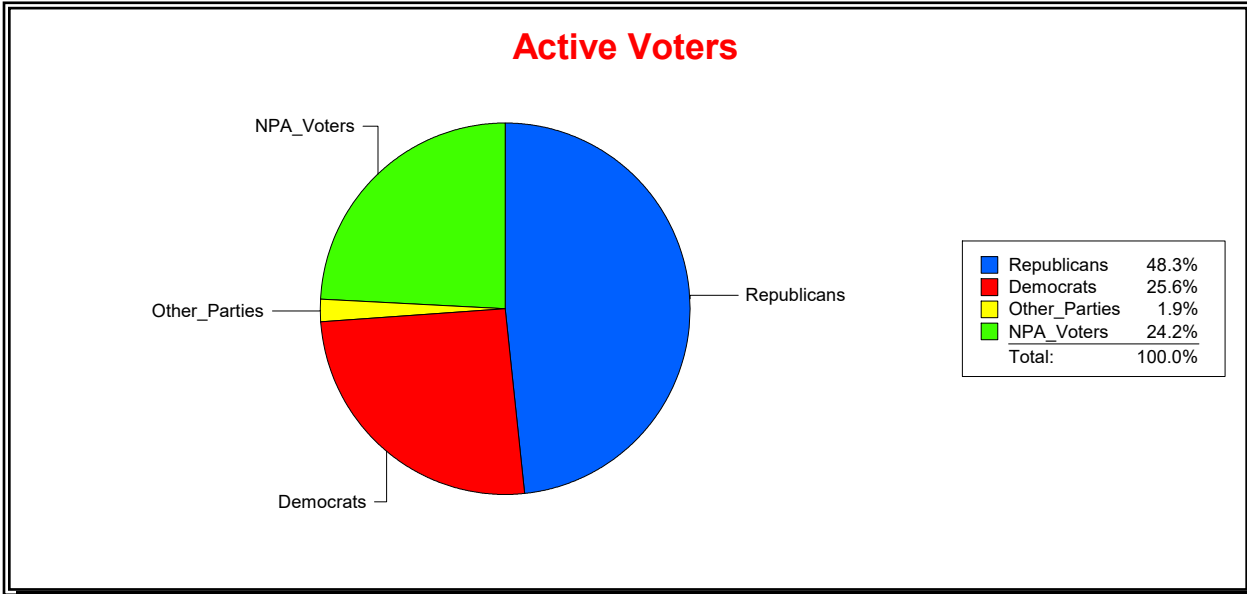

Ron Turner

Supervisor of Elections

Sarasota County, FL

Date 12/1/2023

Time 07:49 AM

Graphs of District Registration

Active Registered Voters

Inactive Voters

District	Total	Dems	Reps	NonP	Other	Total	Dems	Reps	NonP	Other
VENICE 1	21,742	5,563	10,499	5,257	423	2,774	704	1,097	931	42