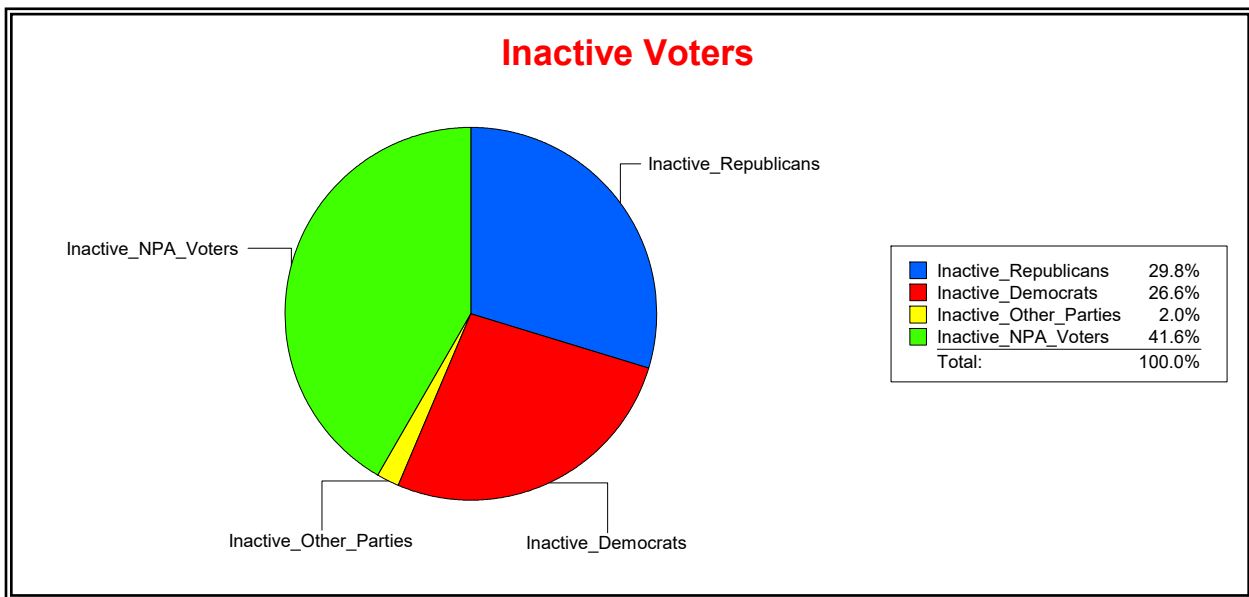

Ron Turner

Supervisor of Elections

Sarasota County, FL

Date 12/1/2023

Time 07:49 AM

Graphs of District Registration

Active Registered Voters

Inactive Voters

<u>District</u>	<u>Total</u>	<u>Dems</u>	<u>Reps</u>	<u>NonP</u>	<u>Other</u>	<u>Total</u>	<u>Dems</u>	<u>Reps</u>	<u>NonP</u>	<u>Other</u>
NORTH PORT 5	16,094	3,673	7,850	4,203	368	2,399	637	714	999	49