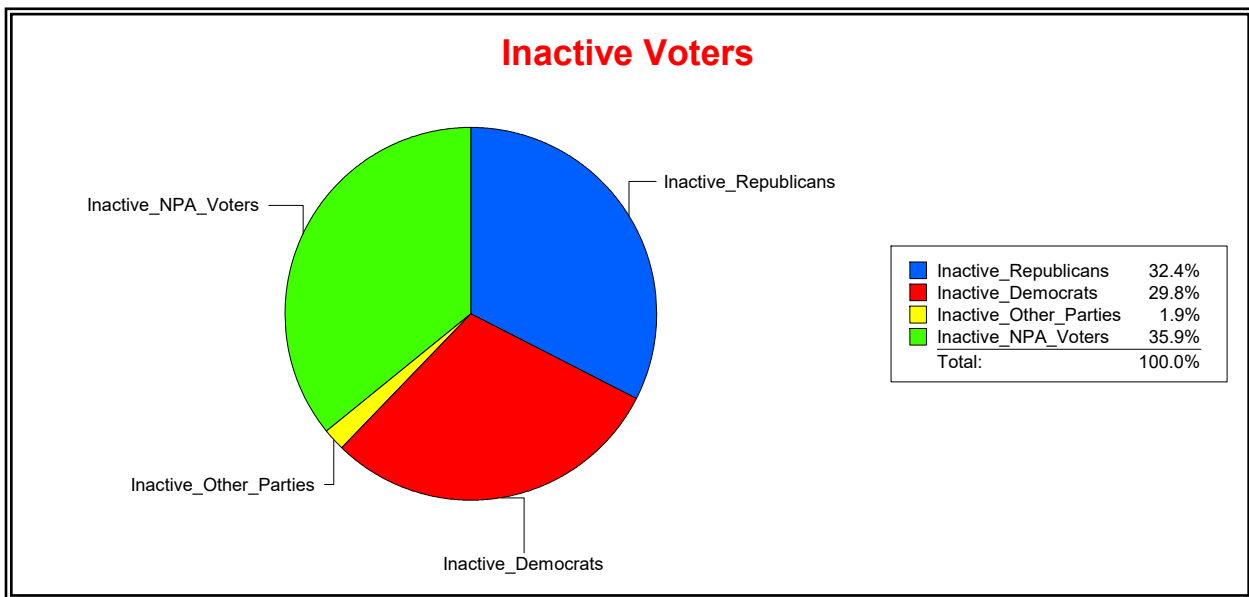

Ron Turner

Supervisor of Elections

Sarasota County, FL

Date 12/1/2023

Time 07:49 AM

Graphs of District Registration

Active Registered Voters

Inactive Voters

District	Total	Dems	Reps	NonP	Other	Total	Dems	Reps	NonP	Other
17TH CONGRESS DIST	321,484	88,178	147,477	78,344	7,485	55,427	16,536	17,978	19,871	1,042