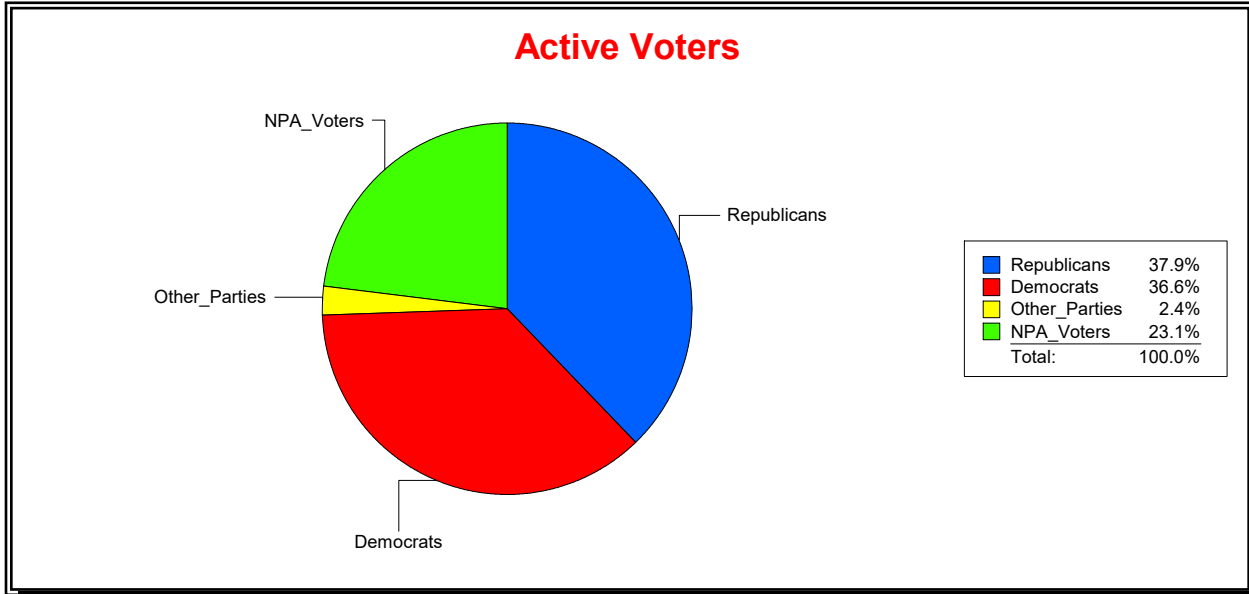

Ron Turner

Supervisor of Elections

Sarasota County, FL

Date 12/1/2023

Time 07:49 AM

Graphs of District Registration

Active Registered Voters

Inactive Voters

District	Total	Dems	Reps	NonP	Other	Total	Dems	Reps	NonP	Other
SOIL AND WATER DIST 2	57,134	20,928	21,658	13,185	1,363	12,762	4,894	3,482	4,169	217