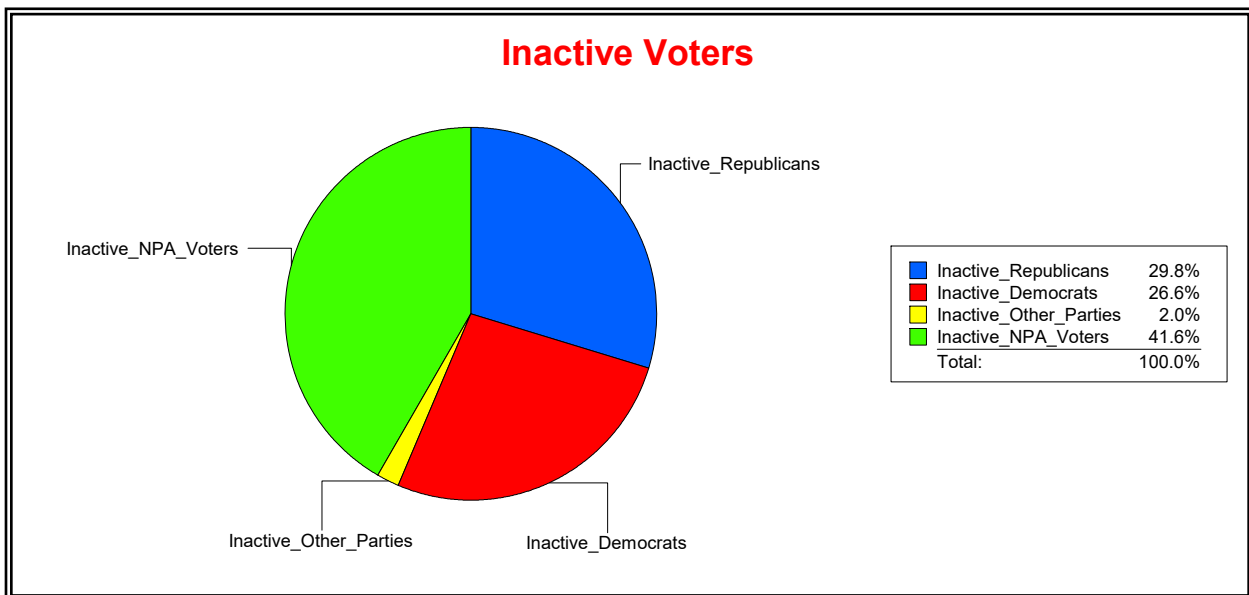

Supervisor of Elections

Sarasota County, FL

Date 12/1/2023

Time 07:49 AM

Graphs of District Registration

Active Registered Voters

Inactive Voters

<u>District</u>	<u>Total</u>	<u>Dems</u>	<u>Reps</u>	<u>NonP</u>	<u>Other</u>	<u>Total</u>	<u>Dems</u>	<u>Reps</u>	<u>NonP</u>	<u>Other</u>
NORTH PORT DIST 5	16,094	3,673	7,850	4,203	368	2,399	637	714	999	49