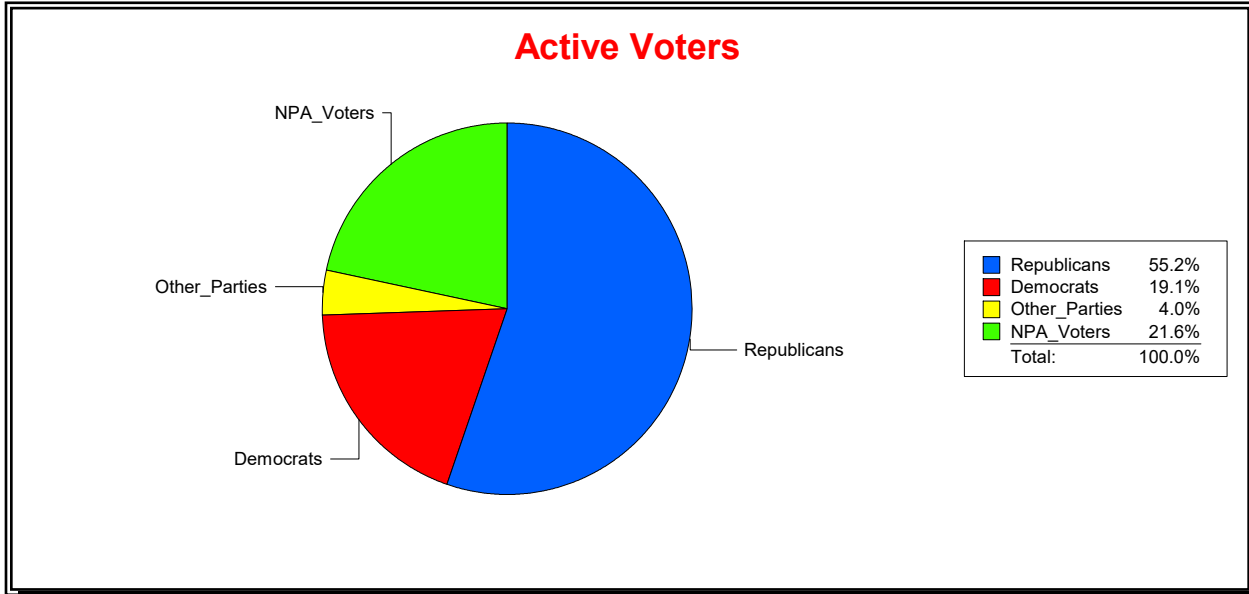

Ron Turner

Supervisor of Elections

Sarasota County, FL

Date 12/1/2023

Time 07:49 AM

Graphs of District Registration

Active Registered Voters

Inactive Voters

District	Total	Dems	Reps	NonP	Other	Total	Dems	Reps	NonP	Other
WINDWARD AT LWR CDD	324	62	179	70	13	5	0	4	1	0