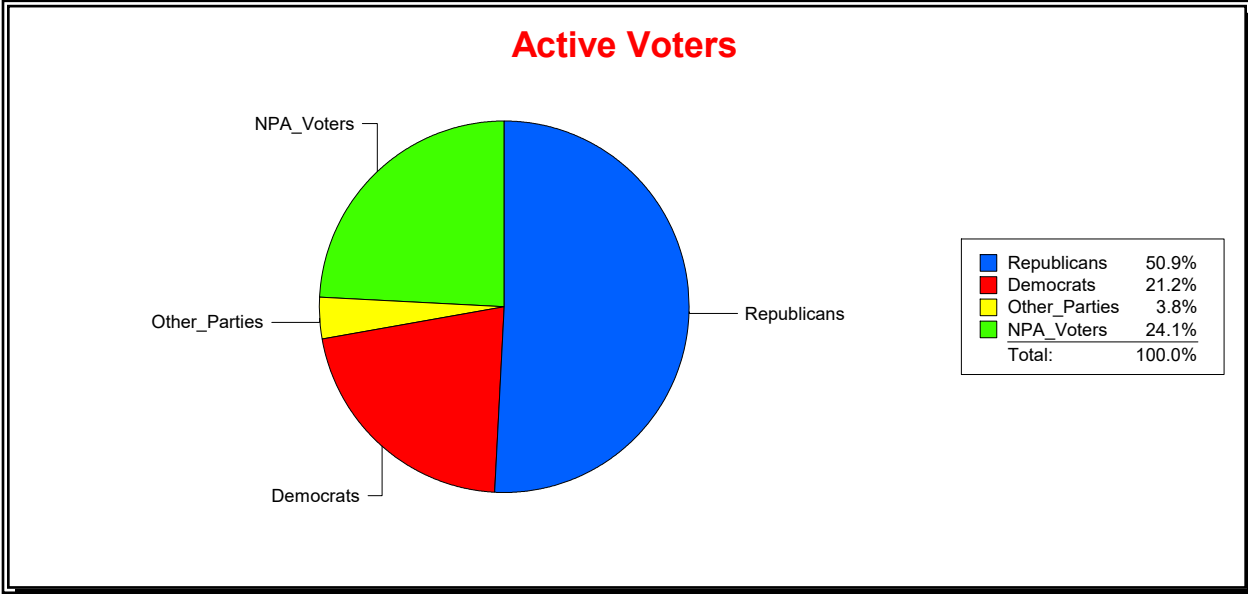

Ron Turner

Supervisor of Elections

Sarasota County, FL

Date 12/1/2023

Time 07:49 AM

Graphs of District Registration

Active Registered Voters

Inactive Voters

District	Total	Dems	Reps	NonP	Other	Total	Dems	Reps	NonP	Other
LAKWOOD RANCH CDD	2,005	426	1,020	483	76	131	30	51	44	6