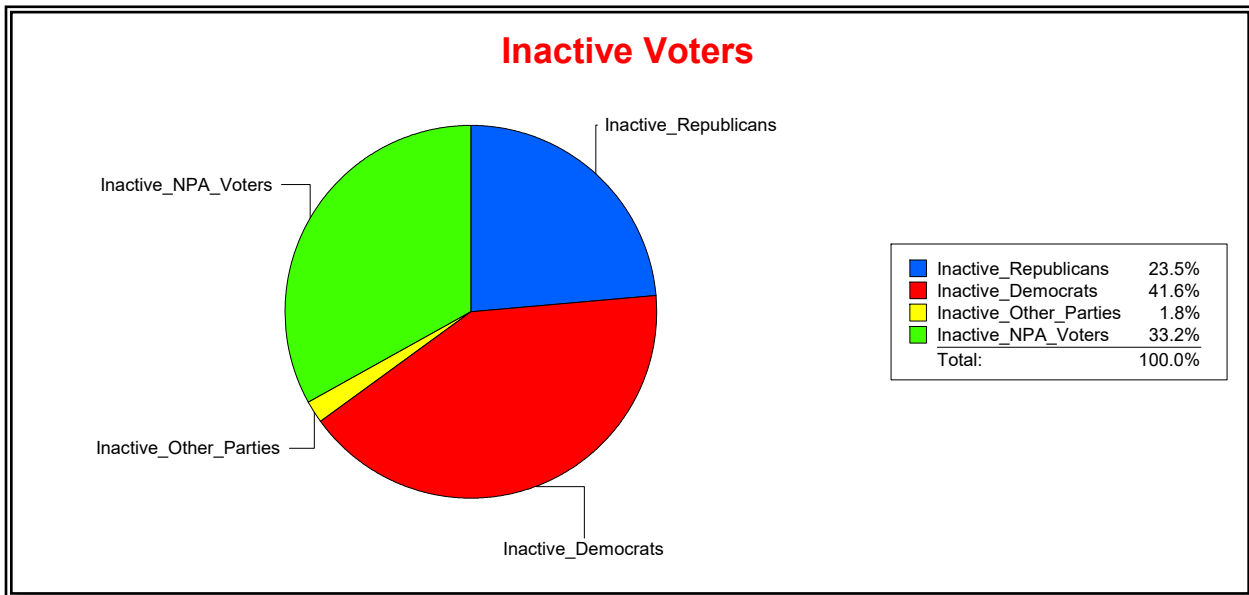

Ron Turner

Supervisor of Elections

Sarasota County, FL

Date 12/1/2023

Time 07:49 AM

Graphs of District Registration

Active Registered Voters

Inactive Voters

District	Total	Dems	Reps	NonP	Other	Total	Dems	Reps	NonP	Other
SARASOTA	33,320	13,287	11,260	7,919	854	8,472	3,521	1,990	2,810	151