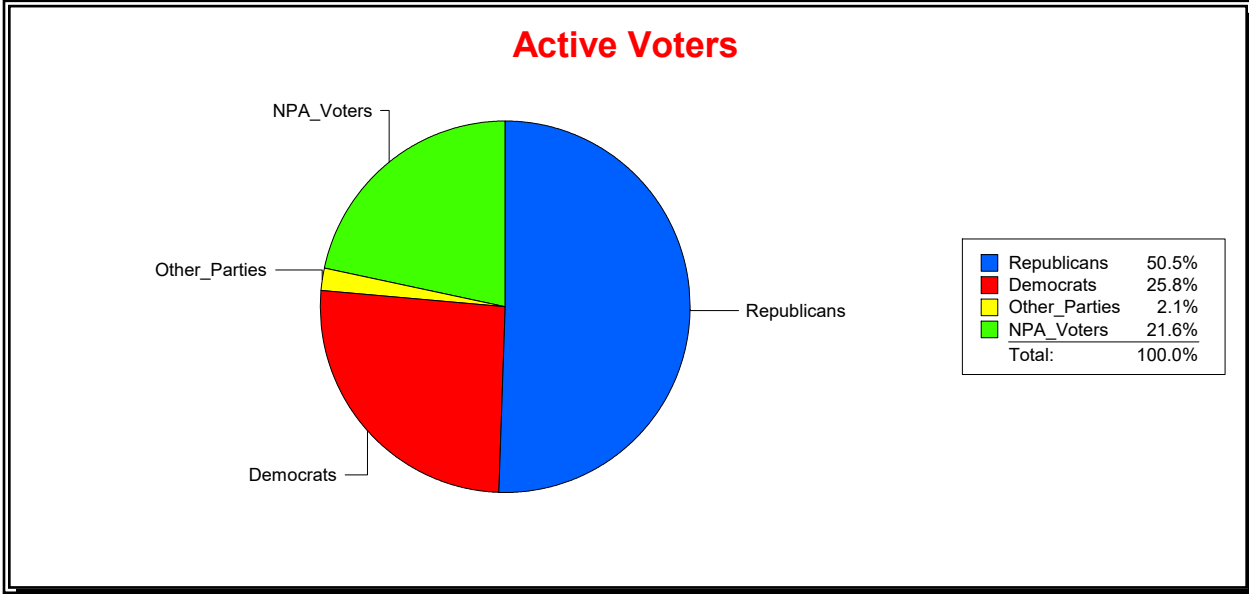

Ron Turner

Supervisor of Elections

Sarasota County, FL

Date 12/1/2023

Time 07:49 AM

Graphs of District Registration

Active Registered Voters

Inactive Voters

District	Total	Dems	Reps	NonP	Other	Total	Dems	Reps	NonP	Other
LONGBOAT KEY BEACH B	2,700	696	1,363	583	58	300	77	147	74	2