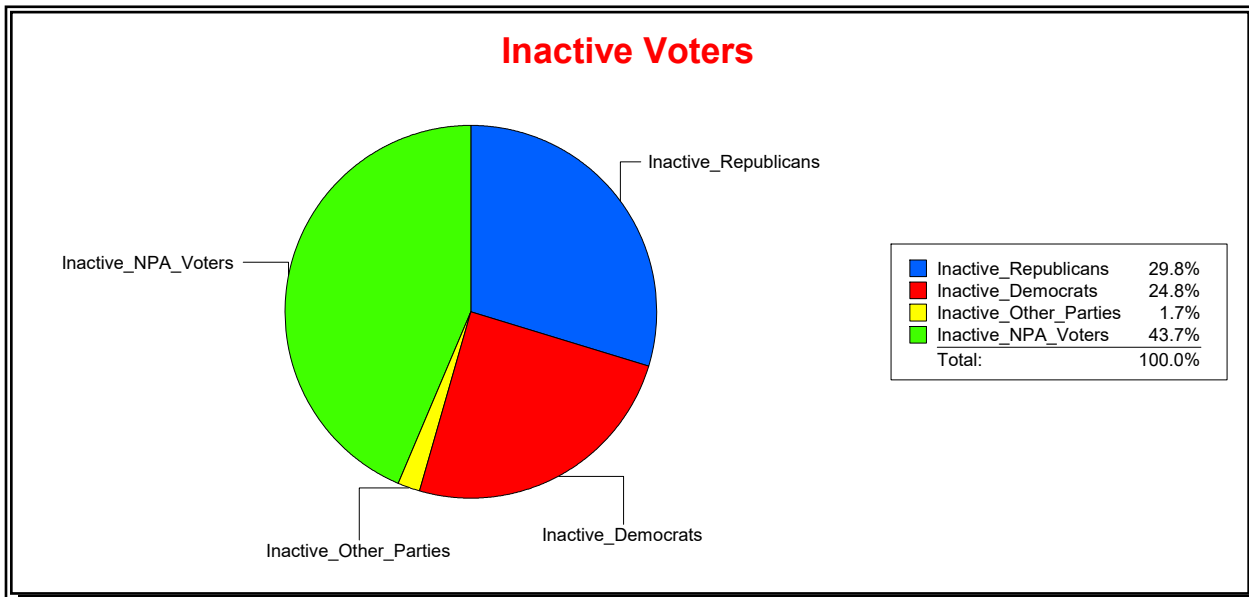

Ron Turner

Supervisor of Elections

Sarasota County, FL

Date 12/1/2023

Time 07:49 AM

Graphs of District Registration

District	Active Registered Voters					Inactive Voters				
	Total	Dems	Reps	NonP	Other	Total	Dems	Reps	NonP	Other
NORTH PORT 3	9,224	2,046	4,270	2,652	256	2,059	510	613	900	36