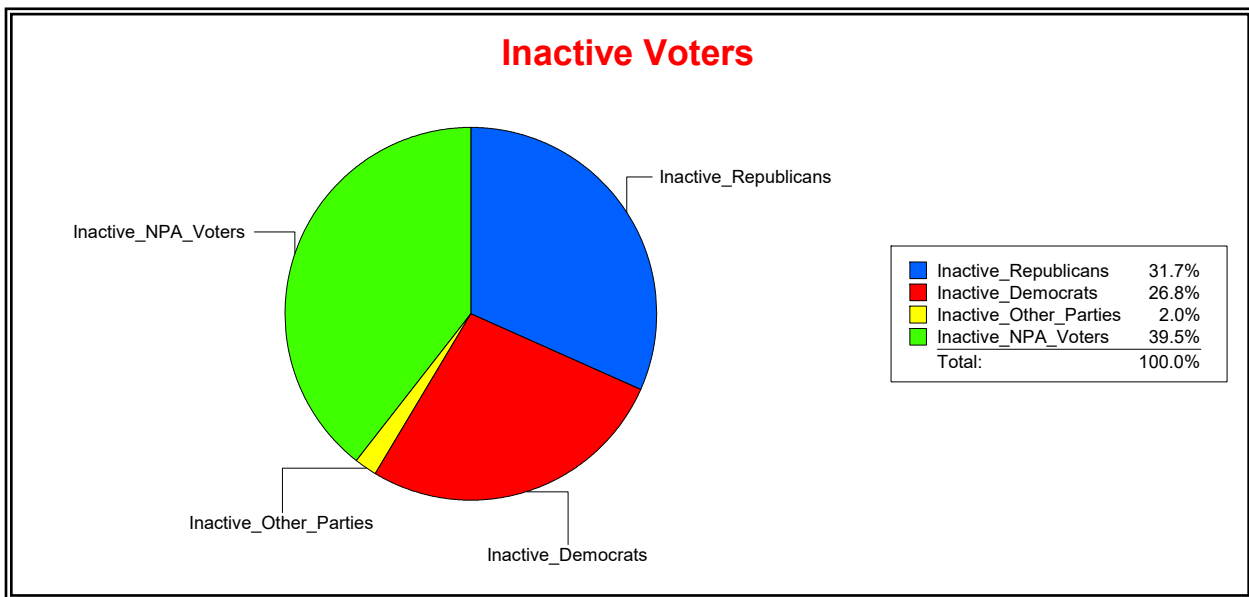

Ron Turner

Supervisor of Elections

Sarasota County, FL

Date 12/1/2023

Time 07:49 AM

Graphs of District Registration

Active Registered Voters

Inactive Voters

District	Total	Dems	Reps	NonP	Other	Total	Dems	Reps	NonP	Other
NORTH PORT DIST 4	7,976	1,981	3,749	2,079	167	1,629	436	517	643	33