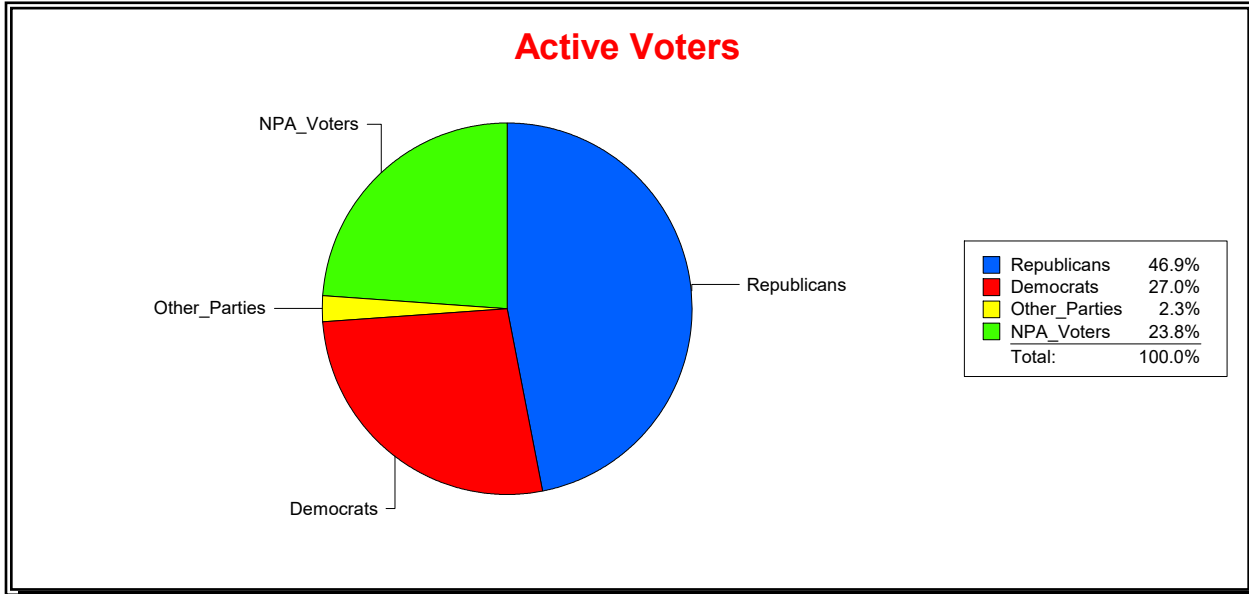

Ron Turner

Supervisor of Elections

Sarasota County, FL

Date 12/1/2023

Time 07:49 AM

Graphs of District Registration

Active Registered Voters

Inactive Voters

<u>District</u>	<u>Total</u>	<u>Dems</u>	<u>Reps</u>	<u>NonP</u>	<u>Other</u>	<u>Total</u>	<u>Dems</u>	<u>Reps</u>	<u>NonP</u>	<u>Other</u>
COUNTY	207,068	55,822	97,155	49,349	4,742	33,619	9,594	11,623	11,764	638