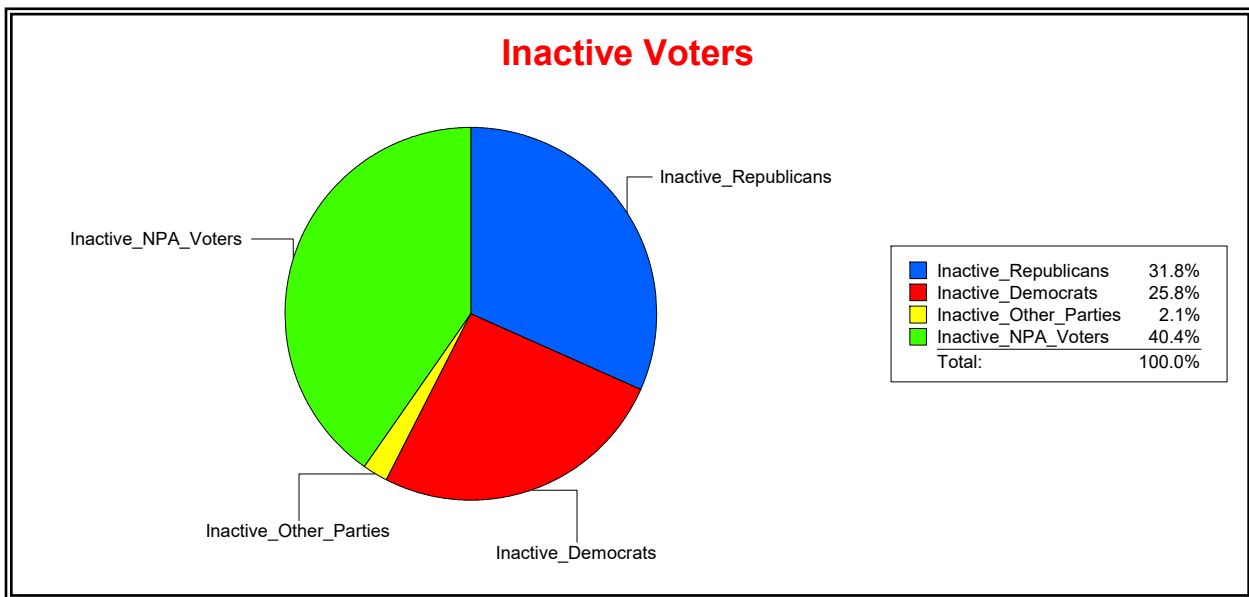

Ron Turner

Supervisor of Elections

Sarasota County, FL

Date 12/1/2023

Time 07:49 AM

Graphs of District Registration

Active Registered Voters

Inactive Voters

District	Total	Dems	Reps	NonP	Other	Total	Dems	Reps	NonP	Other
SOIL AND WATER DIST 5	63,696	14,530	30,629	17,015	1,522	11,835	3,053	3,759	4,780	243