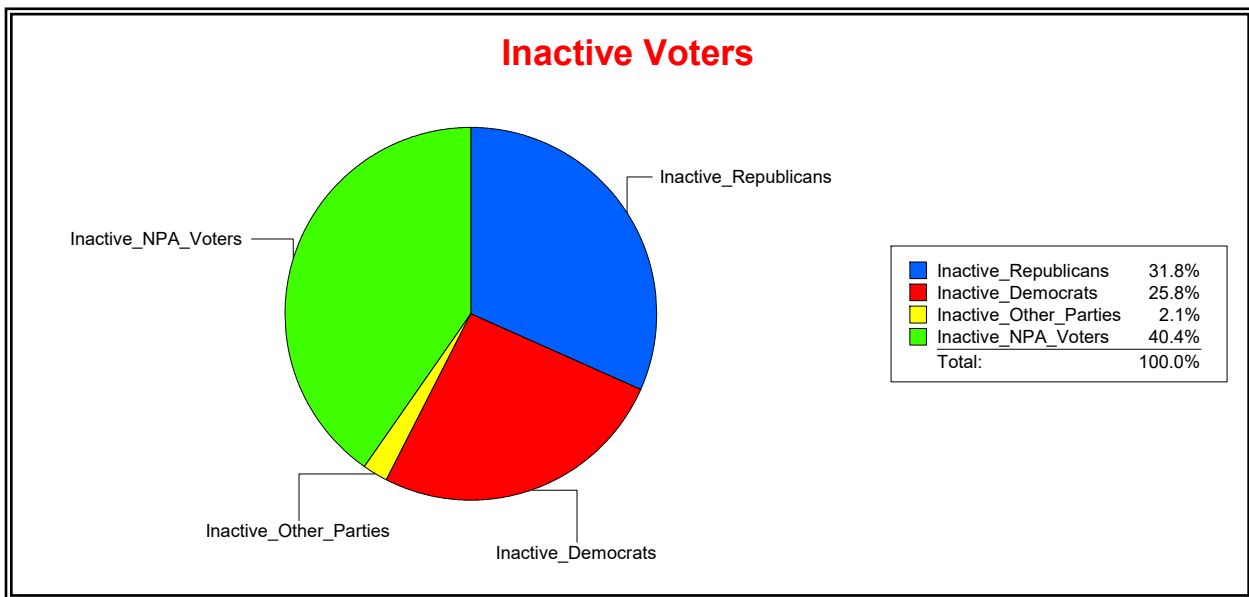

Ron Turner

Supervisor of Elections

Sarasota County, FL

Date 12/1/2023

Time 07:49 AM

Graphs of District Registration

Active Registered Voters

Inactive Voters

District	Total	Dems	Reps	NonP	Other	Total	Dems	Reps	NonP	Other
CNTY COMM DIST 5	63,696	14,530	30,629	17,015	1,522	11,835	3,053	3,759	4,780	243