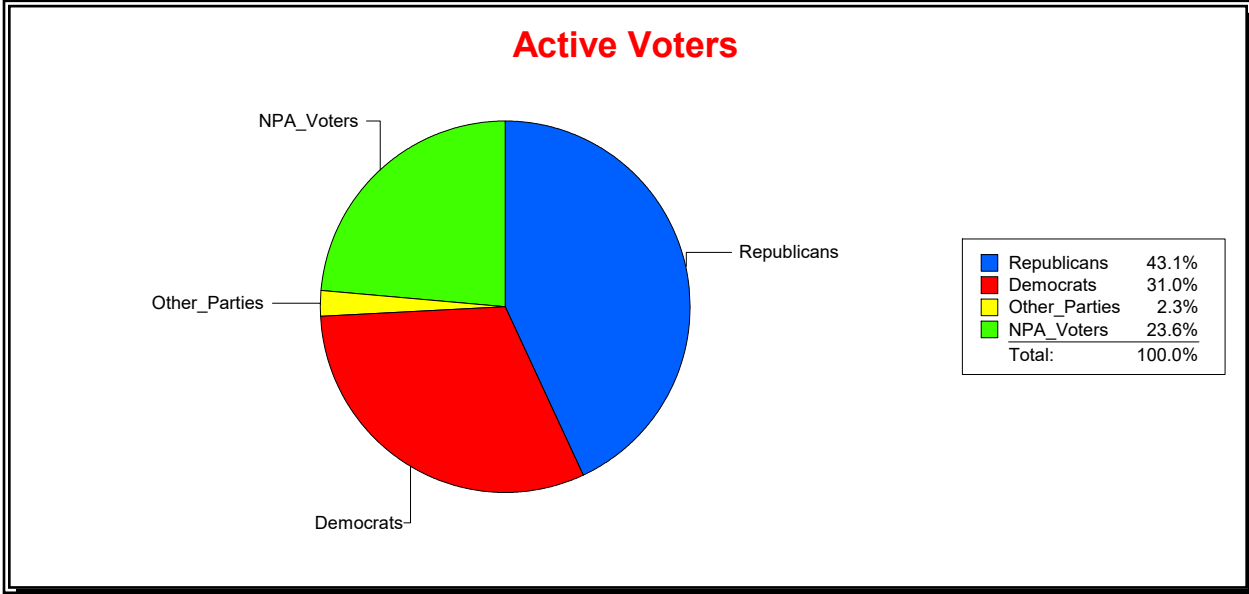

Ron Turner

Supervisor of Elections

Sarasota County, FL

Date 12/1/2023

Time 07:49 AM

Graphs of District Registration

Active Registered Voters

Inactive Voters

District	Total	Dems	Reps	NonP	Other	Total	Dems	Reps	NonP	Other
STATE HOUSE DIST 73	132,175	40,982	56,921	31,222	3,050	24,067	7,955	7,591	8,092	429