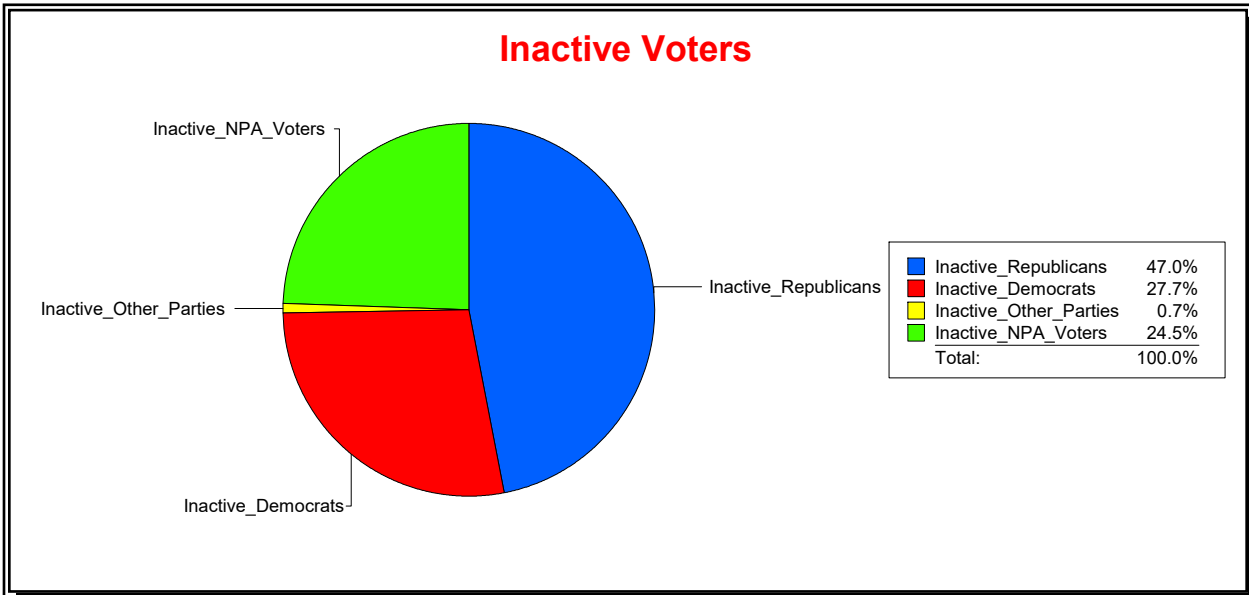

District	Total	Dems	Reps	NonP	Other	Total	Dems	Reps	NonP	Other
LONGBOAT KEY	4,434	1,175	2,207	948	104	542	150	255	133	4

Ron Turner

Supervisor of Elections

Sarasota County, FL

Date 12/1/2023

Time 07:49 AM

Graphs of District Registration