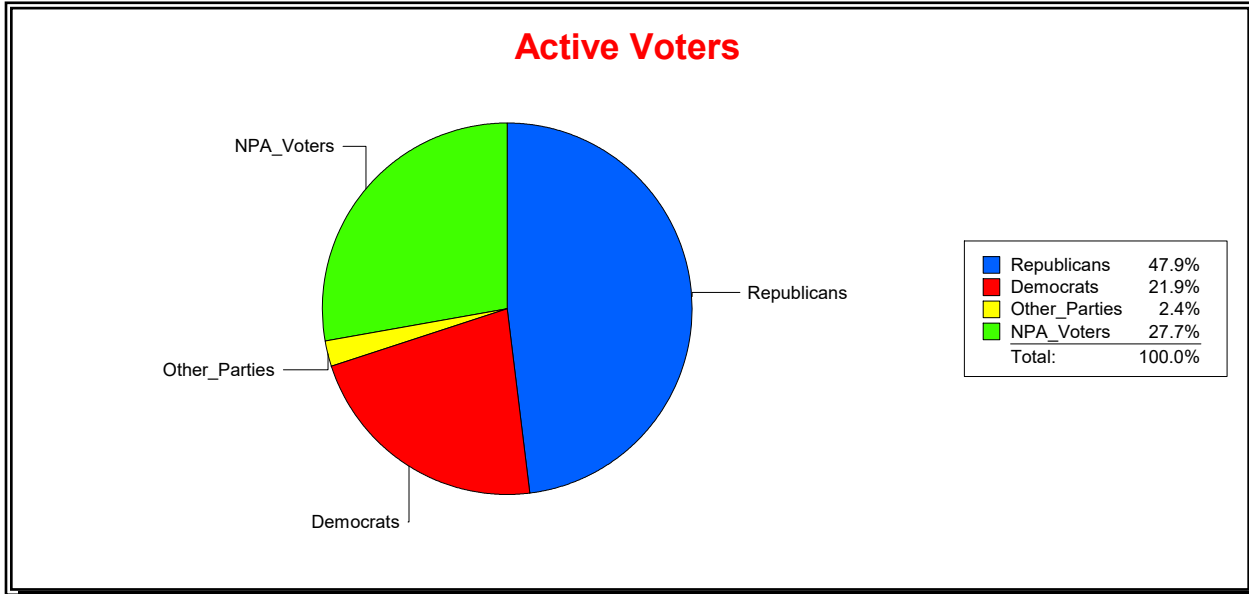

Ron Turner

Supervisor of Elections

Sarasota County, FL

Date 12/1/2023

Time 07:49 AM

Graphs of District Registration

Active Registered Voters

Inactive Voters

District	Total	Dems	Reps	NonP	Other	Total	Dems	Reps	NonP	Other
NORTH PORT 1	9,752	2,138	4,676	2,700	238	1,868	487	553	783	45