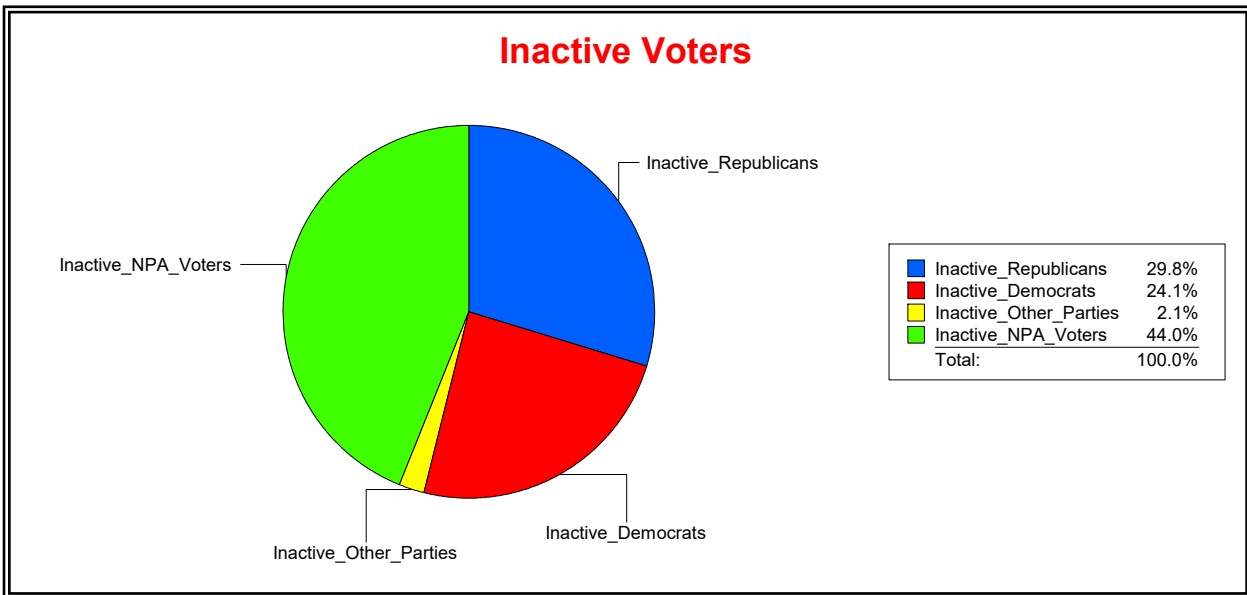

Ron Turner

Supervisor of Elections

Sarasota County, FL

Date 12/1/2023

Time 07:49 AM

Graphs of District Registration

District	Active Registered Voters					Inactive Voters				
	Total	Dems	Reps	NonP	Other	Total	Dems	Reps	NonP	Other
NORTH PORT 2	11,874	2,493	5,811	3,237	333	2,065	497	616	908	44