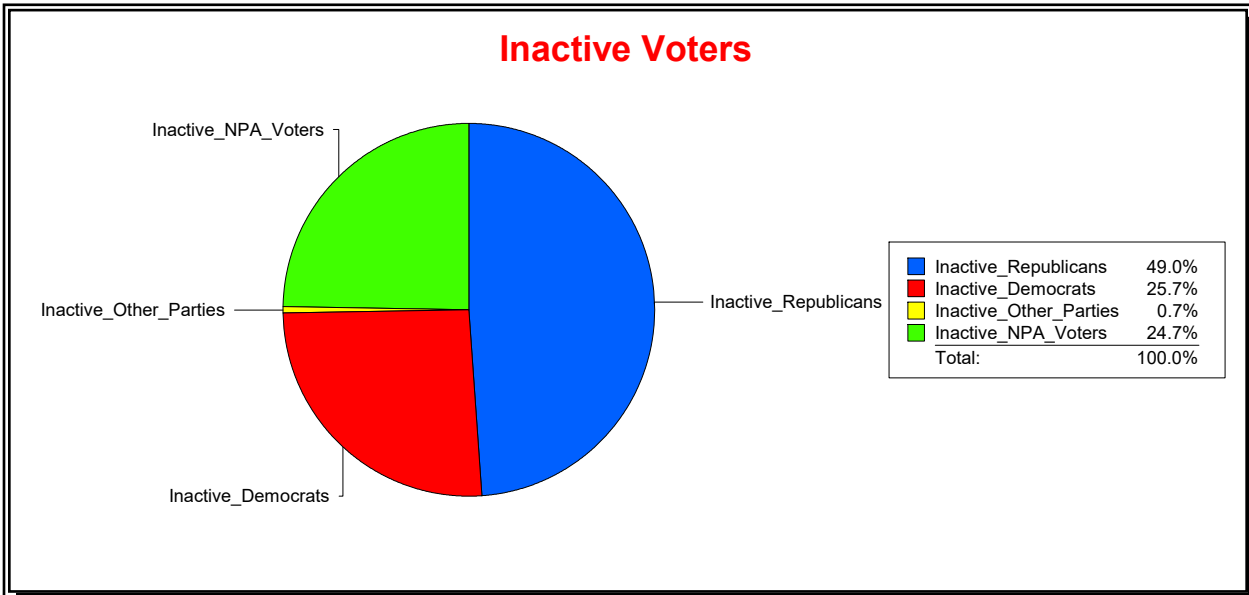

Ron Turner

Supervisor of Elections

Sarasota County, FL

Date 12/1/2023

Time 07:49 AM

Graphs of District Registration

Active Registered Voters

Inactive Voters

District	Total	Dems	Reps	NonP	Other	Total	Dems	Reps	NonP	Other
LONGBOAT KEY BEACH B	2,700	696	1,363	583	58	300	77	147	74	2