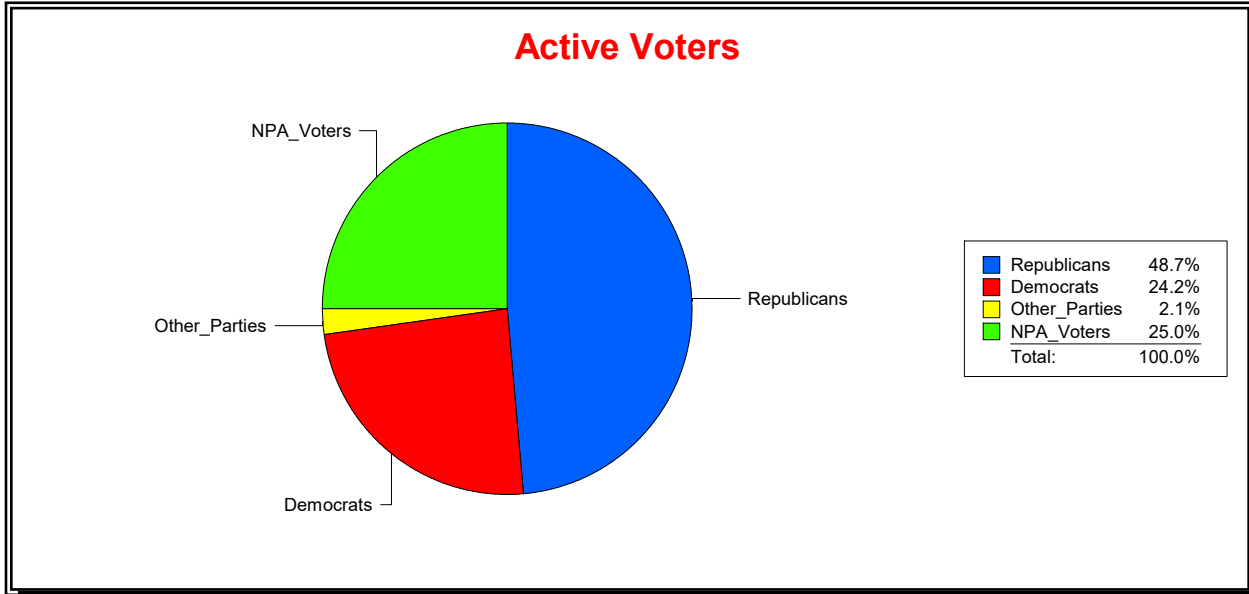

Ron Turner

Supervisor of Elections

Sarasota County, FL

Date 12/1/2023

Time 07:49 AM

Graphs of District Registration

Active Registered Voters

Inactive Voters

District	Total	Dems	Reps	NonP	Other	Total	Dems	Reps	NonP	Other
SOIL AND WATER DIST 3	69,525	16,812	33,862	17,406	1,445	9,928	2,466	3,620	3,679	163