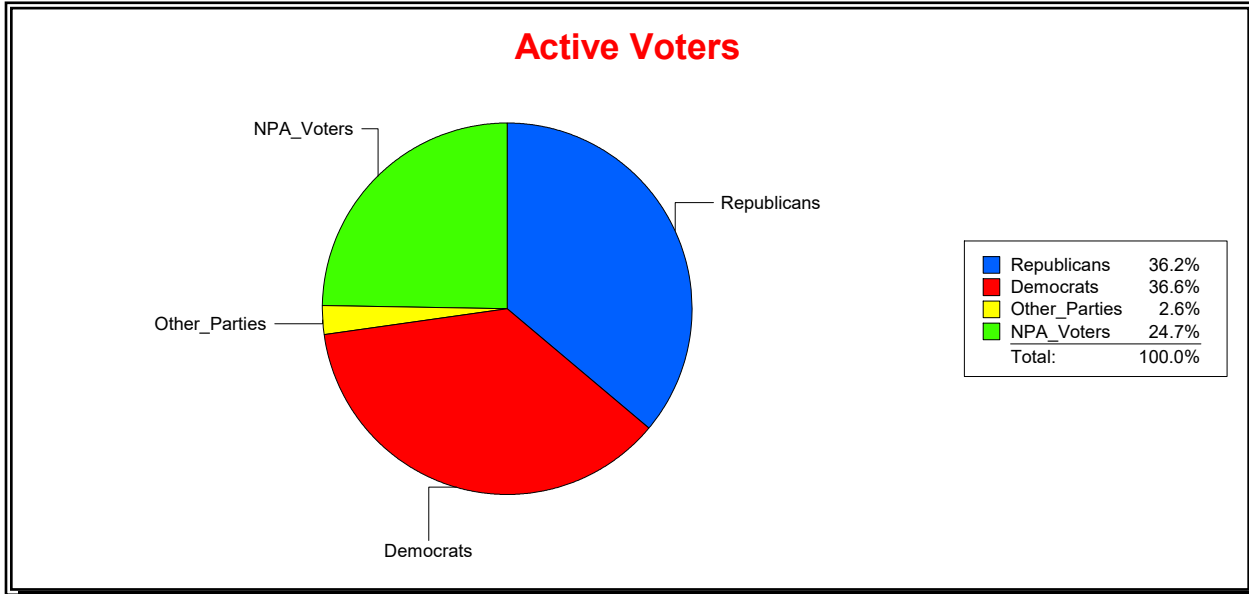

Ron Turner

Supervisor of Elections

Sarasota County, FL

Date 12/1/2023

Time 07:49 AM

Graphs of District Registration

Active Registered Voters

Inactive Voters

<u>District</u>	<u>Total</u>	<u>Dems</u>	<u>Reps</u>	<u>NonP</u>	<u>Other</u>	<u>Total</u>	<u>Dems</u>	<u>Reps</u>	<u>NonP</u>	<u>Other</u>
SARASOTA DIST 3	9,289	3,397	3,359	2,290	243	2,456	853	669	888	46