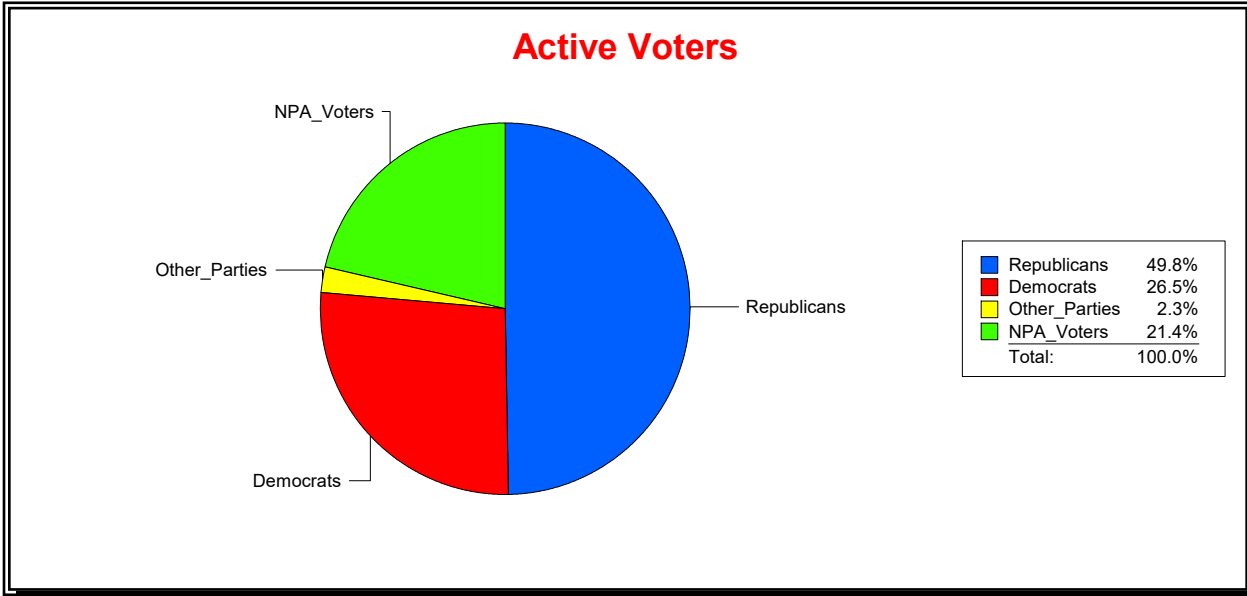

Ron Turner

Supervisor of Elections

Sarasota County, FL

Date 12/1/2023

Time 07:49 AM

Graphs of District Registration

Active Registered Voters

Inactive Voters

<u>District</u>	<u>Total</u>	<u>Dems</u>	<u>Reps</u>	<u>NonP</u>	<u>Other</u>	<u>Total</u>	<u>Dems</u>	<u>Reps</u>	<u>NonP</u>	<u>Other</u>
LONGBOAT KEY	4,434	1,175	2,207	948	104	542	150	255	133	4