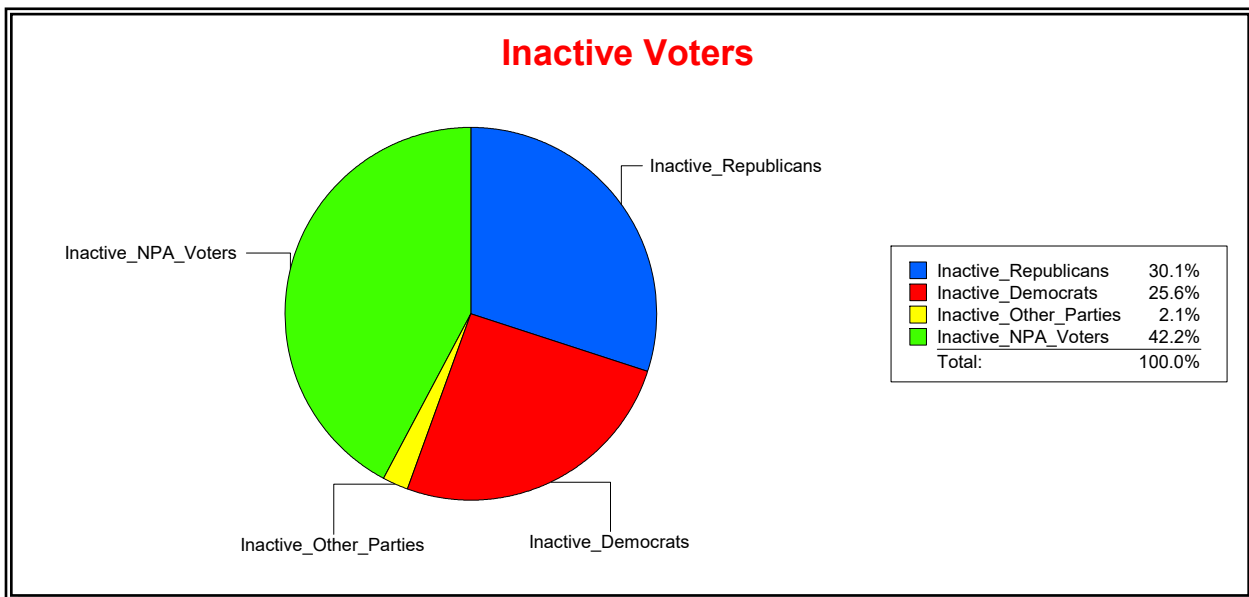

Ron Turner

Supervisor of Elections

Sarasota County, FL

Date 12/1/2023

Time 07:49 AM

Graphs of District Registration

Active Registered Voters

Inactive Voters

<u>District</u>	<u>Total</u>	<u>Dems</u>	<u>Reps</u>	<u>NonP</u>	<u>Other</u>	<u>Total</u>	<u>Dems</u>	<u>Reps</u>	<u>NonP</u>	<u>Other</u>
NORTH PORT	54,920	12,331	26,356	14,871	1,362	10,020	2,567	3,013	4,233	207