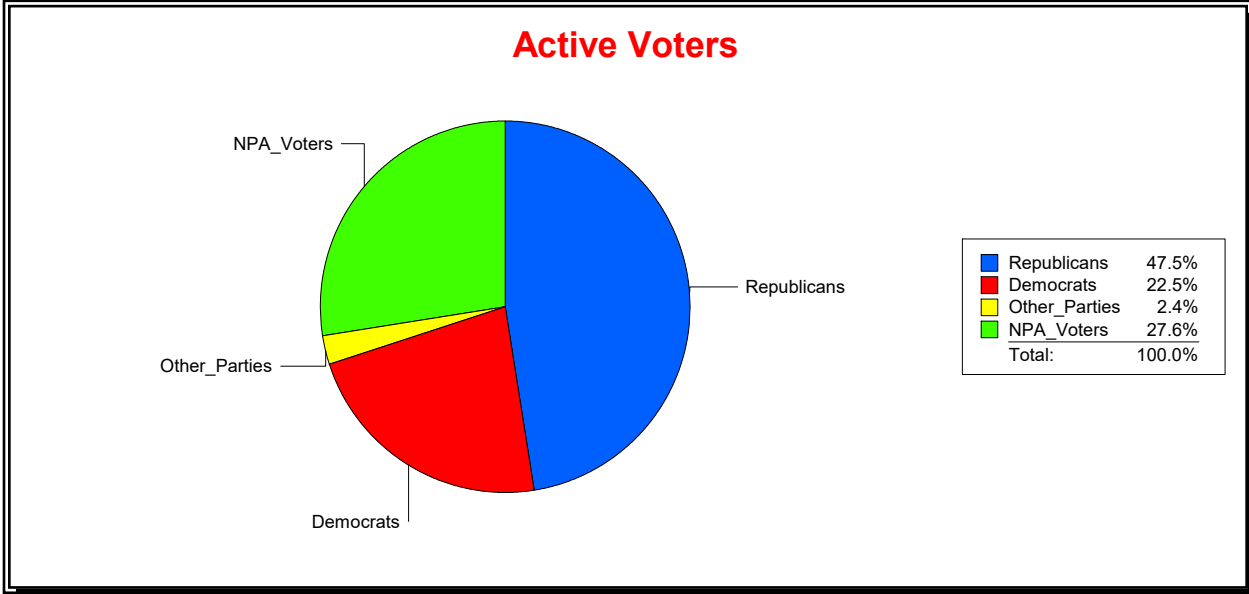

Date 12/1/2023

Time 07:49 AM

Graphs of District Registration

Active Registered Voters

Inactive Voters

District	Total	Dems	Reps	NonP	Other	Total	Dems	Reps	NonP	Other
STONEYBROOK CDD	1,688	380	802	466	40	206	46	77	80	3