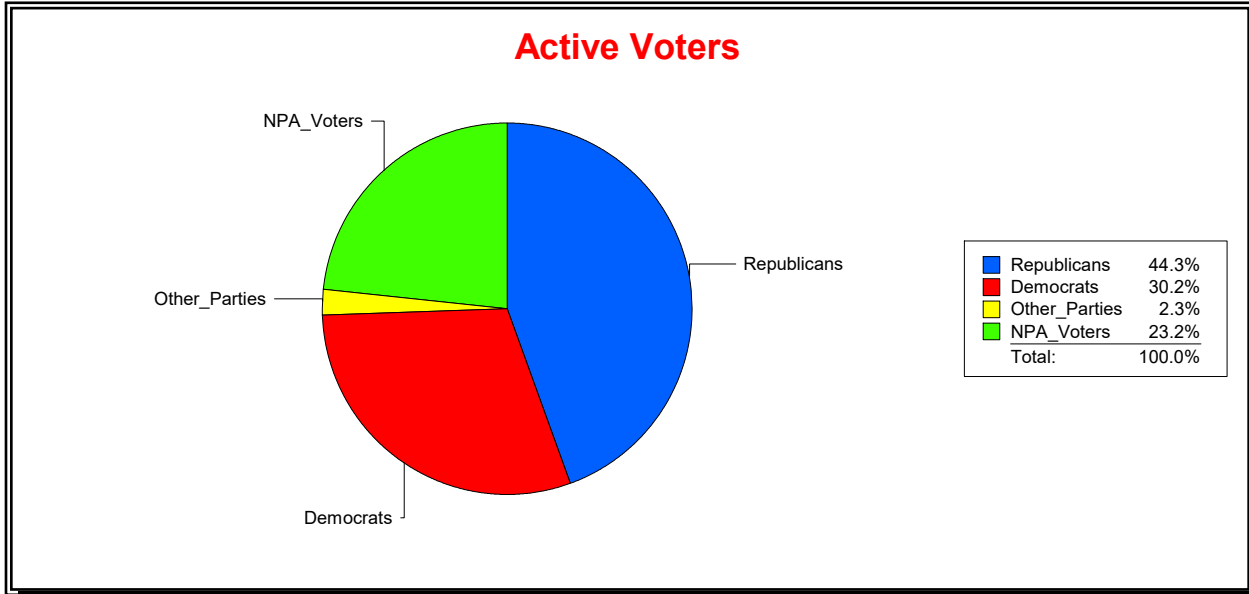

Ron Turner

Supervisor of Elections

Sarasota County, FL

Date 12/1/2023

Time 07:49 AM

Graphs of District Registration

District	Active Registered Voters					Inactive Voters				
	Total	Dems	Reps	NonP	Other	Total	Dems	Reps	NonP	Other
SCHOOL DIST 4	61,064	18,415	27,068	14,182	1,399	11,247	3,390	3,782	3,847	228