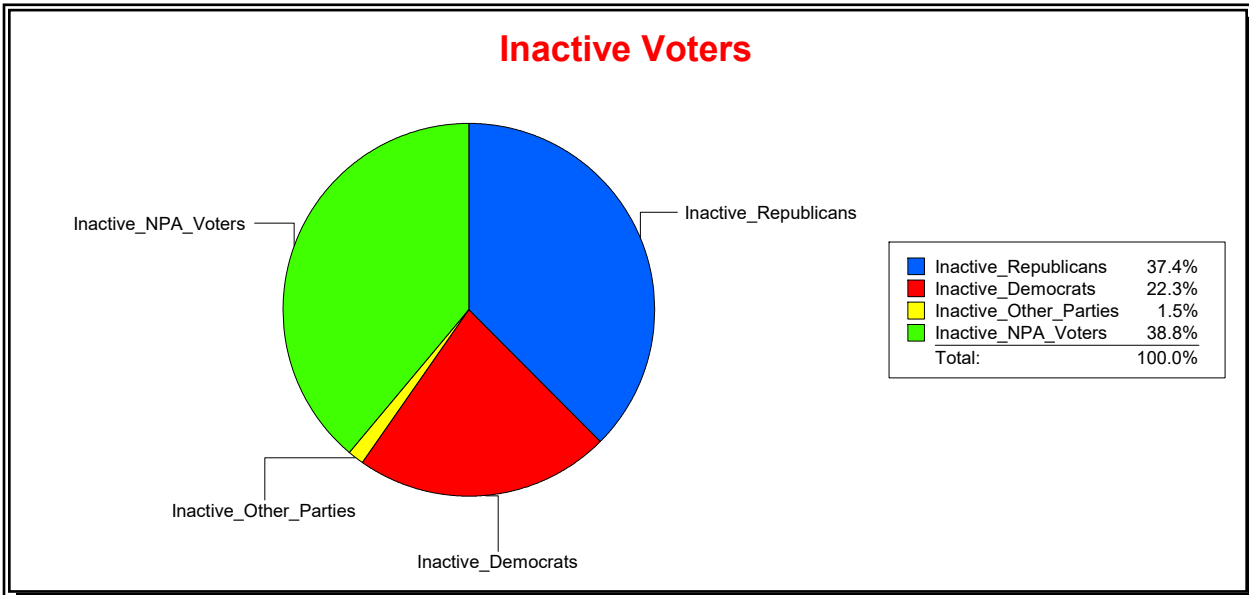

Date 12/1/2023

Time 07:49 AM

Graphs of District Registration

Active Registered Voters

Inactive Voters

District	Total	Dems	Reps	NonP	Other	Total	Dems	Reps	NonP	Other
STONEYBROOK CDD	1,688	380	802	466	40	206	46	77	80	3