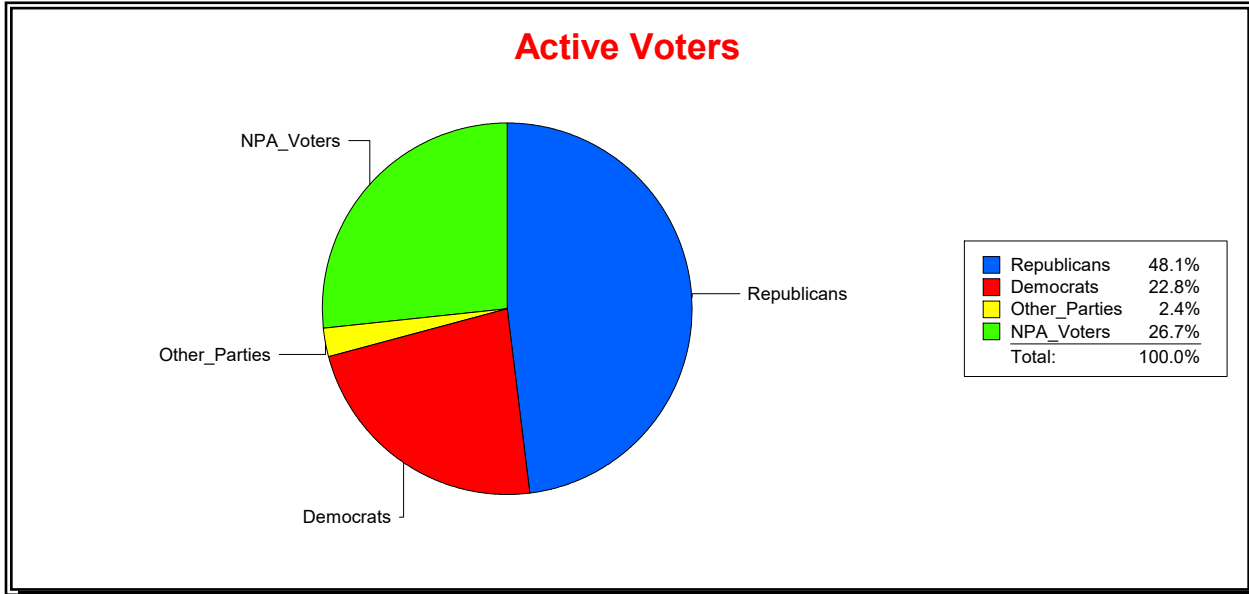

Ron Turner

Supervisor of Elections

Sarasota County, FL

Date 12/1/2023

Time 07:49 AM

Graphs of District Registration

Active Registered Voters

Inactive Voters

District	Total	Dems	Reps	NonP	Other	Total	Dems	Reps	NonP	Other
CNTY COMM DIST 5	63,696	14,530	30,629	17,015	1,522	11,835	3,053	3,759	4,780	243