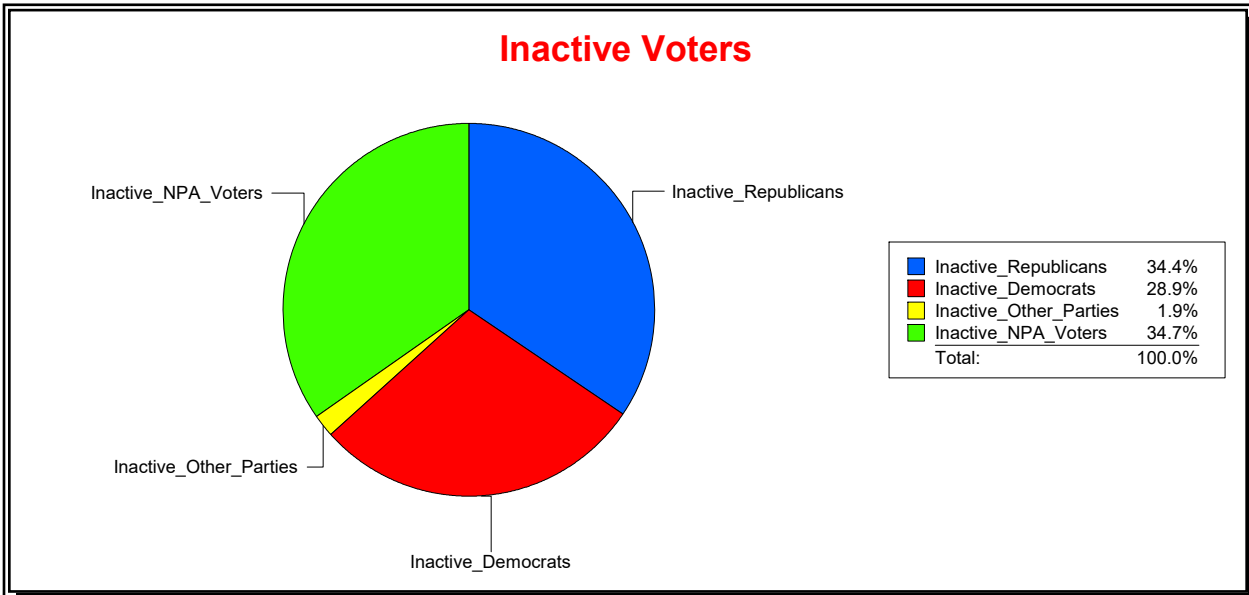

Ron Turner

Supervisor of Elections

Sarasota County, FL

Date 12/1/2023

Time 07:49 AM

Graphs of District Registration

Active Registered Voters

Inactive Voters

District	Total	Dems	Reps	NonP	Other	Total	Dems	Reps	NonP	Other
CNTY COMM DIST 4	68,066	18,607	31,805	16,053	1,601	10,103	2,922	3,478	3,506	197