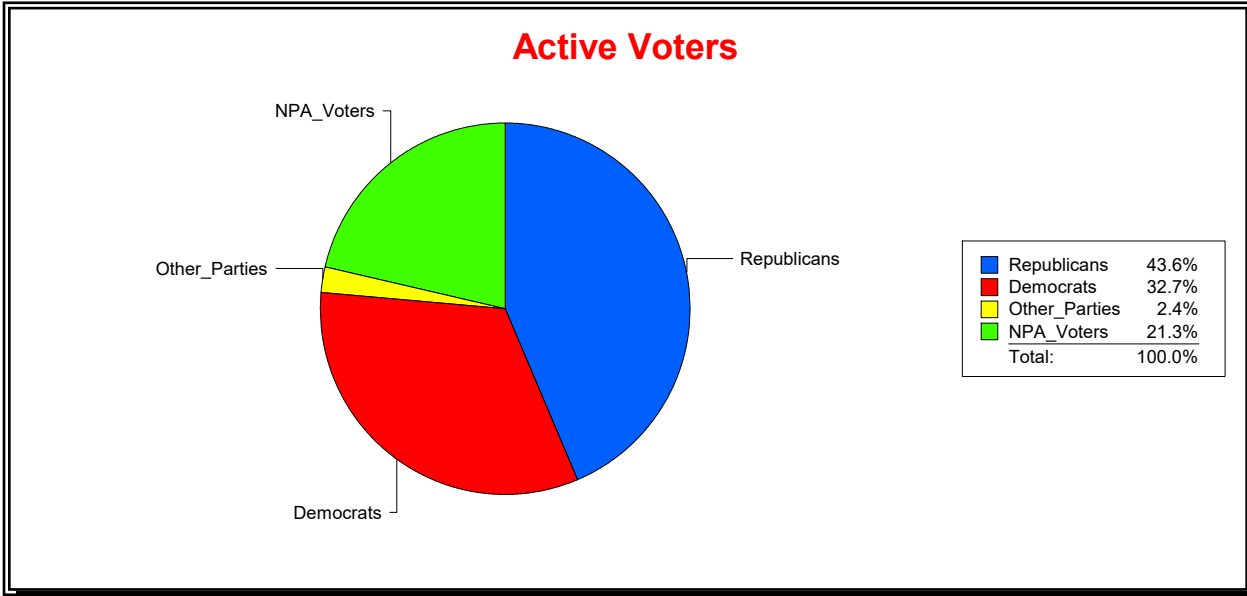

Ron Turner

Supervisor of Elections

Sarasota County, FL

Date 12/1/2023

Time 07:49 AM

Graphs of District Registration

Active Registered Voters

Inactive Voters

District	Total	Dems	Reps	NonP	Other	Total	Dems	Reps	NonP	Other
LONGBOAT KEY 2	1,265	414	552	269	30	147	43	63	41	0