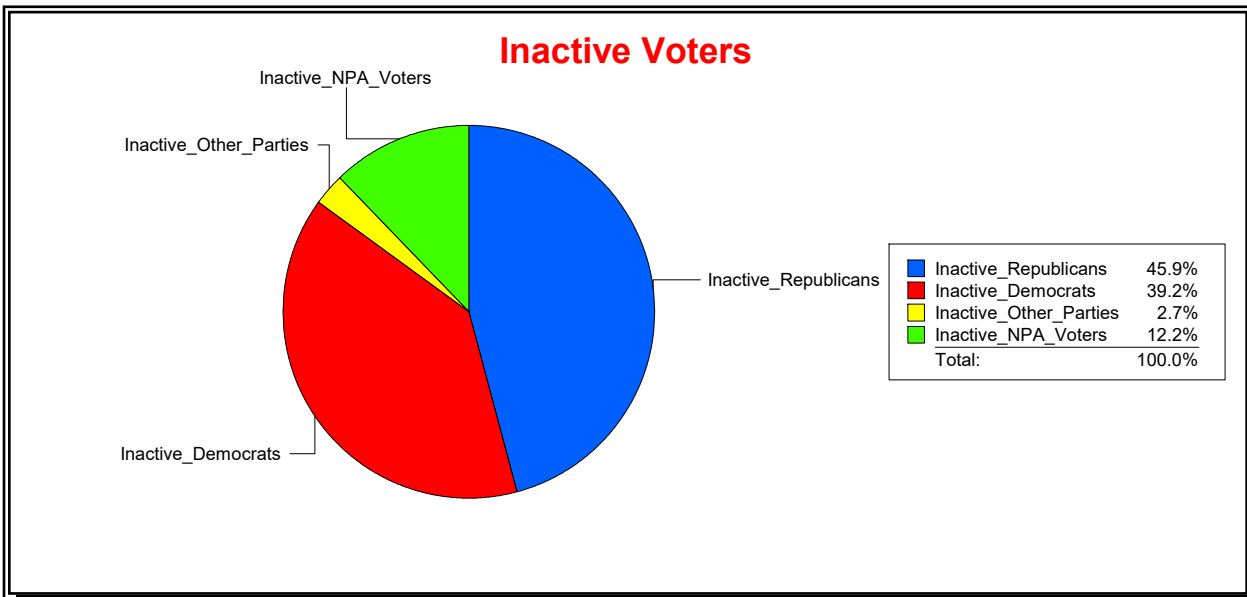

Ron Turner

Supervisor of Elections

Sarasota County, FL

Date 12/1/2023

Time 07:49 AM

Graphs of District Registration

Active Registered Voters

Inactive Voters

District	Total	Dems	Reps	NonP	Other	Total	Dems	Reps	NonP	Other
TRI-PAR PK & REC DIST	505	142	244	113	6	74	29	34	9	2