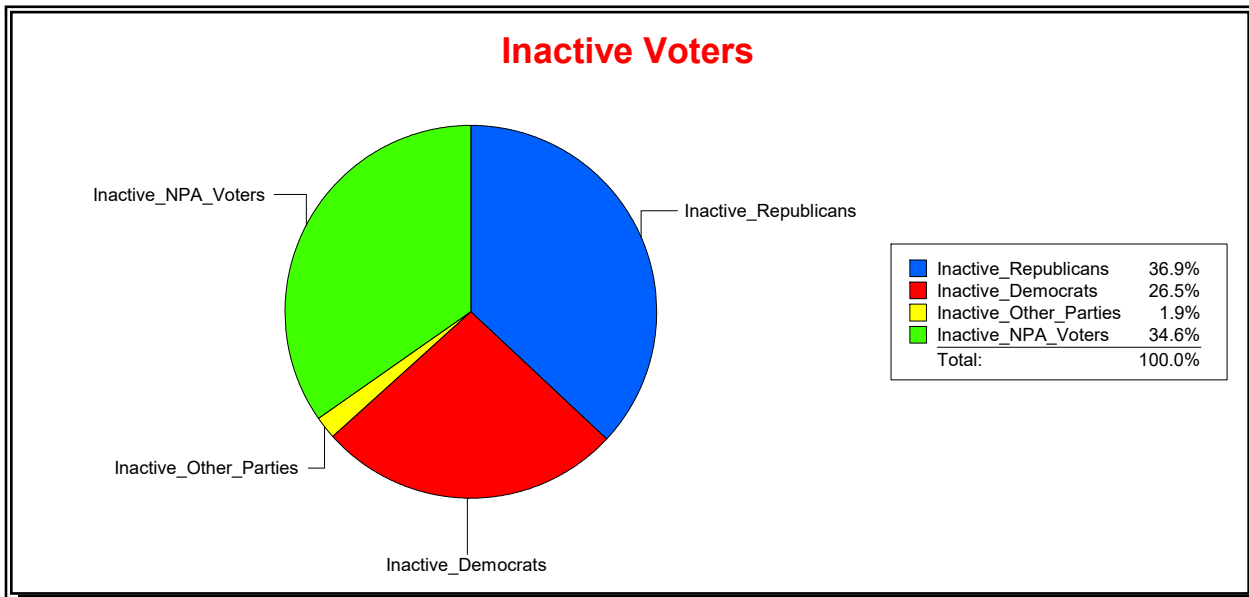

Ron Turner

Supervisor of Elections

Sarasota County, FL

Date 12/1/2023

Time 07:49 AM

Graphs of District Registration

District	Active Registered Voters					Inactive Voters				
	Total	Dems	Reps	NonP	Other	Total	Dems	Reps	NonP	Other
SCHOOL DIST 2	72,115	18,359	35,378	16,707	1,671	9,806	2,602	3,618	3,395	191