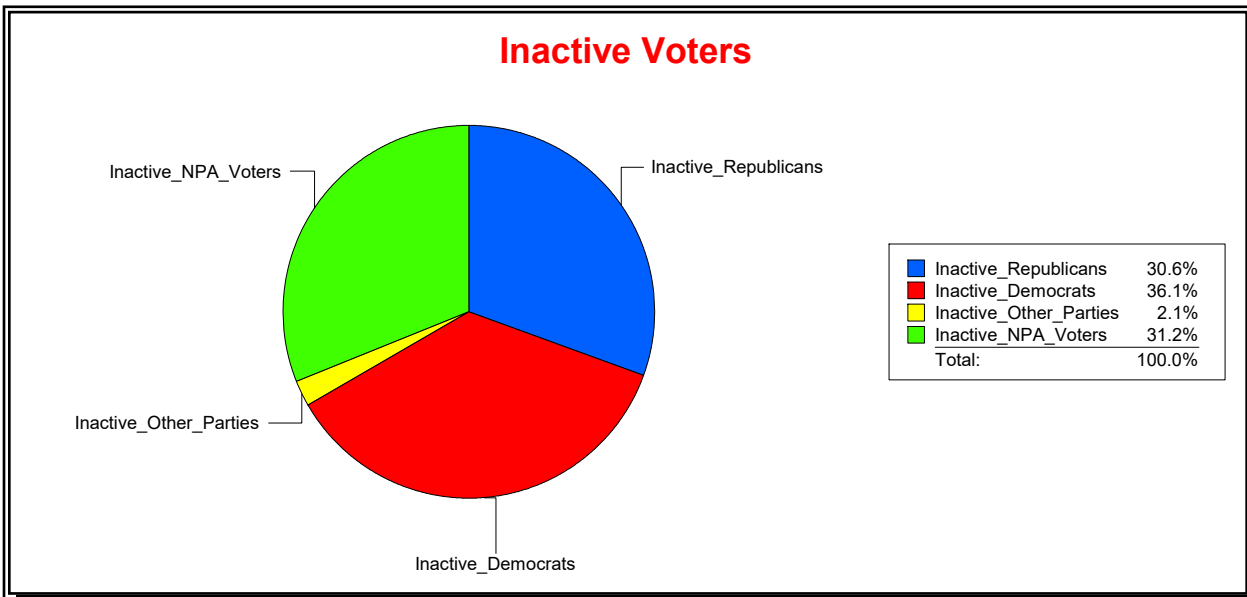

Ron Turner

Supervisor of Elections

Sarasota County, FL

Date 12/1/2023

Time 07:49 AM

Graphs of District Registration

Active Registered Voters

Inactive Voters

District	Total	Dems	Reps	NonP	Other	Total	Dems	Reps	NonP	Other
SARASOTA DIST 2	15,370	5,463	5,980	3,572	355	2,488	899	761	776	52