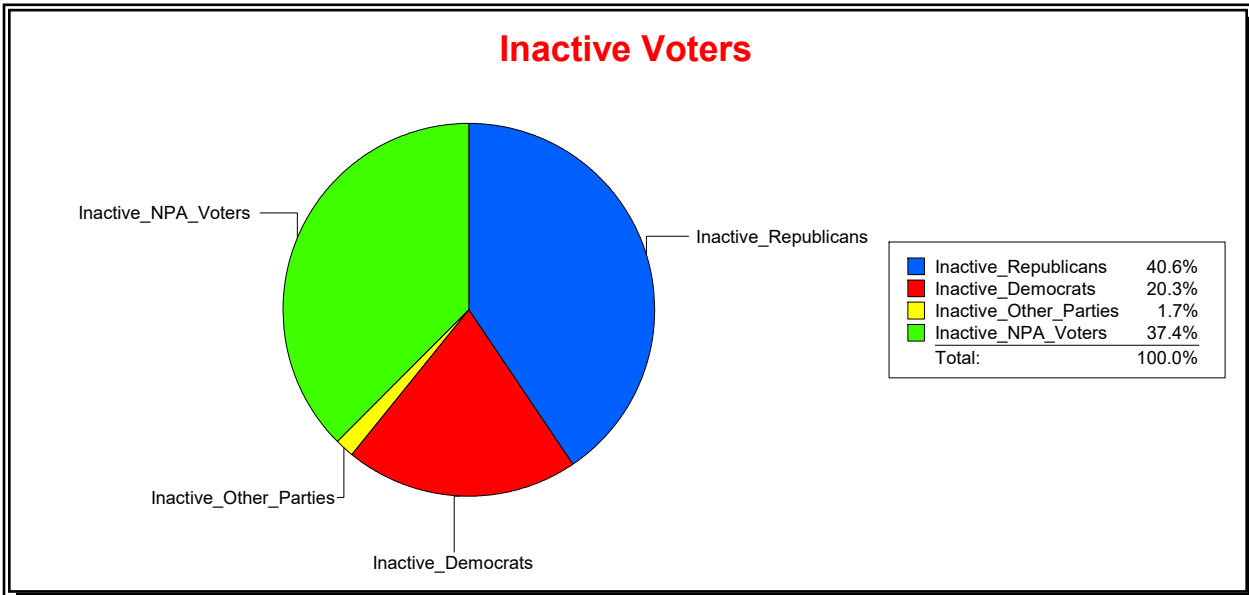

Ron Turner

Supervisor of Elections

Sarasota County, FL

Date 12/1/2023

Time 07:49 AM

Graphs of District Registration

Active Registered Voters

Inactive Voters

District	Total	Dems	Reps	NonP	Other	Total	Dems	Reps	NonP	Other
WEST VILLAGES CDD	8,156	1,739	4,292	1,939	186	414	84	168	155	7