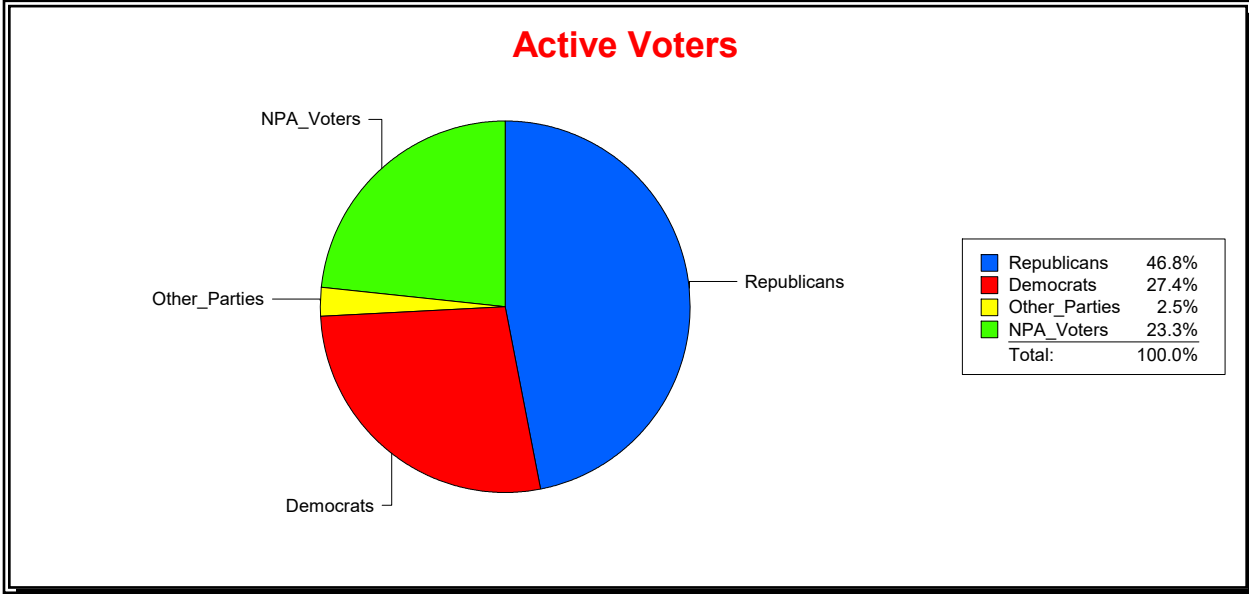

Ron Turner

Supervisor of Elections

Sarasota County, FL

Date 12/1/2023

Time 07:49 AM

Graphs of District Registration

Active Registered Voters

Inactive Voters

District	Total	Dems	Reps	NonP	Other	Total	Dems	Reps	NonP	Other
CNTY COMM DIST 1	63,063	17,301	29,523	14,685	1,554	10,799	3,201	3,639	3,737	222