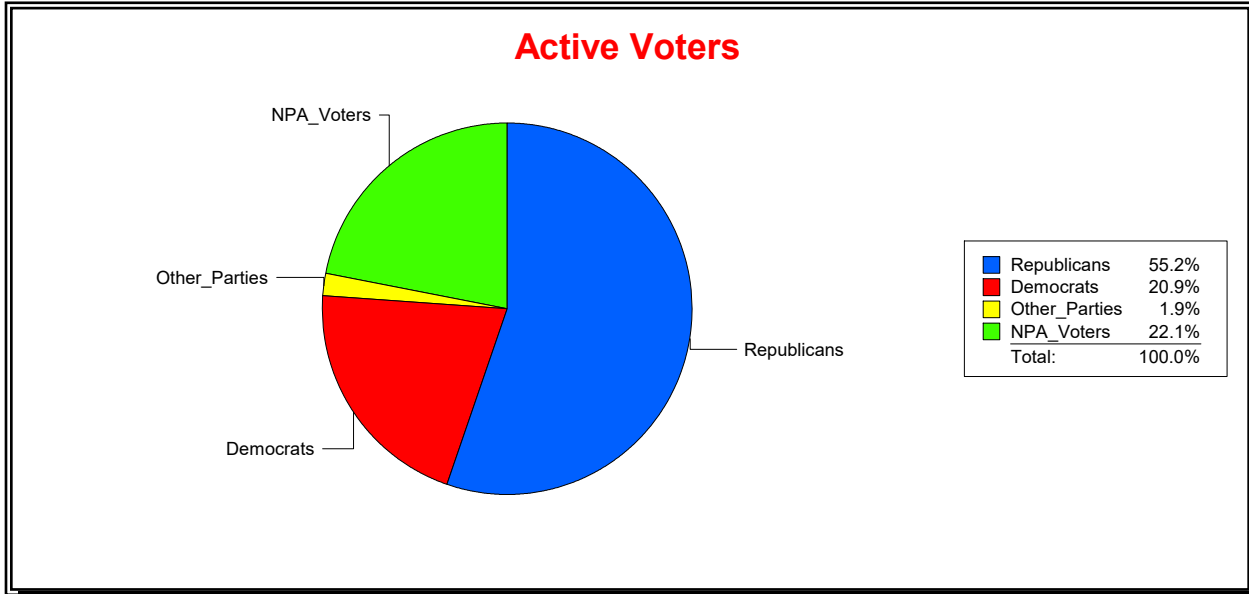

Ron Turner

Supervisor of Elections

Sarasota County, FL

Date 12/1/2023

Time 07:49 AM

Graphs of District Registration

Active Registered Voters

Inactive Voters

District	Total	Dems	Reps	NonP	Other	Total	Dems	Reps	NonP	Other
SARASOTA NATIONAL CDD	1,894	395	1,045	418	36	69	16	38	13	2