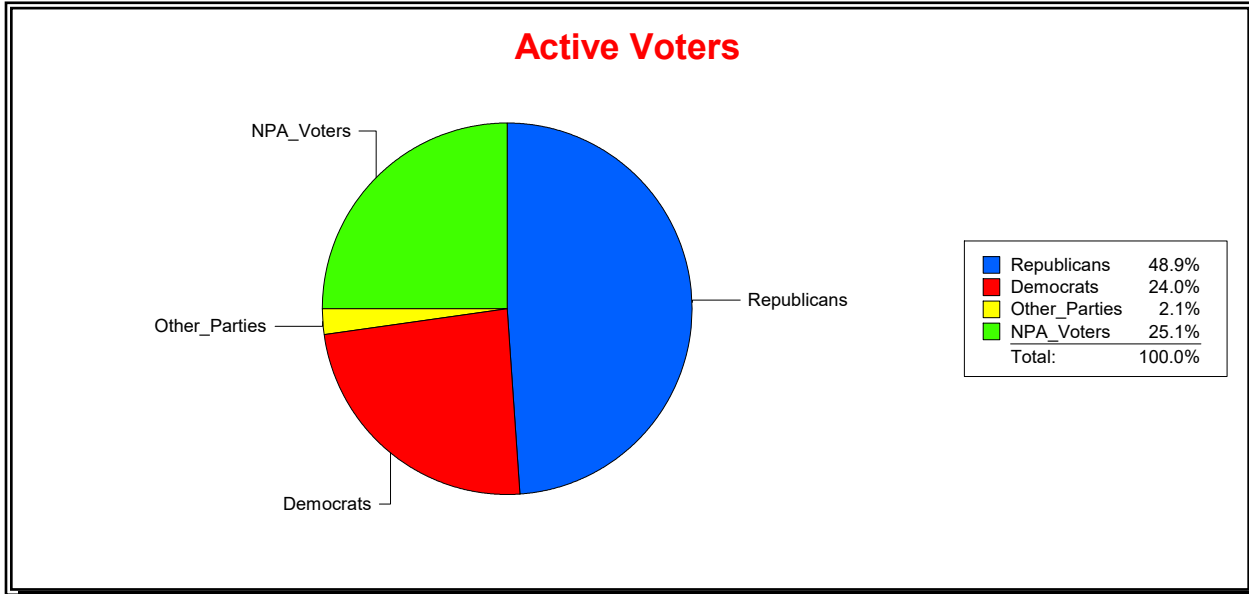

Ron Turner

Supervisor of Elections

Sarasota County, FL

Date 12/1/2023

Time 07:49 AM

Graphs of District Registration

District	Active Registered Voters					Inactive Voters				
	Total	Dems	Reps	NonP	Other	Total	Dems	Reps	NonP	Other
SCHOOL DIST 5	69,550	16,661	34,011	17,437	1,441	9,578	2,400	3,517	3,494	167