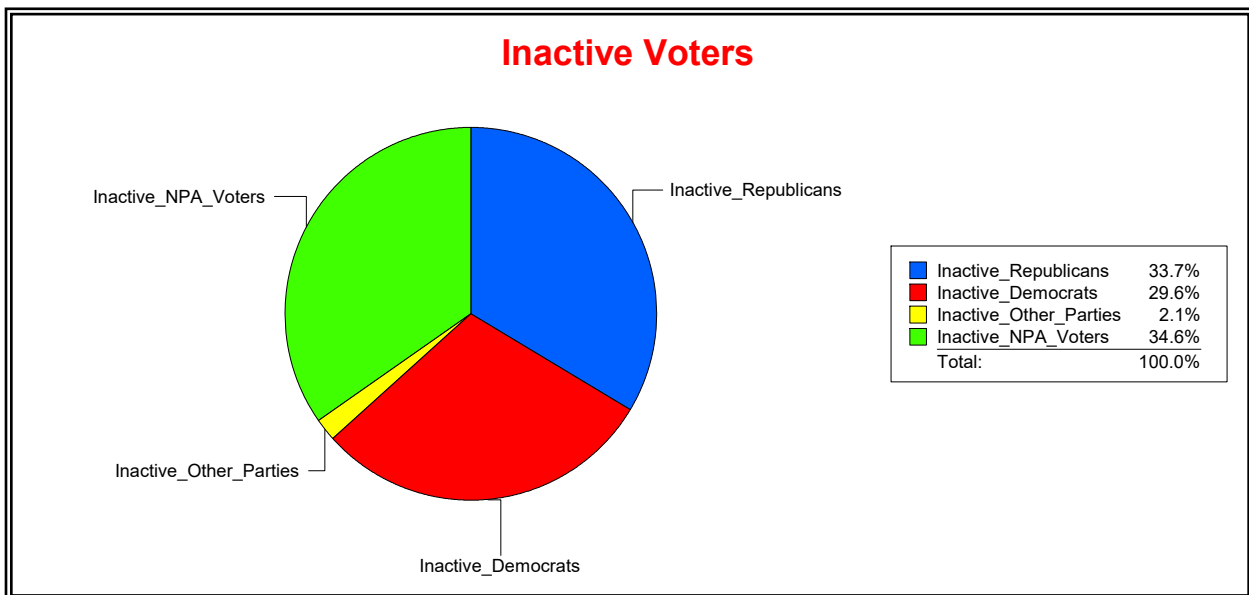

Ron Turner

Supervisor of Elections

Sarasota County, FL

Date 12/1/2023

Time 07:49 AM

Graphs of District Registration

Active Registered Voters

Inactive Voters

District	Total	Dems	Reps	NonP	Other	Total	Dems	Reps	NonP	Other
SOIL AND WATER DIST 1	63,063	17,301	29,523	14,685	1,554	10,799	3,201	3,639	3,737	222