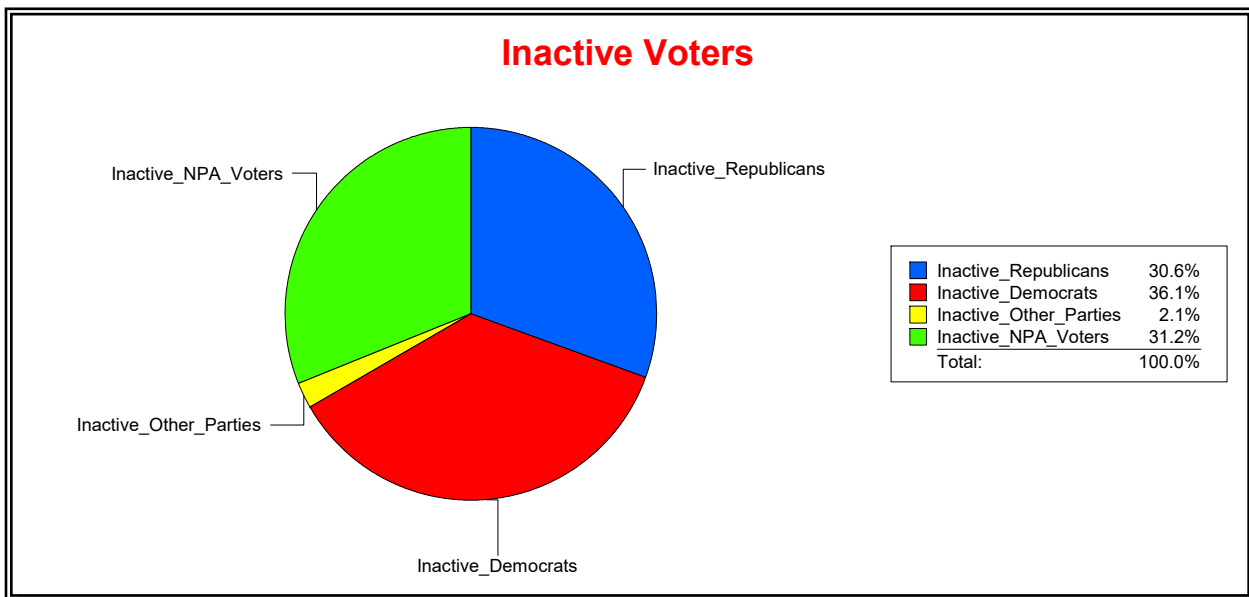

Ron Turner

Supervisor of Elections

Sarasota County, FL

Date 12/1/2023

Time 07:49 AM

Graphs of District Registration

Active Registered Voters

Inactive Voters

District	Total	Dems	Reps	NonP	Other	Total	Dems	Reps	NonP	Other
SARASOTA 2	15,370	5,463	5,980	3,572	355	2,488	899	761	776	52