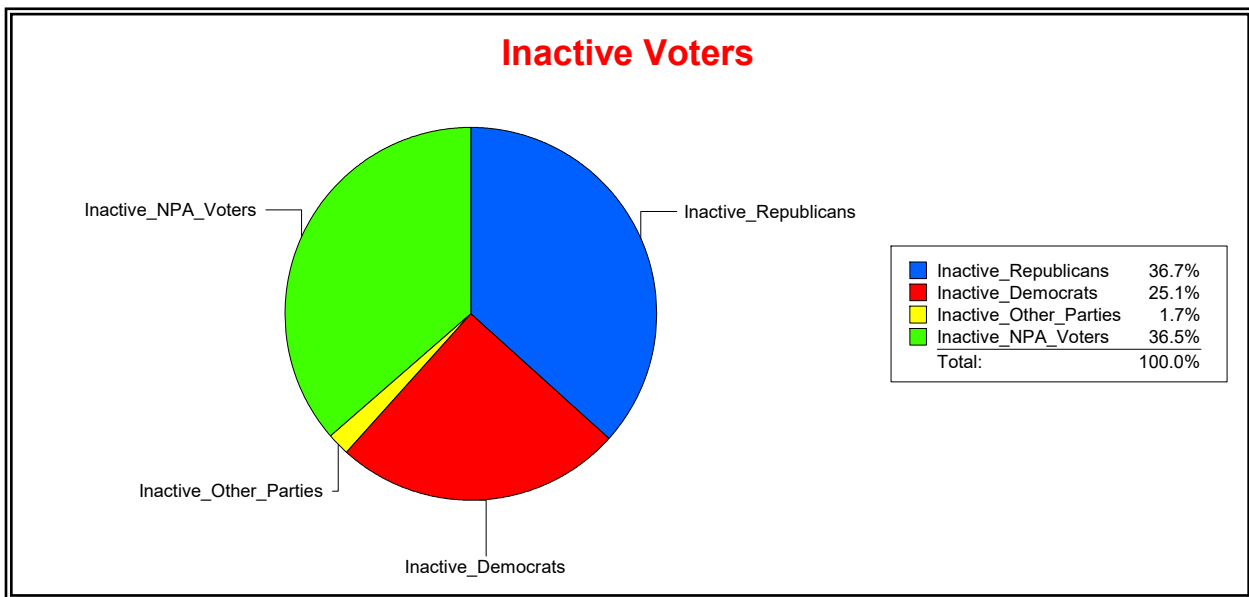

Ron Turner

Supervisor of Elections

Sarasota County, FL

Date 12/1/2023

Time 07:49 AM

Graphs of District Registration

District	Active Registered Voters					Inactive Voters				
	Total	Dems	Reps	NonP	Other	Total	Dems	Reps	NonP	Other
SCHOOL DIST 5	69,550	16,661	34,011	17,437	1,441	9,578	2,400	3,517	3,494	167