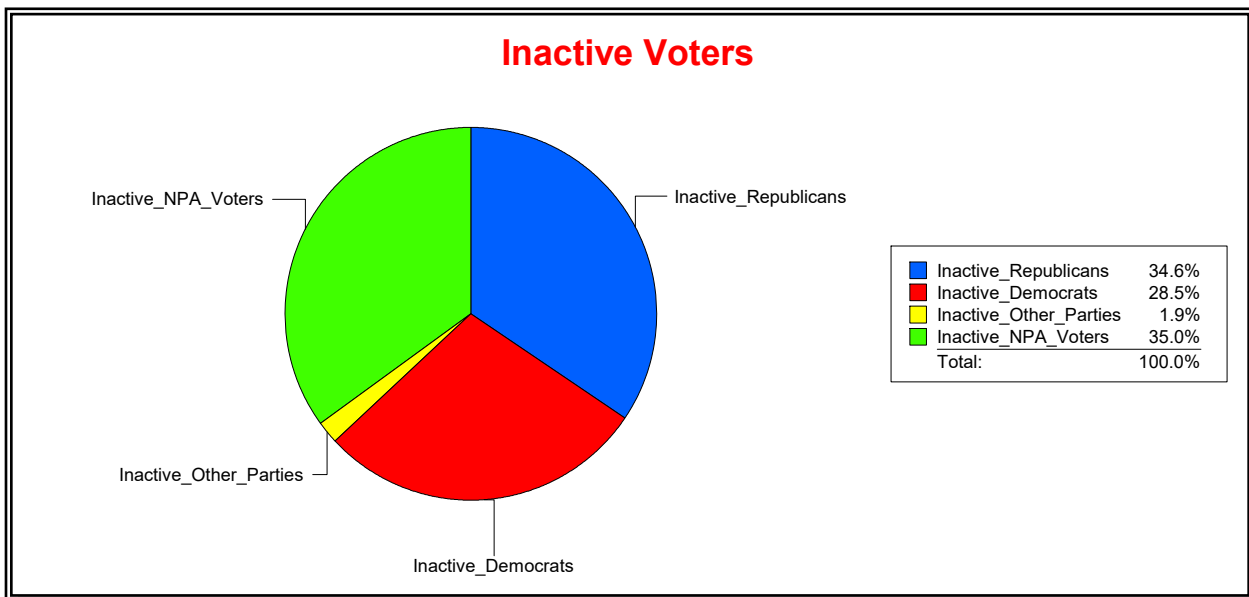

Ron Turner

Supervisor of Elections

Sarasota County, FL

Date 12/1/2023

Time 07:49 AM

Graphs of District Registration

Active Registered Voters

Inactive Voters

<u>District</u>	<u>Total</u>	<u>Dems</u>	<u>Reps</u>	<u>NonP</u>	<u>Other</u>	<u>Total</u>	<u>Dems</u>	<u>Reps</u>	<u>NonP</u>	<u>Other</u>
COUNTY	207,068	55,822	97,155	49,349	4,742	33,619	9,594	11,623	11,764	638