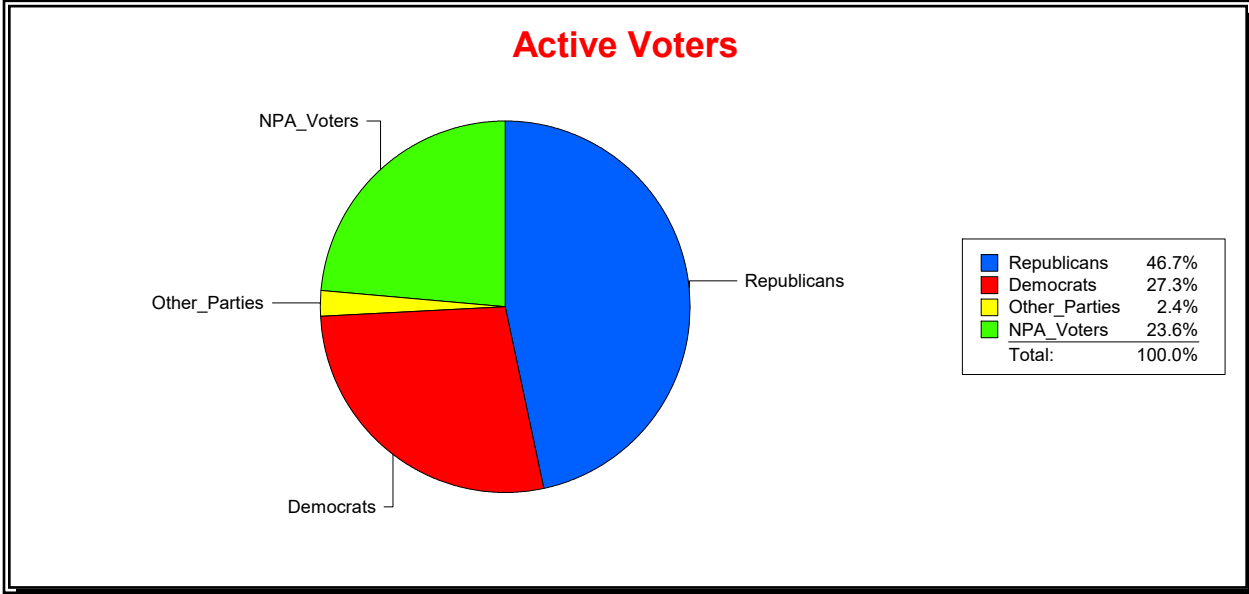

Ron Turner

Supervisor of Elections

Sarasota County, FL

Date 12/1/2023

Time 07:49 AM

Graphs of District Registration

Active Registered Voters

Inactive Voters

District	Total	Dems	Reps	NonP	Other	Total	Dems	Reps	NonP	Other
SOIL AND WATER DIST 4	68,066	18,607	31,805	16,053	1,601	10,103	2,922	3,478	3,506	197