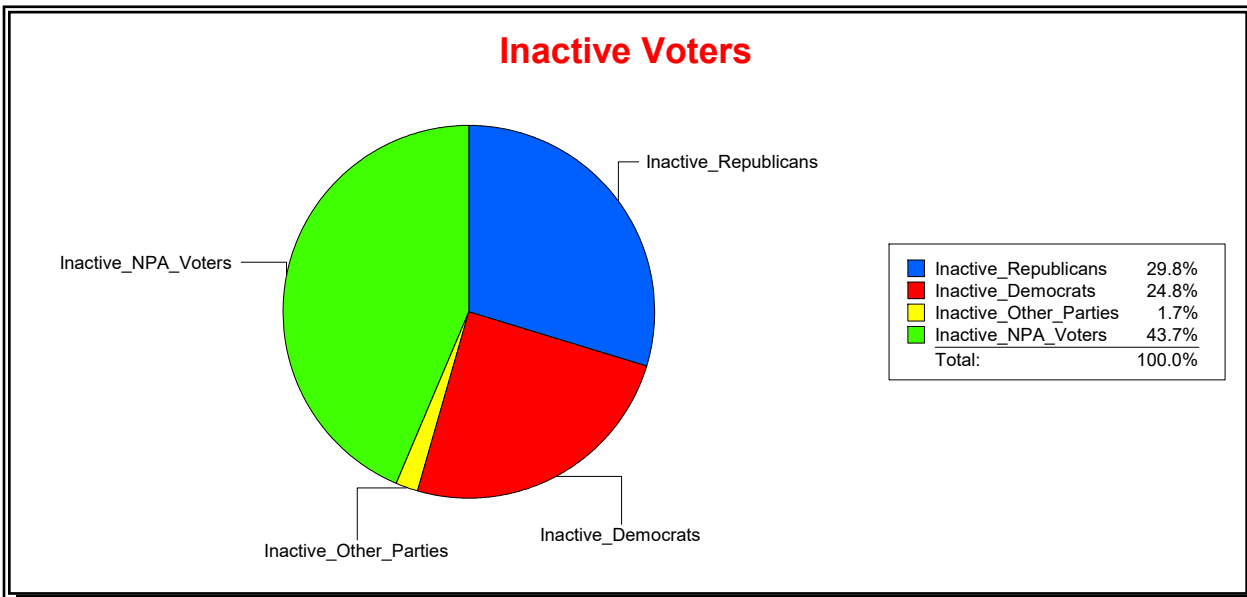

Ron Turner

Supervisor of Elections

Sarasota County, FL

Date 12/1/2023

Time 07:49 AM

Graphs of District Registration

Active Registered Voters

Inactive Voters

District	Total	Dems	Reps	NonP	Other	Total	Dems	Reps	NonP	Other
NORTH PORT DIST 3	9,224	2,046	4,270	2,652	256	2,059	510	613	900	36