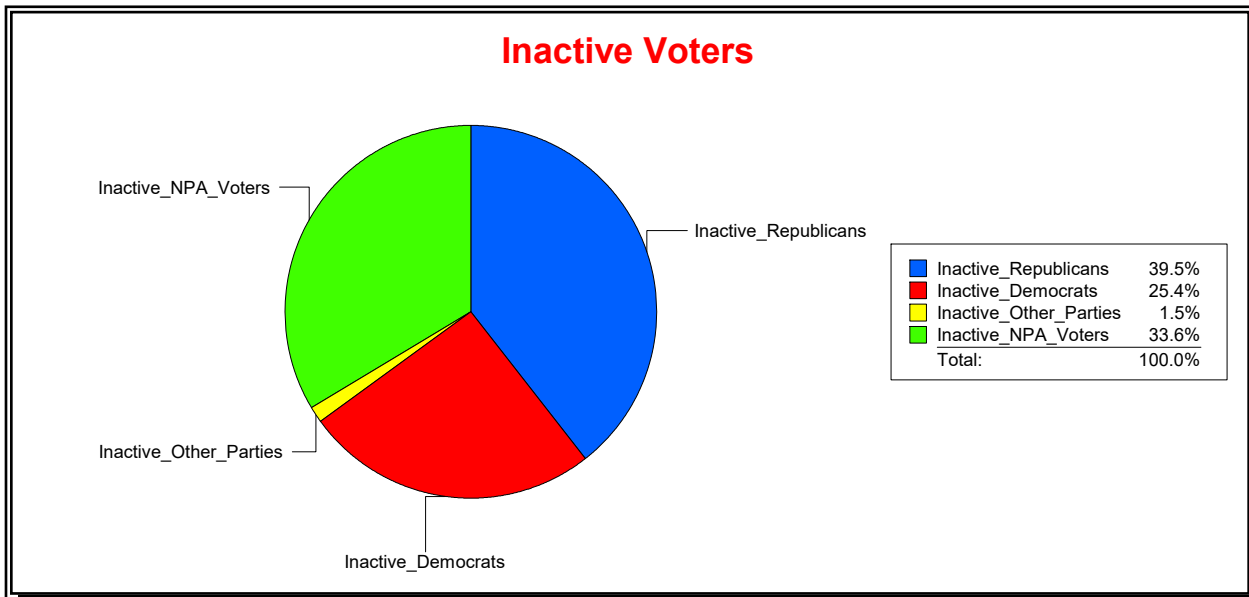

District	Total	Dems	Reps	NonP	Other	Total	Dems	Reps	NonP	Other
SARASOTA	33,320	13,287	11,260	7,919	854	8,472	3,521	1,990	2,810	151

Ron Turner

Supervisor of Elections

Sarasota County, FL

Date 12/1/2023

Time 07:49 AM

Graphs of District Registration

Active Registered Voters

Inactive Voters

<u>District</u>	<u>Total</u>	<u>Dems</u>	<u>Reps</u>	<u>NonP</u>	<u>Other</u>	<u>Total</u>	<u>Dems</u>	<u>Reps</u>	<u>NonP</u>	<u>Other</u>
VENICE	21,742	5,563	10,499	5,257	423	2,774	704	1,097	931	42