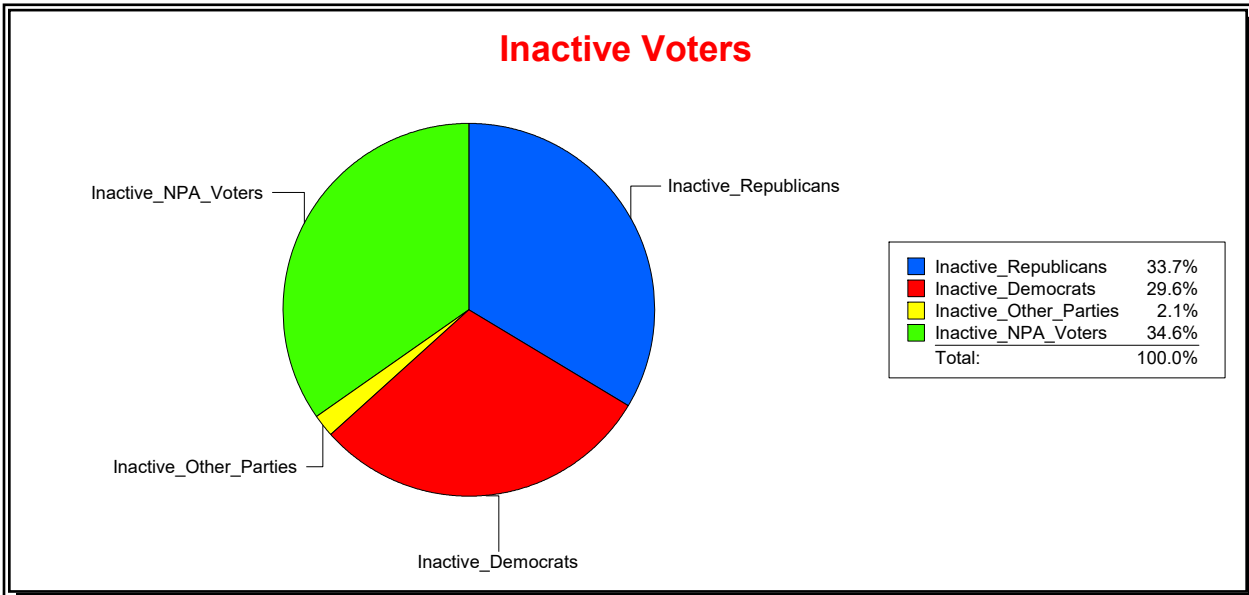

Ron Turner

Supervisor of Elections

Sarasota County, FL

Date 12/1/2023

Time 07:49 AM

Graphs of District Registration

Active Registered Voters

Inactive Voters

District	Total	Dems	Reps	NonP	Other	Total	Dems	Reps	NonP	Other
CNTY COMM DIST 1	63,063	17,301	29,523	14,685	1,554	10,799	3,201	3,639	3,737	222