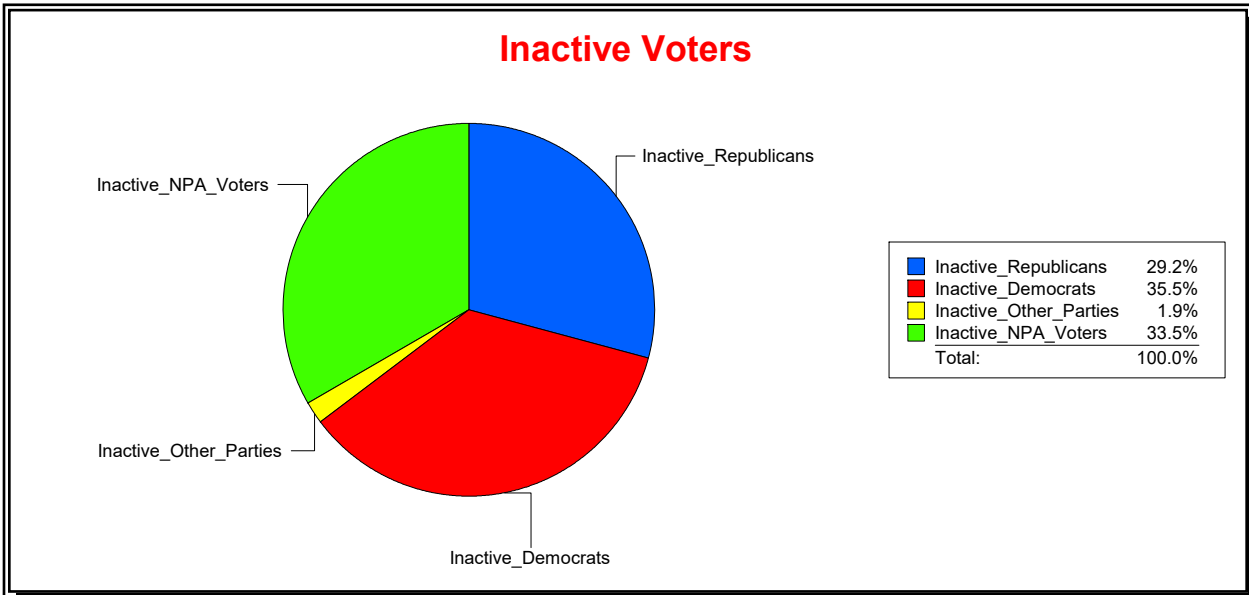

Sarasota County, FL

Date 12/1/2023

Time 07:49 AM

Graphs of District Registration

Active Registered Voters

Inactive Voters

District	Total	Dems	Reps	NonP	Other	Total	Dems	Reps	NonP	Other
HOSPITAL BOARD NORTH	94,772	30,609	39,681	22,120	2,362	19,166	6,808	5,587	6,415	356