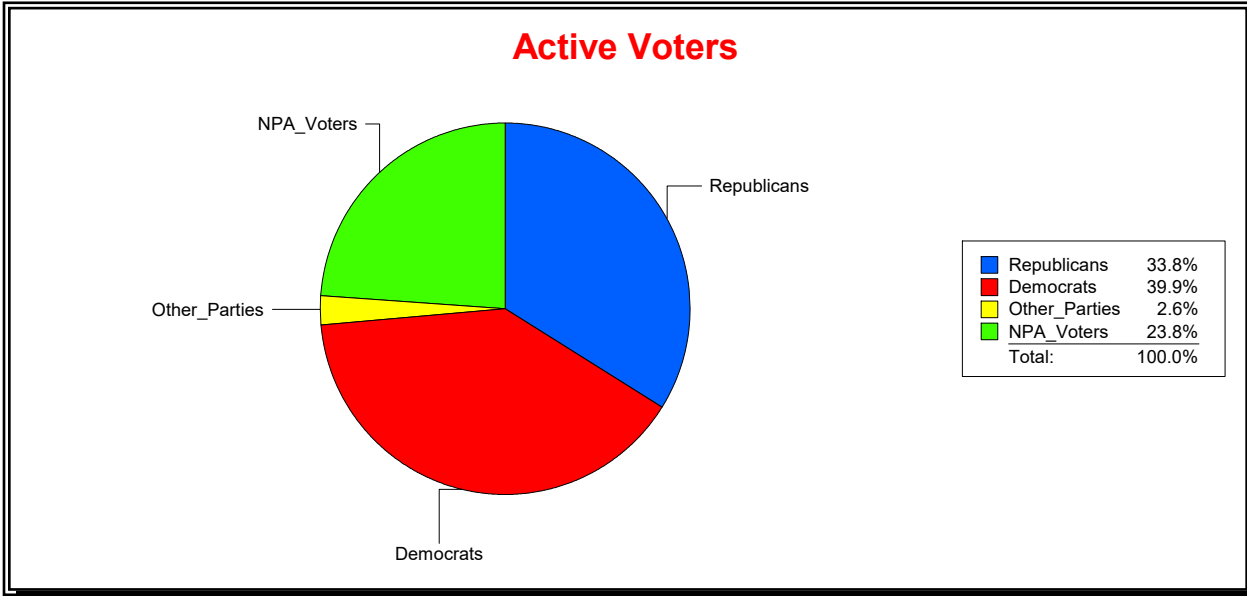

Ron Turner

Supervisor of Elections

Sarasota County, FL

Date 12/1/2023

Time 07:49 AM

Graphs of District Registration

Active Registered Voters

Inactive Voters

District	Total	Dems	Reps	NonP	Other	Total	Dems	Reps	NonP	Other
SARASOTA	33,320	13,287	11,260	7,919	854	8,472	3,521	1,990	2,810	151