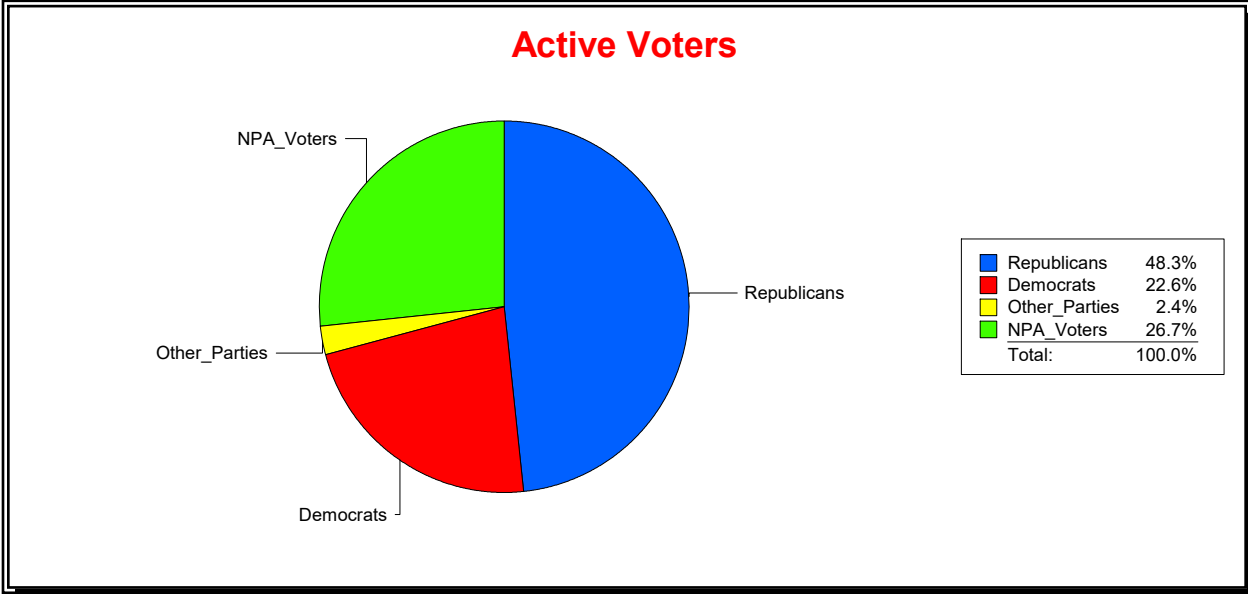

Ron Turner

Supervisor of Elections

Sarasota County, FL

Date 12/1/2023

Time 07:49 AM

Graphs of District Registration

Active Registered Voters

Inactive Voters

<u>District</u>	<u>Total</u>	<u>Dems</u>	<u>Reps</u>	<u>NonP</u>	<u>Other</u>	<u>Total</u>	<u>Dems</u>	<u>Reps</u>	<u>NonP</u>	<u>Other</u>
SCHOOL DIST 3	62,862	14,205	30,339	16,811	1,507	11,640	2,991	3,659	4,767	223