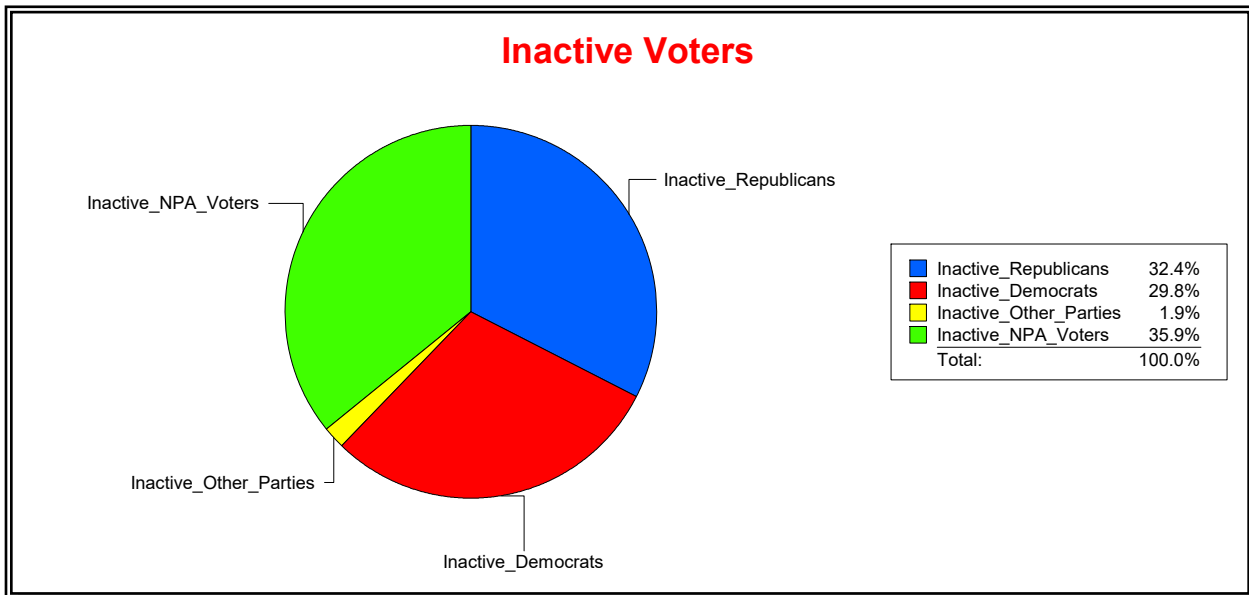

Ron Turner

Supervisor of Elections

Sarasota County, FL

Date 12/1/2023

Time 07:49 AM

Graphs of District Registration

Active Registered Voters

Inactive Voters

<u>District</u>	<u>Total</u>	<u>Dems</u>	<u>Reps</u>	<u>NonP</u>	<u>Other</u>	<u>Total</u>	<u>Dems</u>	<u>Reps</u>	<u>NonP</u>	<u>Other</u>
COUNTYWIDE	321,484	88,178	147,477	78,344	7,485	55,427	16,536	17,978	19,871	1,042