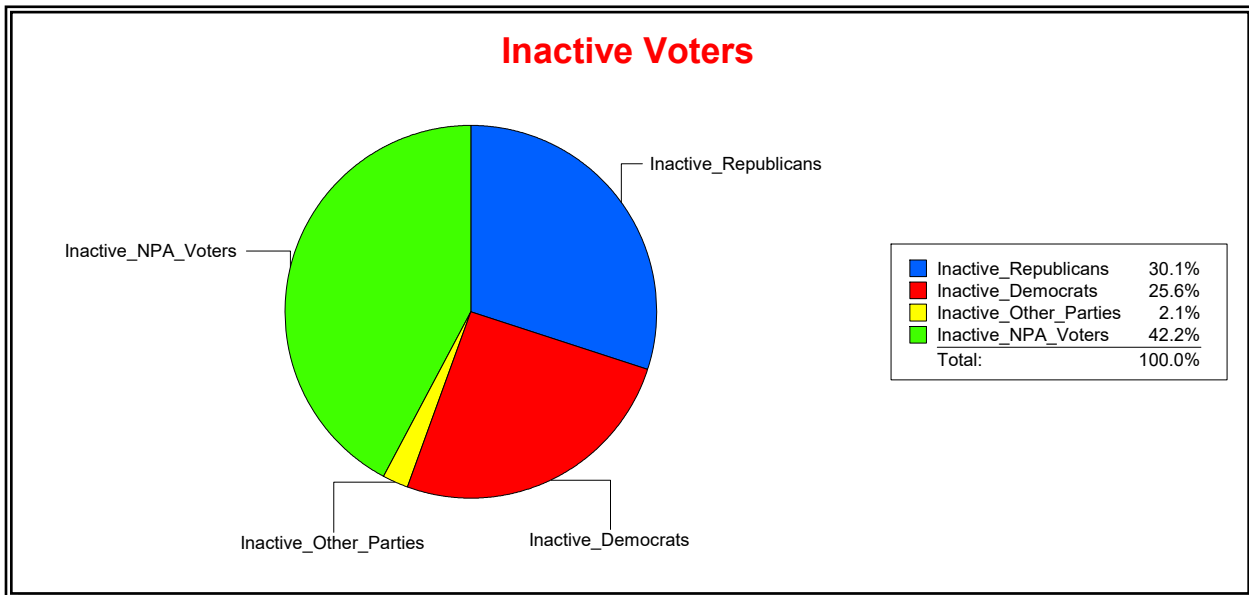

Ron Turner

Supervisor of Elections

Sarasota County, FL

Date 12/1/2023

Time 07:49 AM

Graphs of District Registration

Active Registered Voters

Inactive Voters

<u>District</u>	<u>Total</u>	<u>Dems</u>	<u>Reps</u>	<u>NonP</u>	<u>Other</u>	<u>Total</u>	<u>Dems</u>	<u>Reps</u>	<u>NonP</u>	<u>Other</u>
NORTH PORT	54,920	12,331	26,356	14,871	1,362	10,020	2,567	3,013	4,233	207