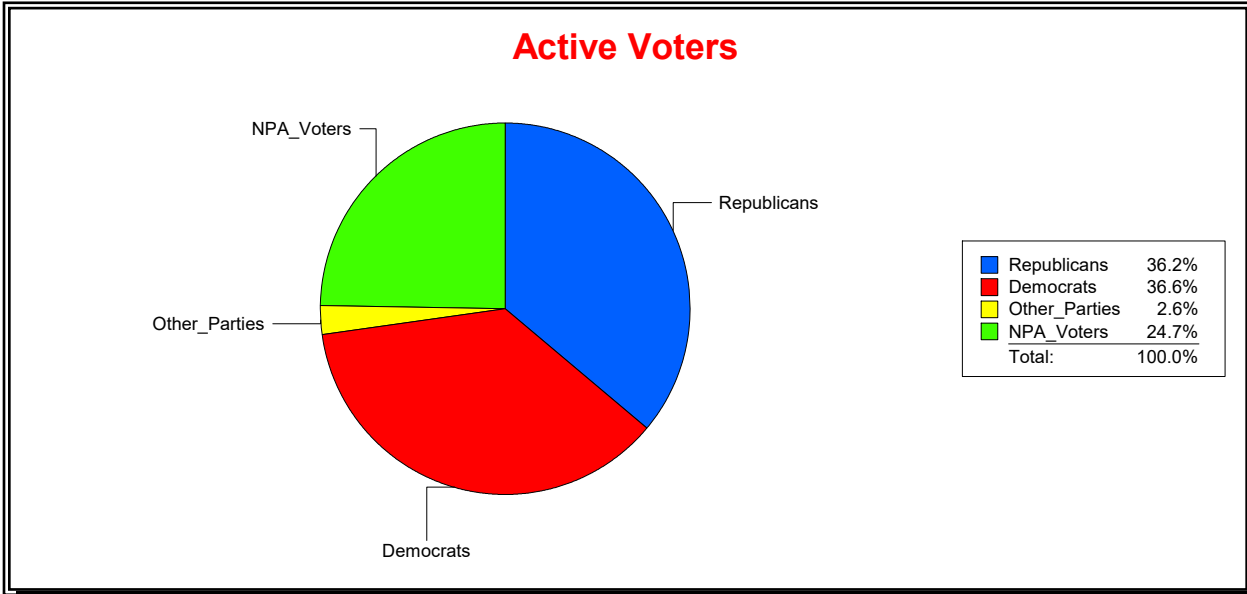

Ron Turner

Supervisor of Elections

Sarasota County, FL

Date 12/1/2023

Time 07:49 AM

Graphs of District Registration

Active Registered Voters

Inactive Voters

<u>District</u>	<u>Total</u>	<u>Dems</u>	<u>Reps</u>	<u>NonP</u>	<u>Other</u>	<u>Total</u>	<u>Dems</u>	<u>Reps</u>	<u>NonP</u>	<u>Other</u>
SARASOTA 3	9,289	3,397	3,359	2,290	243	2,456	853	669	888	46