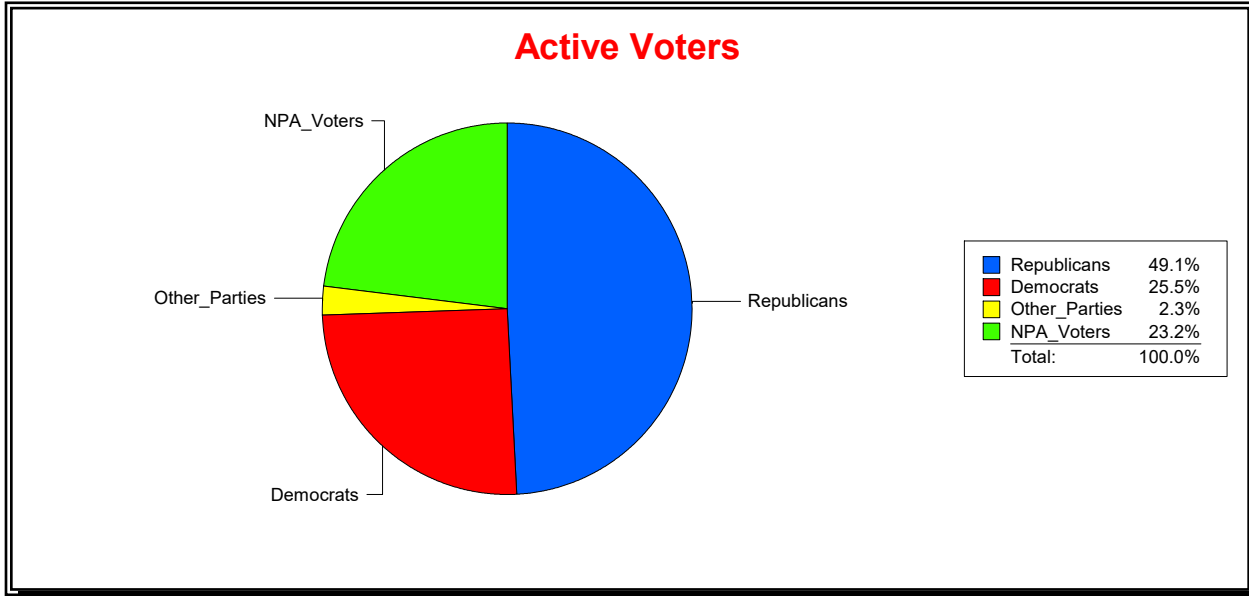

Ron Turner

Supervisor of Elections

Sarasota County, FL

Date 12/1/2023

Time 07:49 AM

Graphs of District Registration

District	Active Registered Voters					Inactive Voters				
	Total	Dems	Reps	NonP	Other	Total	Dems	Reps	NonP	Other
SCHOOL DIST 2	72,115	18,359	35,378	16,707	1,671	9,806	2,602	3,618	3,395	191