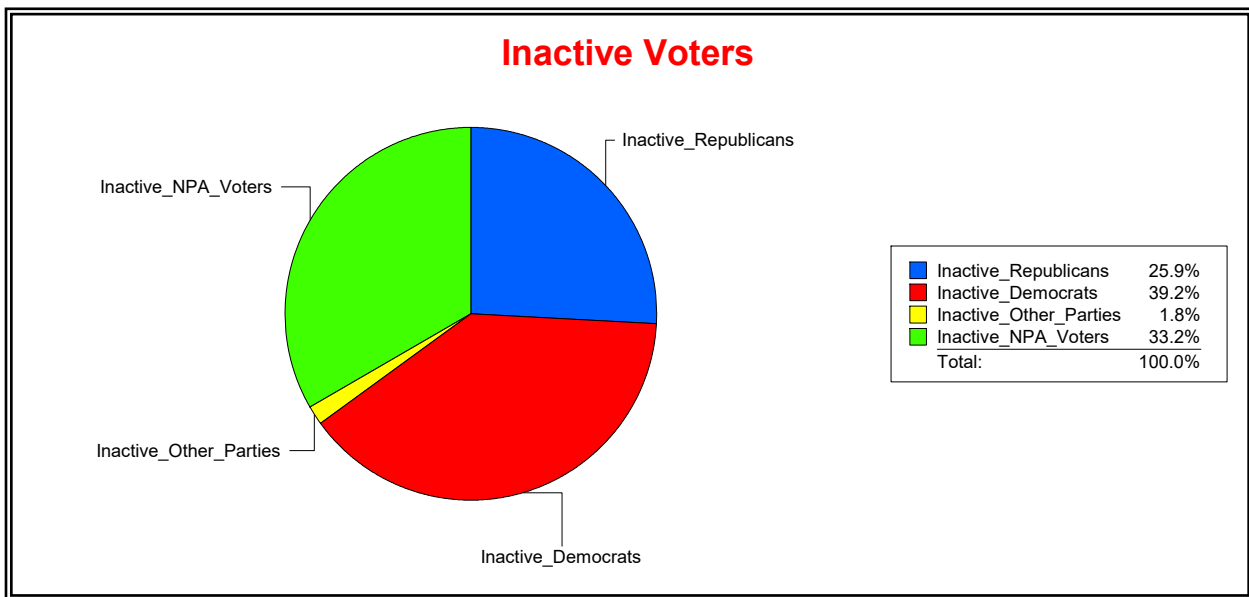

Ron Turner

Supervisor of Elections

Sarasota County, FL

Date 12/1/2023

Time 07:49 AM

Graphs of District Registration

Active Registered Voters

Inactive Voters

District	Total	Dems	Reps	NonP	Other	Total	Dems	Reps	NonP	Other
SCHOOL DIST 1	55,893	20,538	20,681	13,207	1,467	13,156	5,153	3,402	4,368	233