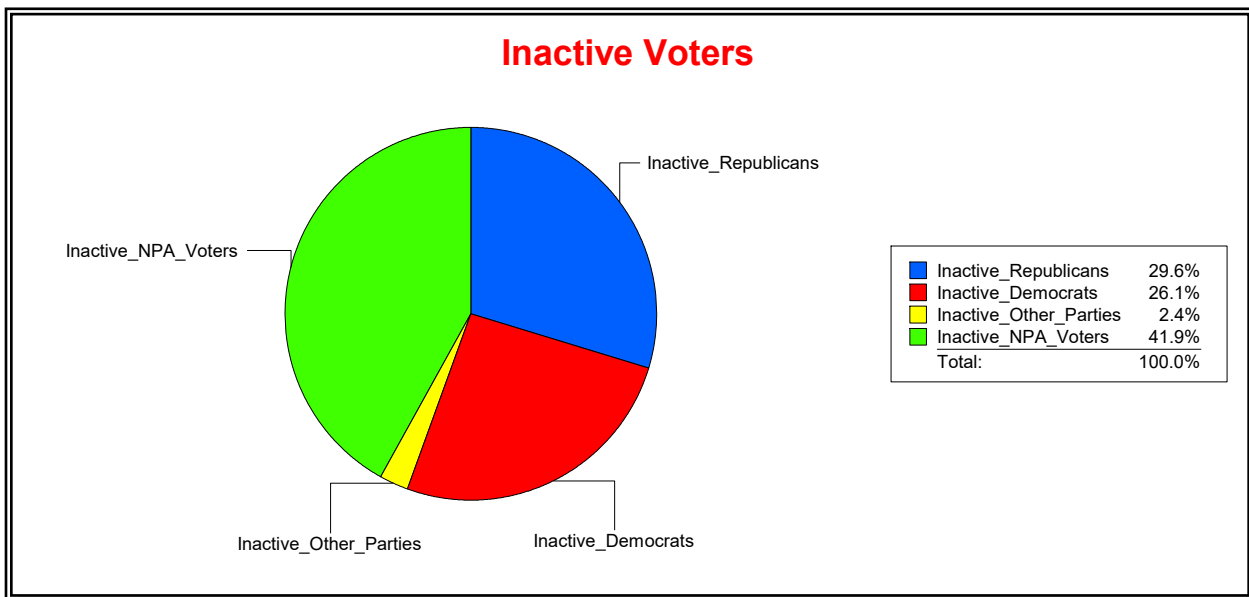

Ron Turner

Supervisor of Elections

Sarasota County, FL

Date 12/1/2023

Time 07:49 AM

Graphs of District Registration

Active Registered Voters

Inactive Voters

District	Total	Dems	Reps	NonP	Other	Total	Dems	Reps	NonP	Other
NORTH PORT 1	9,752	2,138	4,676	2,700	238	1,868	487	553	783	45