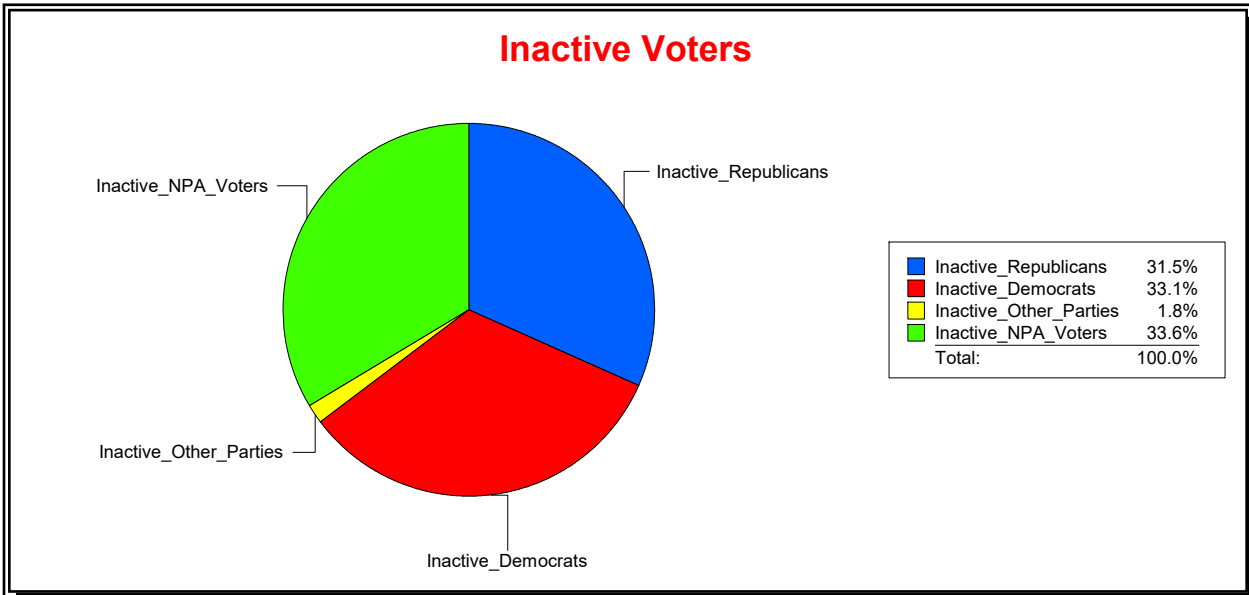

Ron Turner

Supervisor of Elections

Sarasota County, FL

Date 12/1/2023

Time 07:49 AM

Graphs of District Registration

Active Registered Voters

Inactive Voters

District	Total	Dems	Reps	NonP	Other	Total	Dems	Reps	NonP	Other
STATE HOUSE DIST 73	132,175	40,982	56,921	31,222	3,050	24,067	7,955	7,591	8,092	429