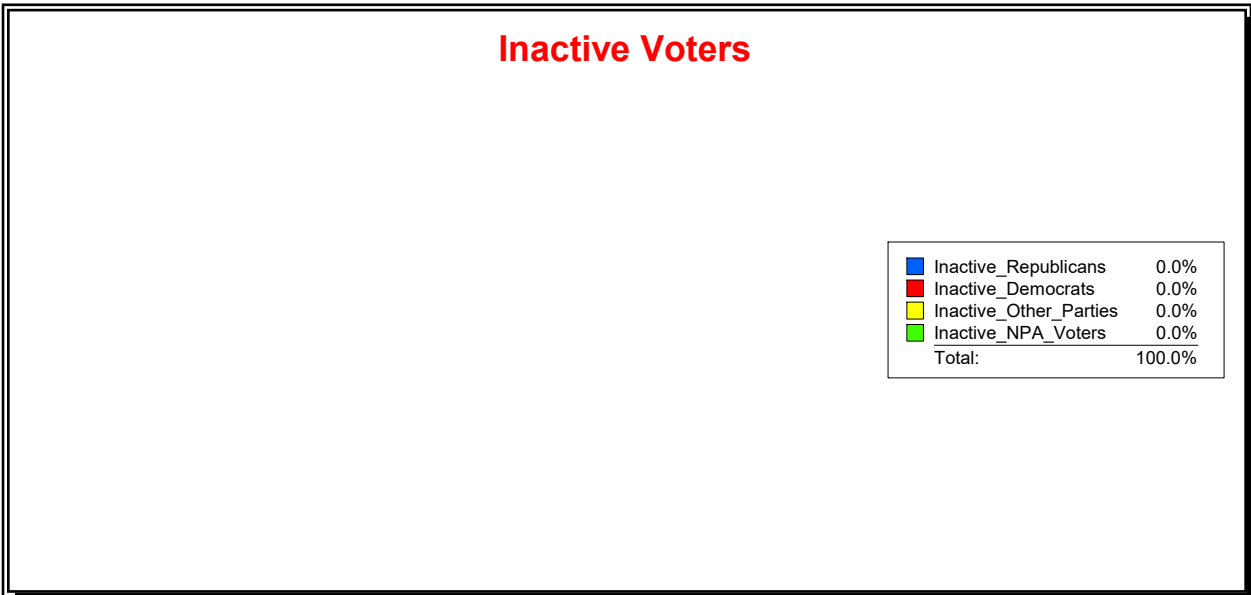

Ron Turner

Supervisor of Elections

Sarasota County, FL

Date 12/1/2023

Time 07:49 AM

Graphs of District Registration

Active Registered Voters

Inactive Voters

<u>District</u>	<u>Total</u>	<u>Dems</u>	<u>Reps</u>	<u>NonP</u>	<u>Other</u>	<u>Total</u>	<u>Dems</u>	<u>Reps</u>	<u>NonP</u>	<u>Other</u>
LBK DISTRICT 5	0	0	0	0	0	0	0	0	0	0