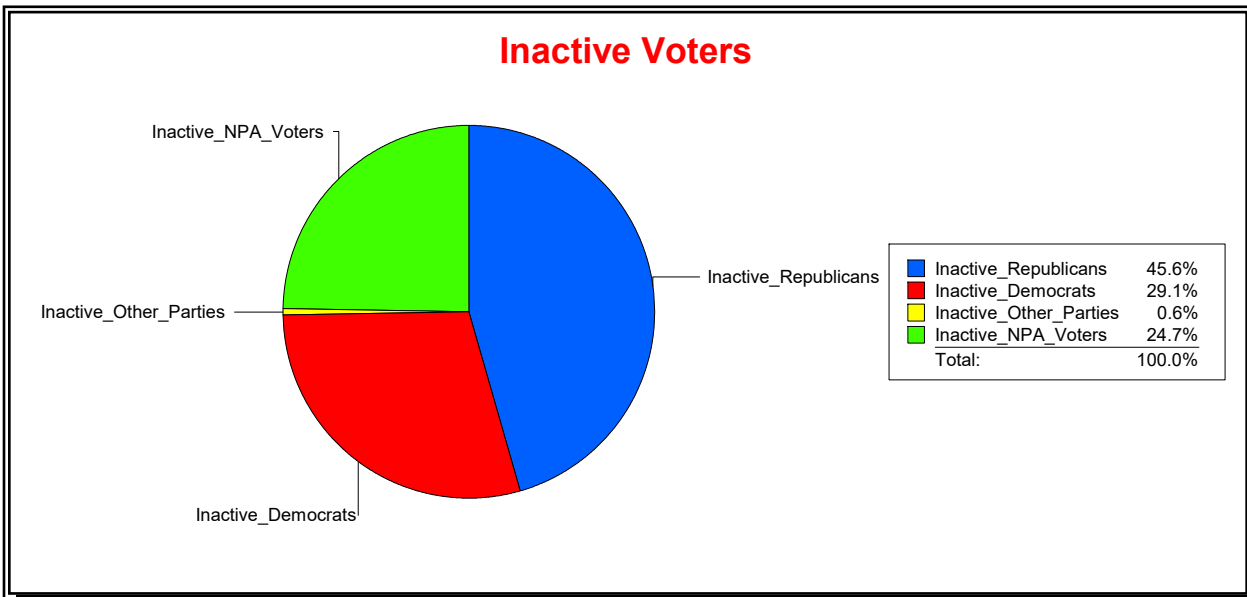

Ron Turner

Supervisor of Elections

Sarasota County, FL

Date 12/1/2023

Time 07:49 AM

Graphs of District Registration

Active Registered Voters

Inactive Voters

District	Total	Dems	Reps	NonP	Other	Total	Dems	Reps	NonP	Other
LONGBOAT KEY 3	1,398	365	707	302	24	158	46	72	39	1