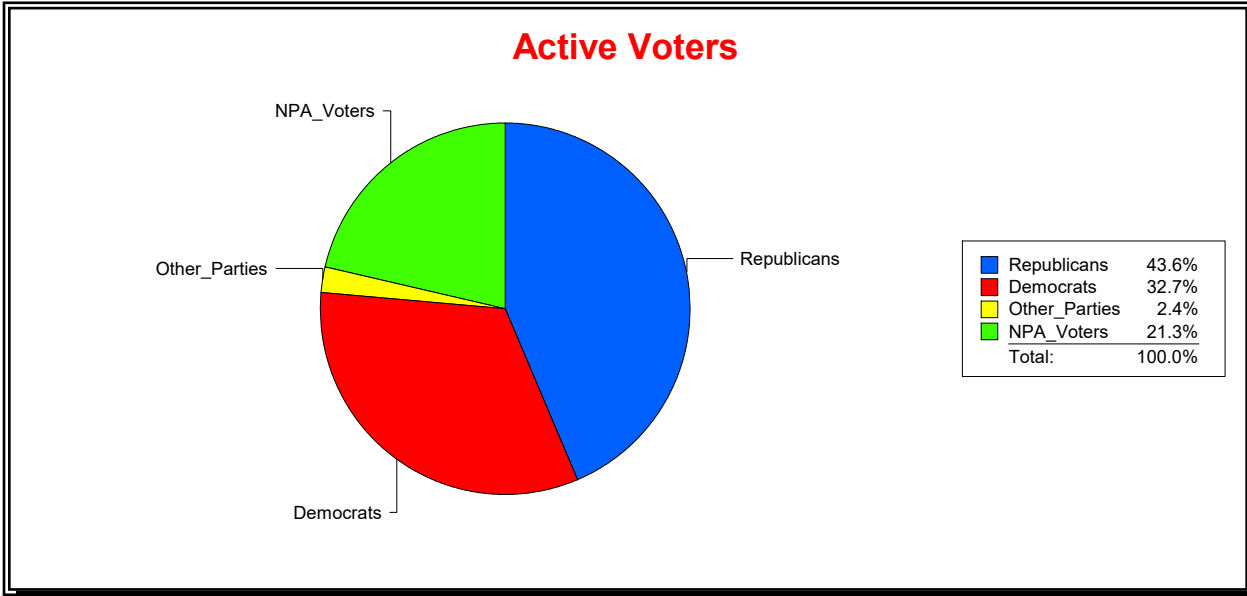

Ron Turner

Supervisor of Elections

Sarasota County, FL

Date 12/1/2023

Time 07:49 AM

Graphs of District Registration

Active Registered Voters

Inactive Voters

District	Total	Dems	Reps	NonP	Other	Total	Dems	Reps	NonP	Other
LBK DISTRICT 2	1,265	414	552	269	30	147	43	63	41	0