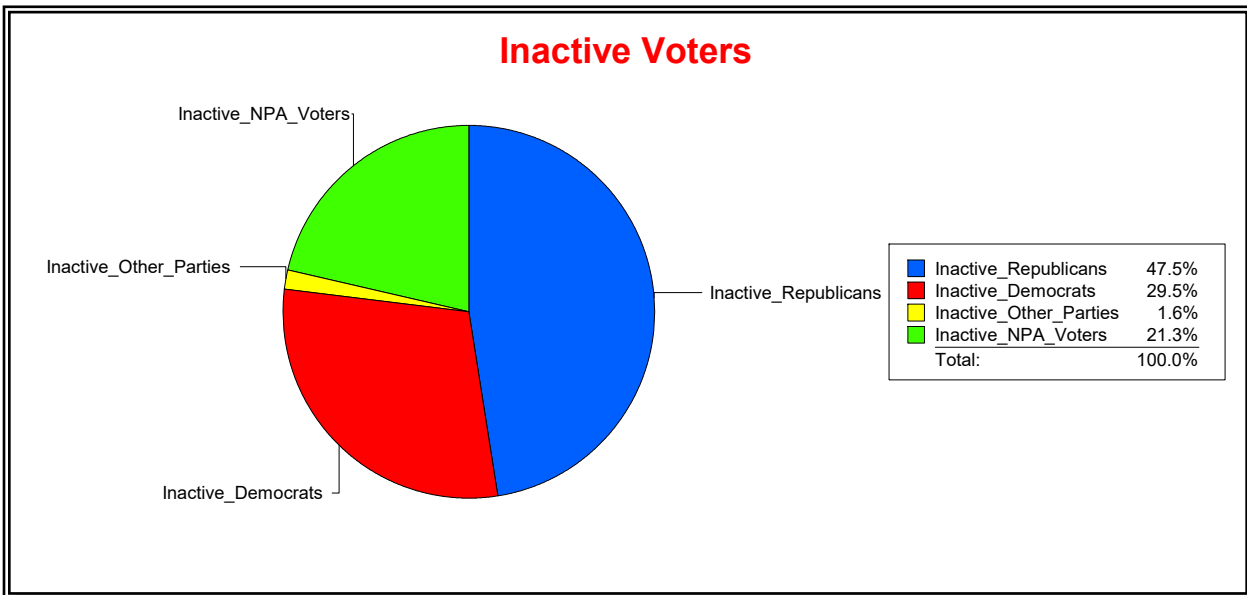

Ron Turner

Supervisor of Elections

Sarasota County, FL

Date 12/1/2023

Time 07:49 AM

Graphs of District Registration

Active Registered Voters

Inactive Voters

District	Total	Dems	Reps	NonP	Other	Total	Dems	Reps	NonP	Other
LBK DISTRICT 4	370	102	180	80	8	61	18	29	13	1