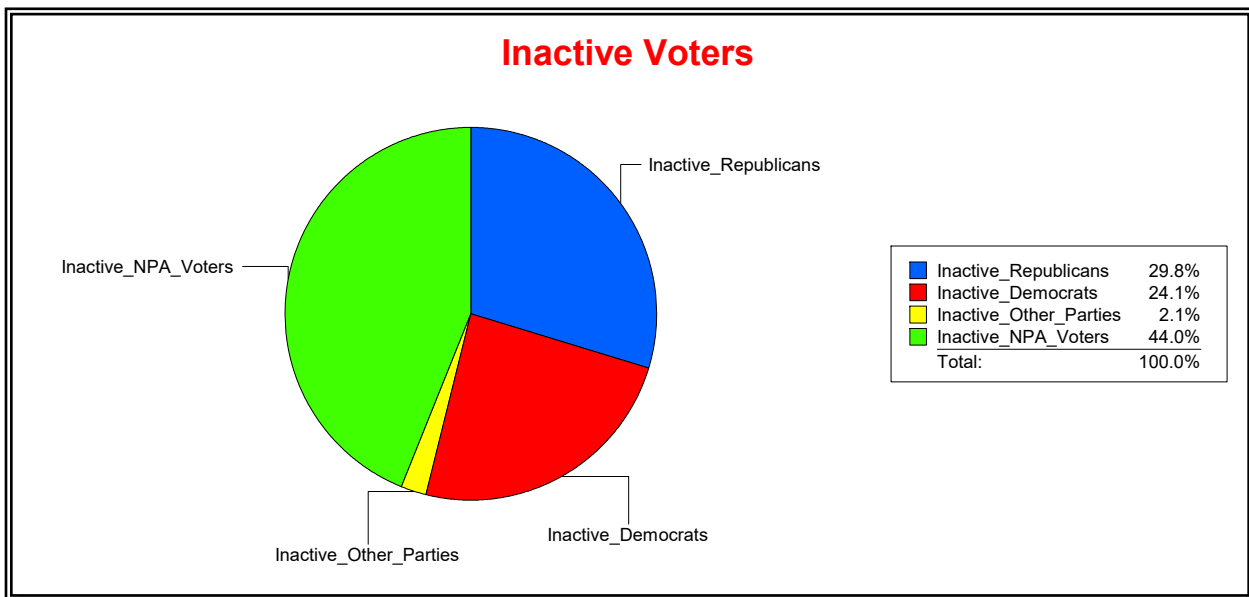

Ron Turner

Supervisor of Elections

Sarasota County, FL

Date 12/1/2023

Time 07:49 AM

Graphs of District Registration

Active Registered Voters

Inactive Voters

<u>District</u>	<u>Total</u>	<u>Dems</u>	<u>Reps</u>	<u>NonP</u>	<u>Other</u>	<u>Total</u>	<u>Dems</u>	<u>Reps</u>	<u>NonP</u>	<u>Other</u>
NORTH PORT DIST 2	11,874	2,493	5,811	3,237	333	2,065	497	616	908	44