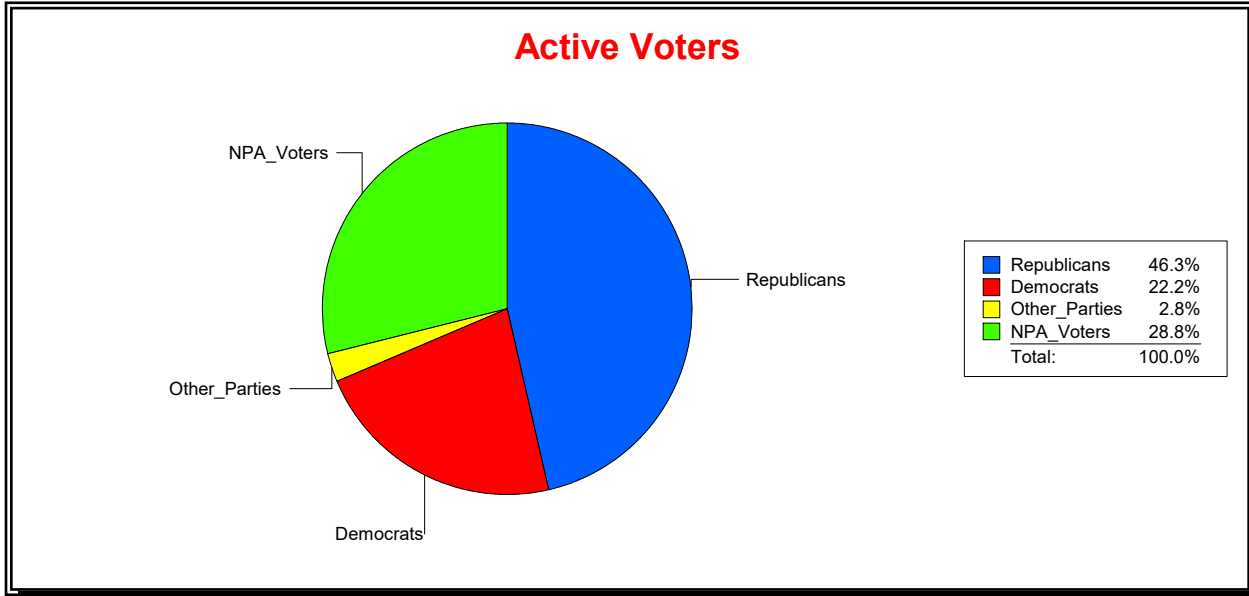

Ron Turner

Supervisor of Elections

Sarasota County, FL

Date 12/1/2023

Time 07:49 AM

Graphs of District Registration

District	Active Registered Voters					Inactive Voters				
	Total	Dems	Reps	NonP	Other	Total	Dems	Reps	NonP	Other
NORTH PORT 3	9,224	2,046	4,270	2,652	256	2,059	510	613	900	36