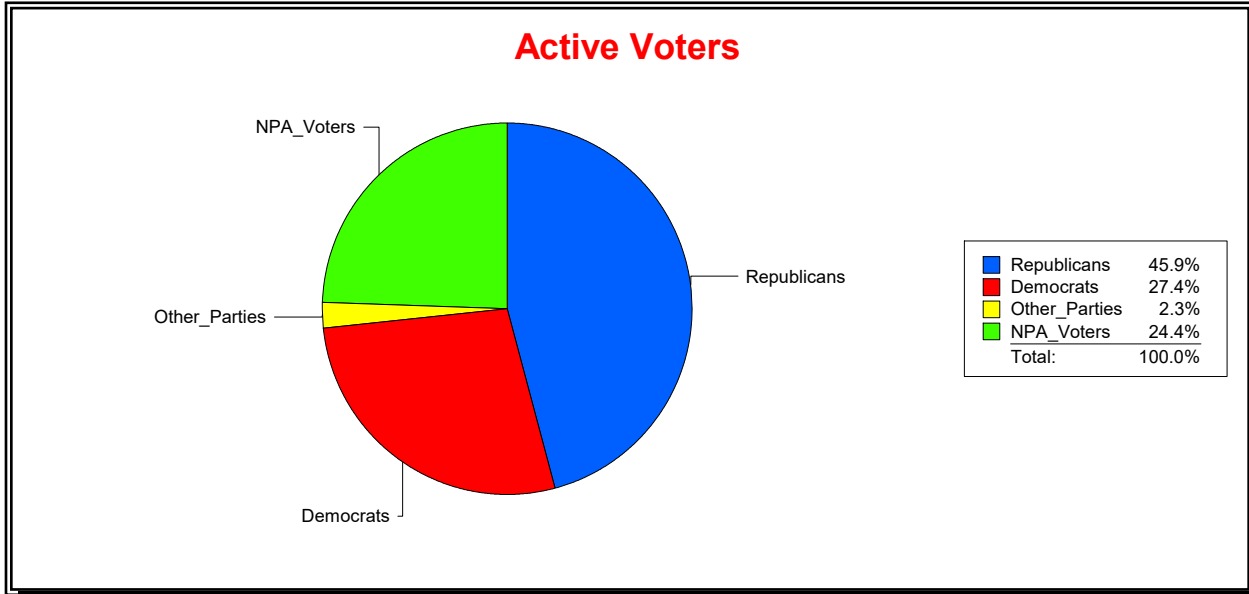

Ron Turner

Supervisor of Elections

Sarasota County, FL

Date 12/1/2023

Time 07:49 AM

Graphs of District Registration

Active Registered Voters

Inactive Voters

<u>District</u>	<u>Total</u>	<u>Dems</u>	<u>Reps</u>	<u>NonP</u>	<u>Other</u>	<u>Total</u>	<u>Dems</u>	<u>Reps</u>	<u>NonP</u>	<u>Other</u>
COUNTYWIDE	321,484	88,178	147,477	78,344	7,485	55,427	16,536	17,978	19,871	1,042