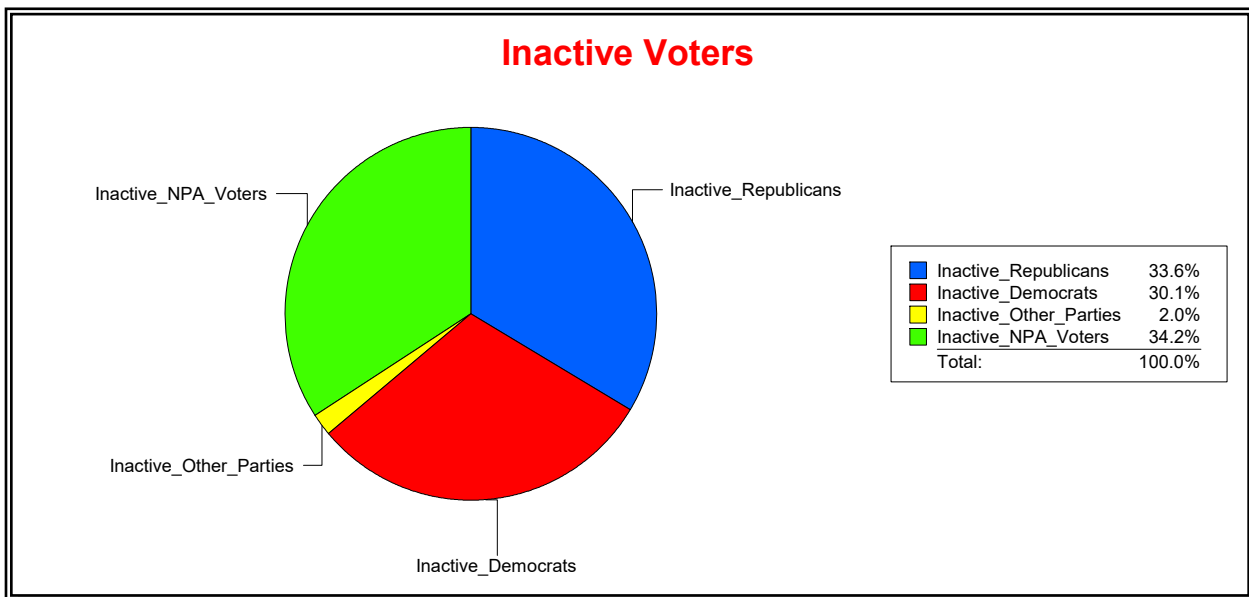

Ron Turner

Supervisor of Elections

Sarasota County, FL

Date 12/1/2023

Time 07:49 AM

Graphs of District Registration

District	Active Registered Voters					Inactive Voters				
	Total	Dems	Reps	NonP	Other	Total	Dems	Reps	NonP	Other
SCHOOL DIST 4	61,064	18,415	27,068	14,182	1,399	11,247	3,390	3,782	3,847	228