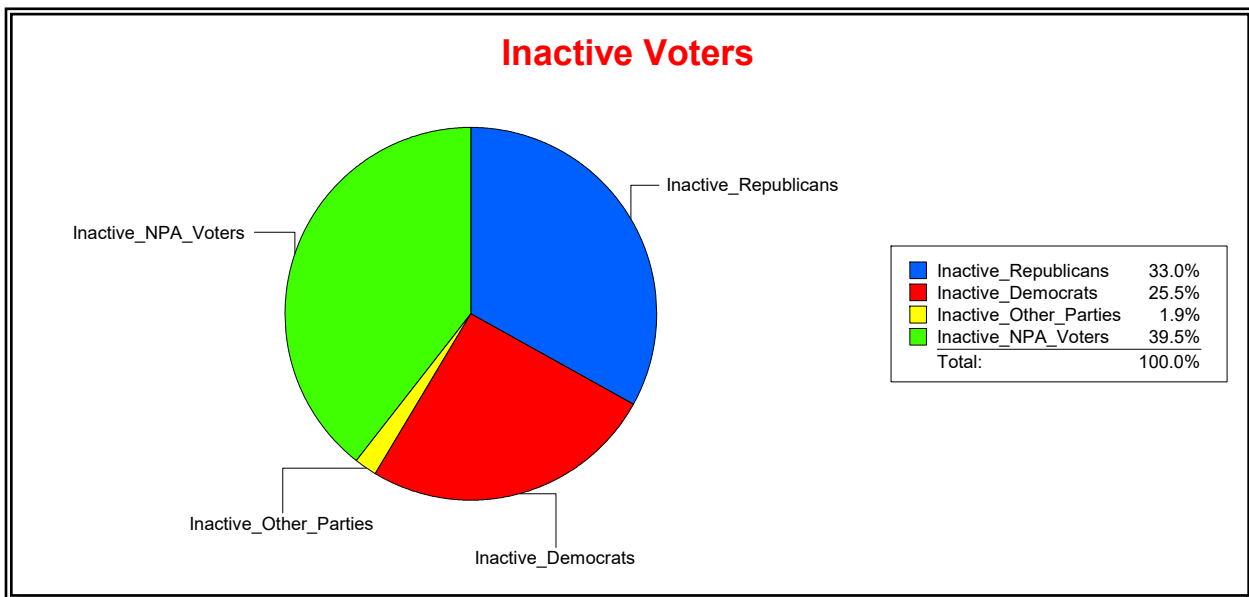

District	Total	Dems	Reps	NonP	Other	Total	Dems	Reps	NonP	Other
HOSPITAL BOARD SOUTH	115,647	26,970	55,961	30,100	2,616	19,403	4,953	6,401	7,671	378

Ron Turner

Supervisor of Elections

Sarasota County, FL

Date 12/1/2023