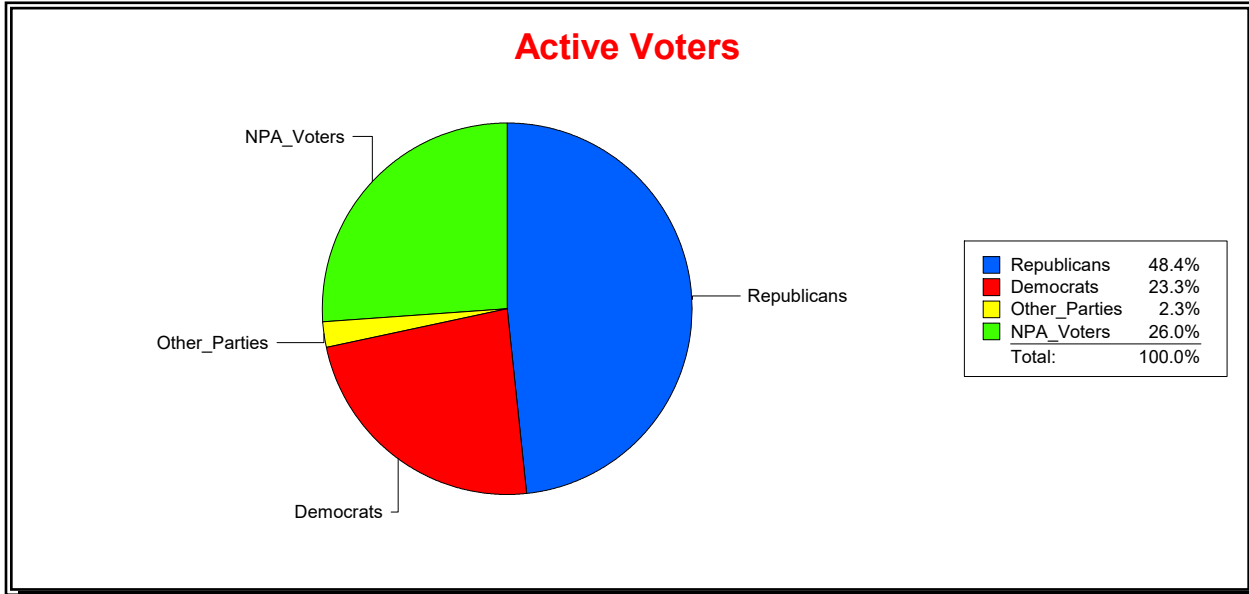

District	Total	Dems	Reps	NonP	Other	Total	Dems	Reps	NonP	Other
HOSPITAL BOARD SOUTH	115,647	26,970	55,961	30,100	2,616	19,403	4,953	6,401	7,671	378

Ron Turner

Supervisor of Elections

Sarasota County, FL

Date 12/1/2023