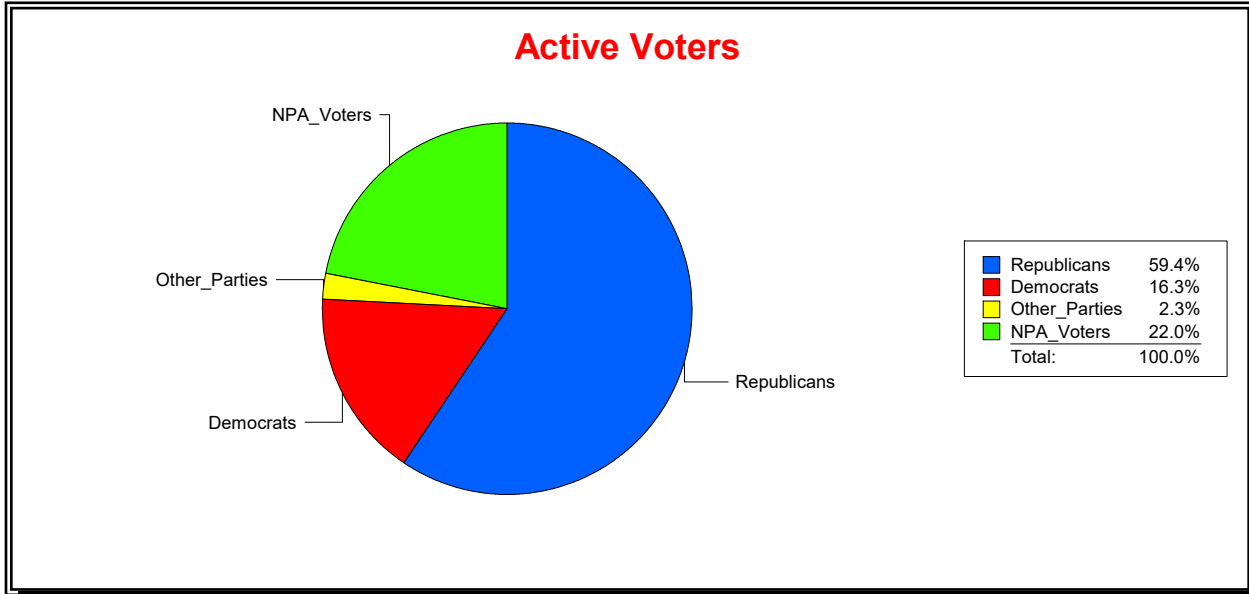

Ron Turner

Supervisor of Elections

Sarasota County, FL

Date 12/1/2023

Time 07:49 AM

Graphs of District Registration

Active Registered Voters

Inactive Voters

District	Total	Dems	Reps	NonP	Other	Total	Dems	Reps	NonP	Other
TOSCANA ISLES CDD	1,177	192	699	259	27	40	7	21	12	0