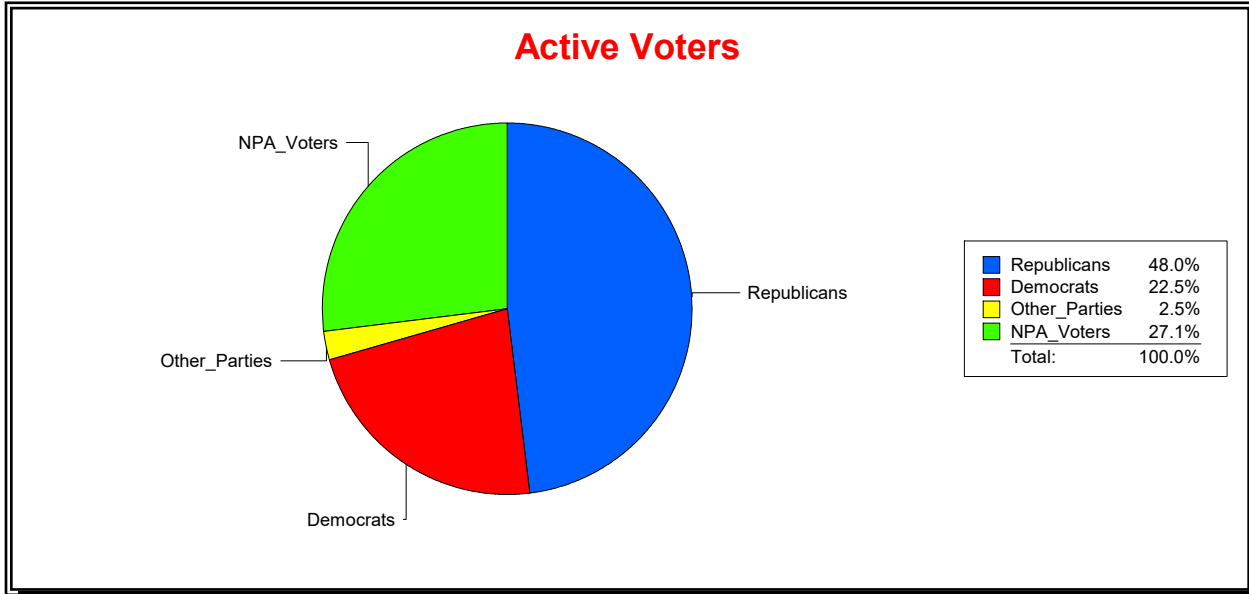

Ron Turner

Supervisor of Elections

Sarasota County, FL

Date 12/1/2023

Time 07:49 AM

Graphs of District Registration

Active Registered Voters

Inactive Voters

<u>District</u>	<u>Total</u>	<u>Dems</u>	<u>Reps</u>	<u>NonP</u>	<u>Other</u>	<u>Total</u>	<u>Dems</u>	<u>Reps</u>	<u>NonP</u>	<u>Other</u>
NORTH PORT	54,920	12,331	26,356	14,871	1,362	10,020	2,567	3,013	4,233	207