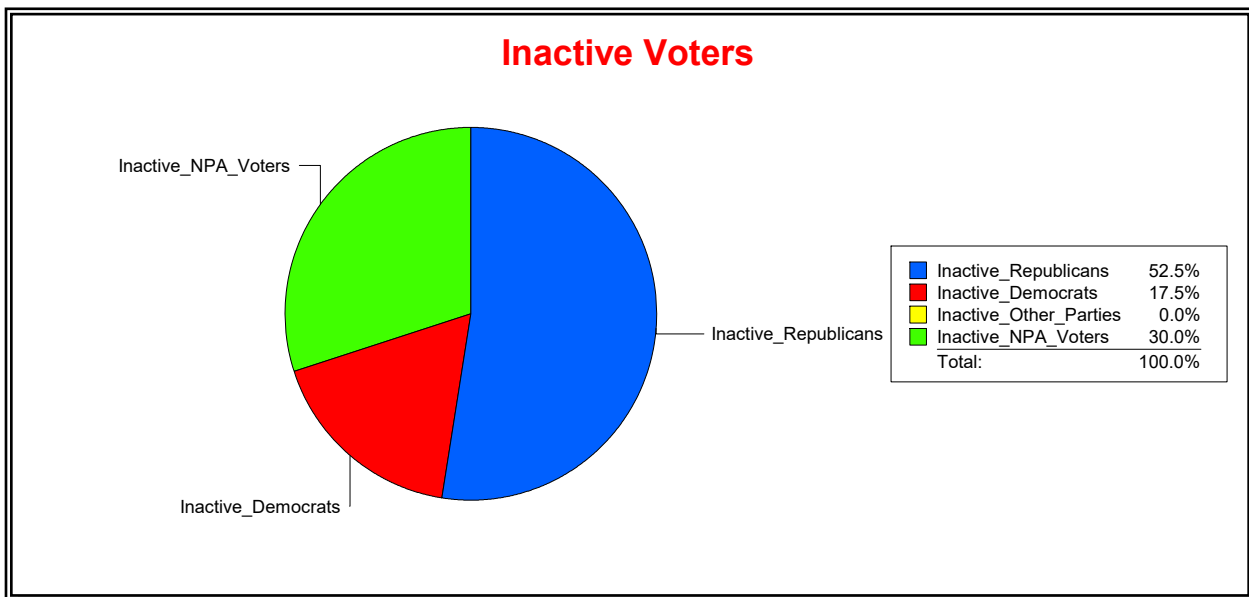

Ron Turner

Supervisor of Elections

Sarasota County, FL

Date 12/1/2023

Time 07:49 AM

Graphs of District Registration

Active Registered Voters

Inactive Voters

District	Total	Dems	Reps	NonP	Other	Total	Dems	Reps	NonP	Other
TOSCANA ISLES CDD	1,177	192	699	259	27	40	7	21	12	0