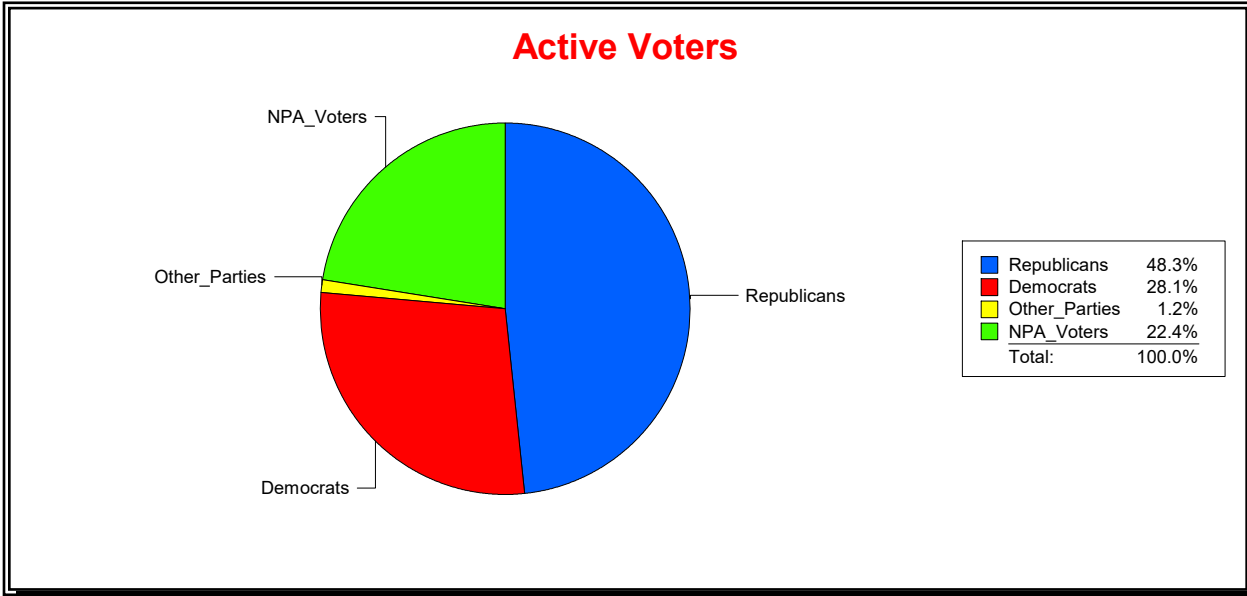

Ron Turner

Supervisor of Elections

Sarasota County, FL

Date 12/1/2023

Time 07:49 AM

Graphs of District Registration

Active Registered Voters

Inactive Voters

District	Total	Dems	Reps	NonP	Other	Total	Dems	Reps	NonP	Other
TRI-PAR PK & REC DIST	505	142	244	113	6	74	29	34	9	2