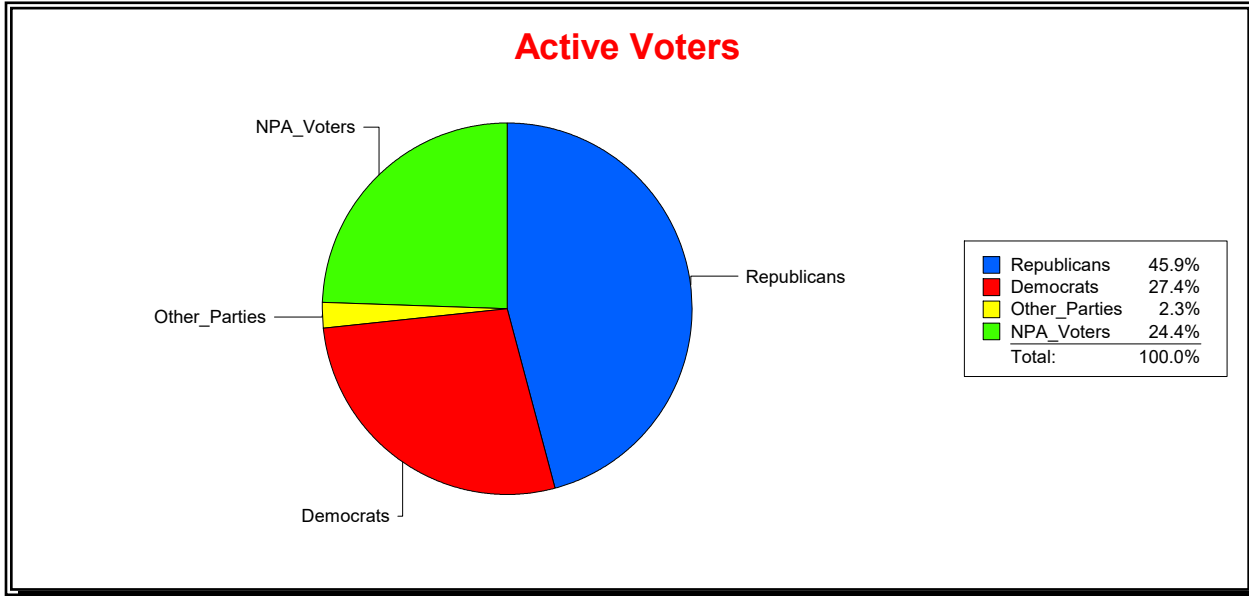

District	Total	Dems	Reps	NonP	Other	Total	Dems	Reps	NonP	Other
STATE SENATE 22	321,484	88,178	147,477	78,344	7,485	55,427	16,536	17,978	19,871	1,042

Ron Turner

Supervisor of Elections

Sarasota County, FL