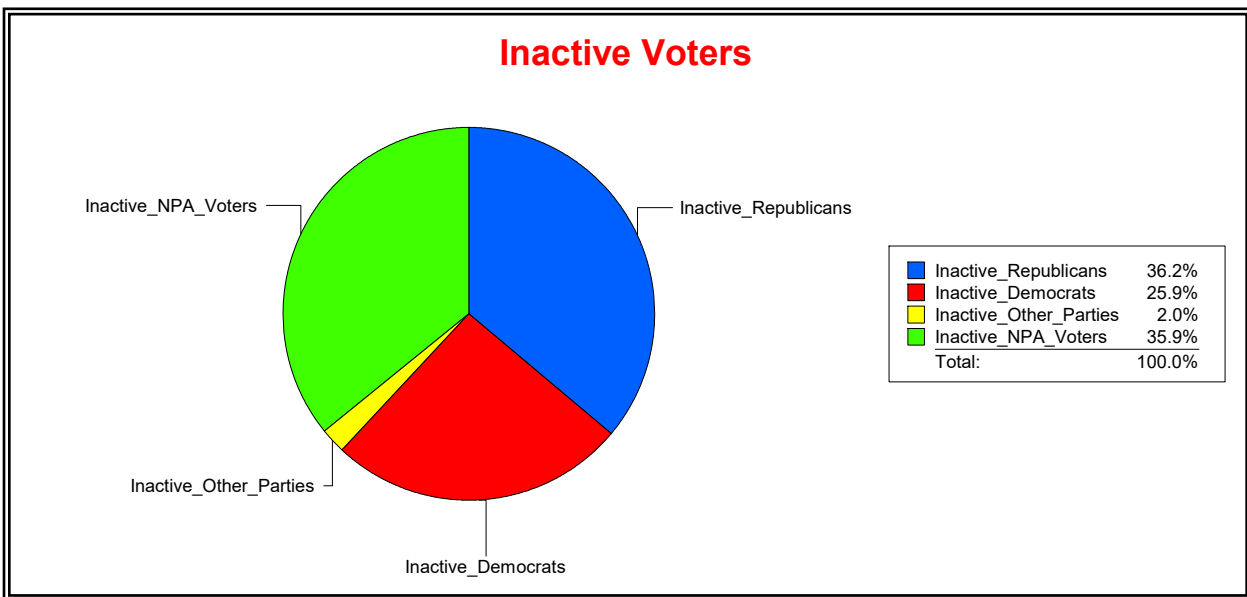

Ron Turner

Supervisor of Elections

Sarasota County, FL

Date 12/1/2023

Time 07:49 AM

Graphs of District Registration

Active Registered Voters

Inactive Voters

District	Total	Dems	Reps	NonP	Other	Total	Dems	Reps	NonP	Other
ENGLEWOOD WATER DIST	13,660	3,180	6,768	3,418	294	2,152	557	779	772	44