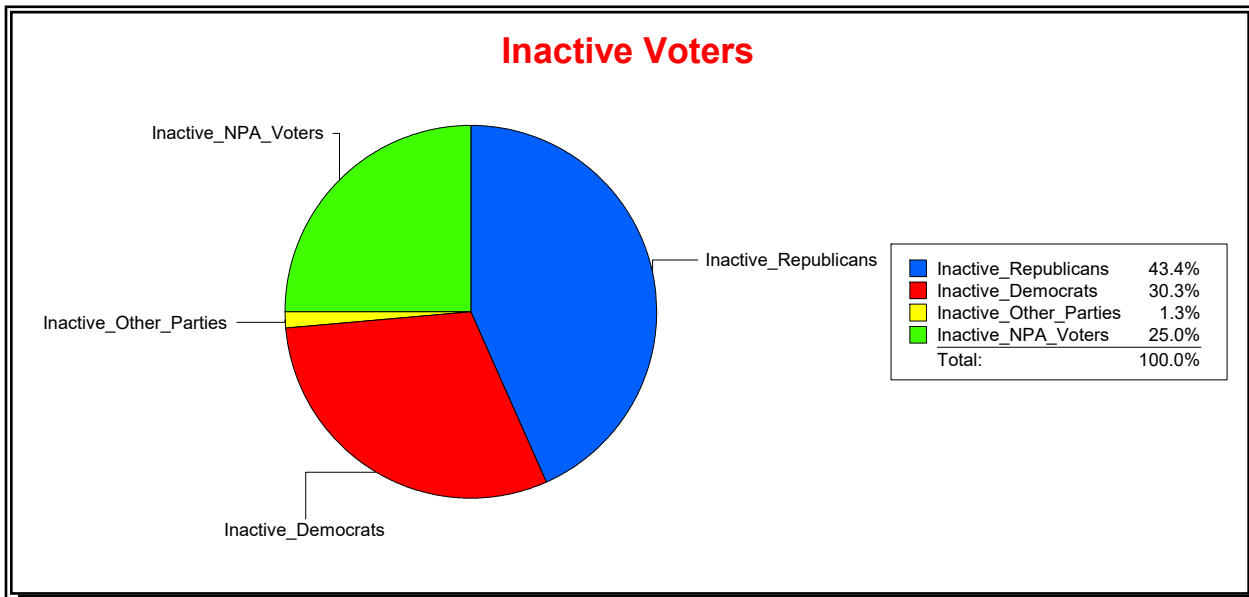

Ron Turner

Supervisor of Elections

Sarasota County, FL

Date 12/1/2023

Time 07:49 AM

Graphs of District Registration

Active Registered Voters

Inactive Voters

District	Total	Dems	Reps	NonP	Other	Total	Dems	Reps	NonP	Other
BOBCAT TRAIL CDD	755	164	394	188	9	76	23	33	19	1