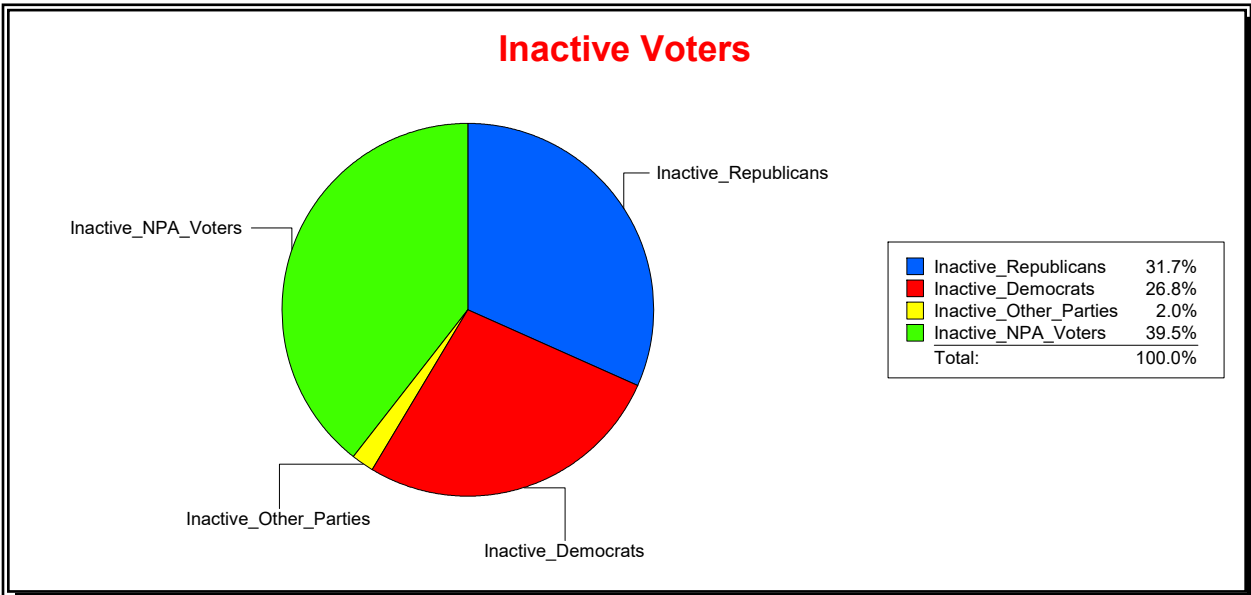

Ron Turner

Supervisor of Elections

Sarasota County, FL

Date 12/1/2023

Time 07:49 AM

Graphs of District Registration

Active Registered Voters

Inactive Voters

District	Total	Dems	Reps	NonP	Other	Total	Dems	Reps	NonP	Other
NORTH PORT 4	7,976	1,981	3,749	2,079	167	1,629	436	517	643	33