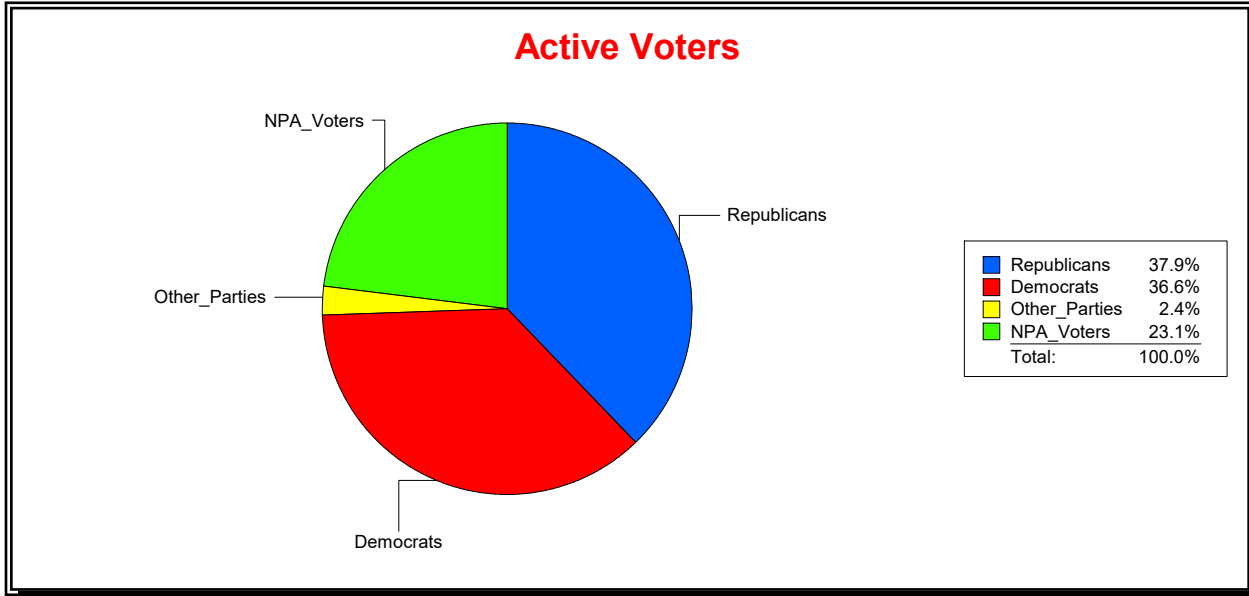

Ron Turner

Supervisor of Elections

Sarasota County, FL

Date 12/1/2023

Time 07:49 AM

Graphs of District Registration

Active Registered Voters

Inactive Voters

District	Total	Dems	Reps	NonP	Other	Total	Dems	Reps	NonP	Other
CNTY COMM DIST 2	57,134	20,928	21,658	13,185	1,363	12,762	4,894	3,482	4,169	217