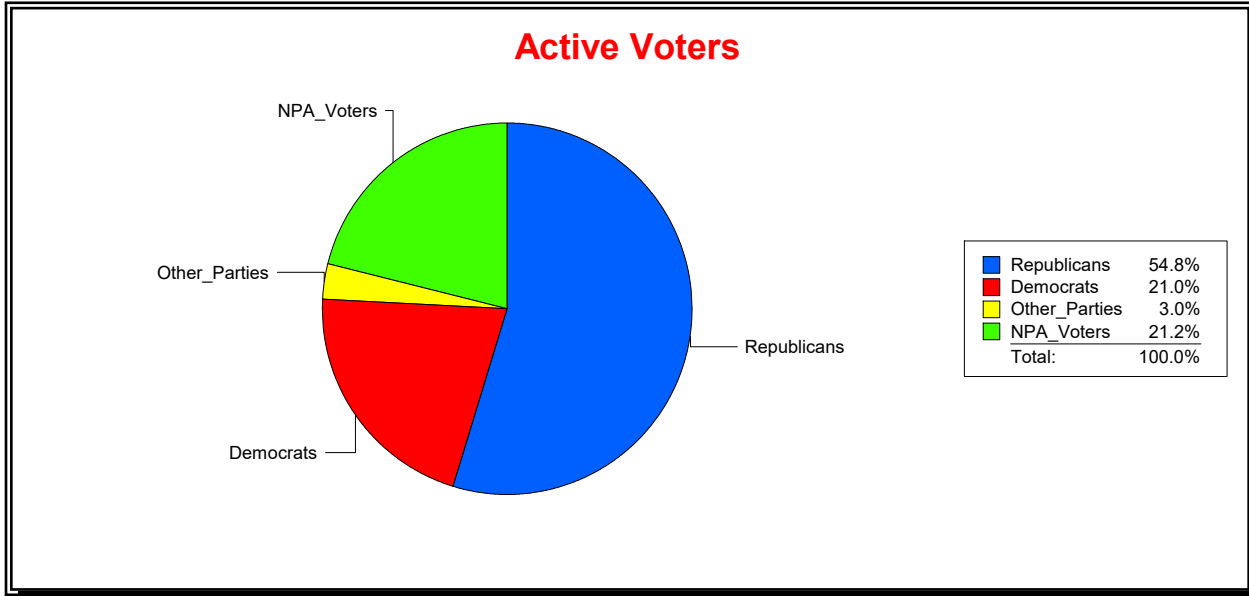

District	Total	Dems	Reps	NonP	Other	Total	Dems	Reps	NonP	Other
LBK DISTRICT 1	1,401	294	768	297	42	176	43	91	40	2

Ron Turner

Supervisor of Elections

Sarasota County, FL

Date 12/1/2023

Time 07:49 AM

Graphs of District Registration