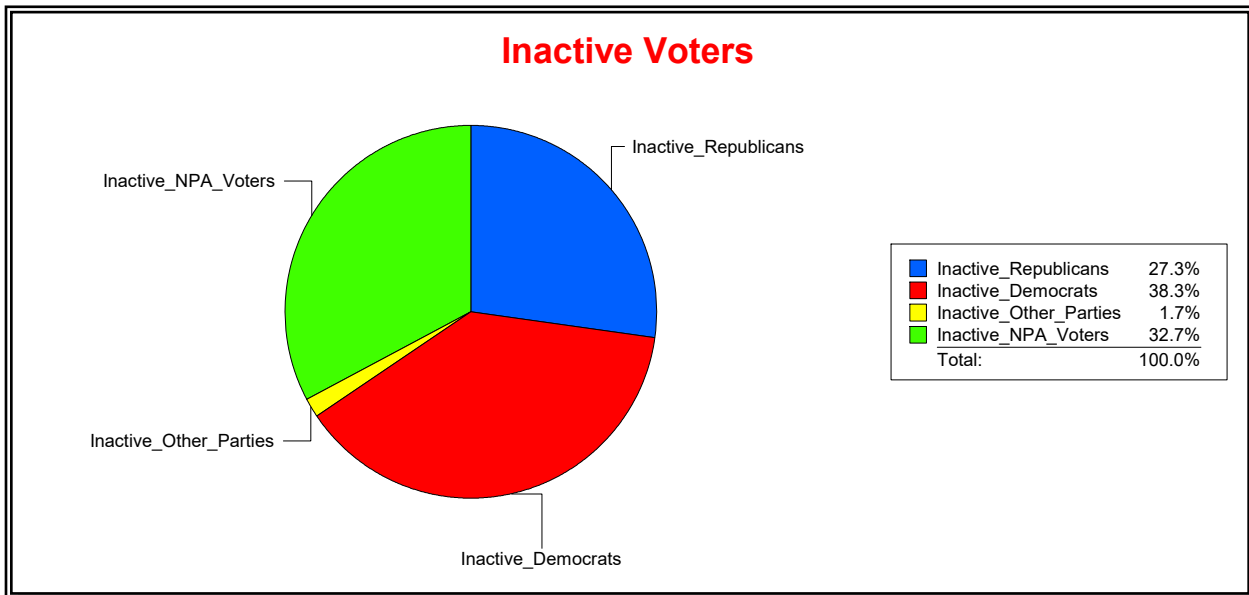

Ron Turner

Supervisor of Elections

Sarasota County, FL

Date 12/1/2023

Time 07:49 AM

Graphs of District Registration

Active Registered Voters

Inactive Voters

District	Total	Dems	Reps	NonP	Other	Total	Dems	Reps	NonP	Other
SOIL AND WATER DIST 2	57,134	20,928	21,658	13,185	1,363	12,762	4,894	3,482	4,169	217