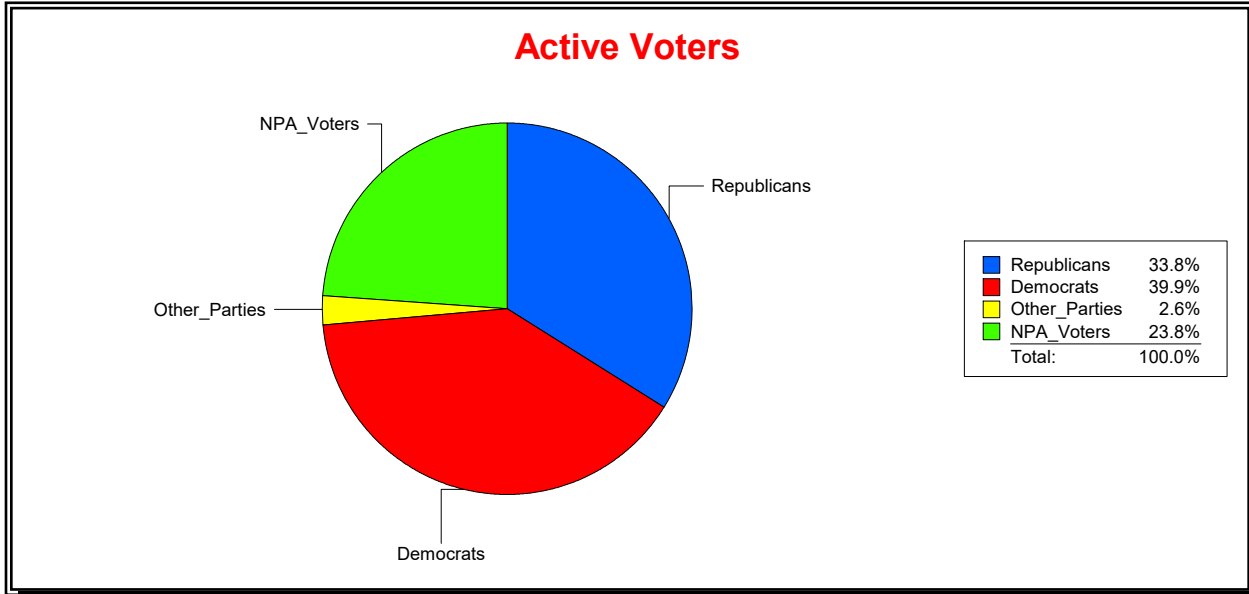

District	Total	Dems	Reps	NonP	Other	Total	Dems	Reps	NonP	Other
SARASOTA	33,320	13,287	11,260	7,919	854	8,472	3,521	1,990	2,810	151

Ron Turner

Supervisor of Elections

Sarasota County, FL

Date 12/1/2023

Time 07:49 AM