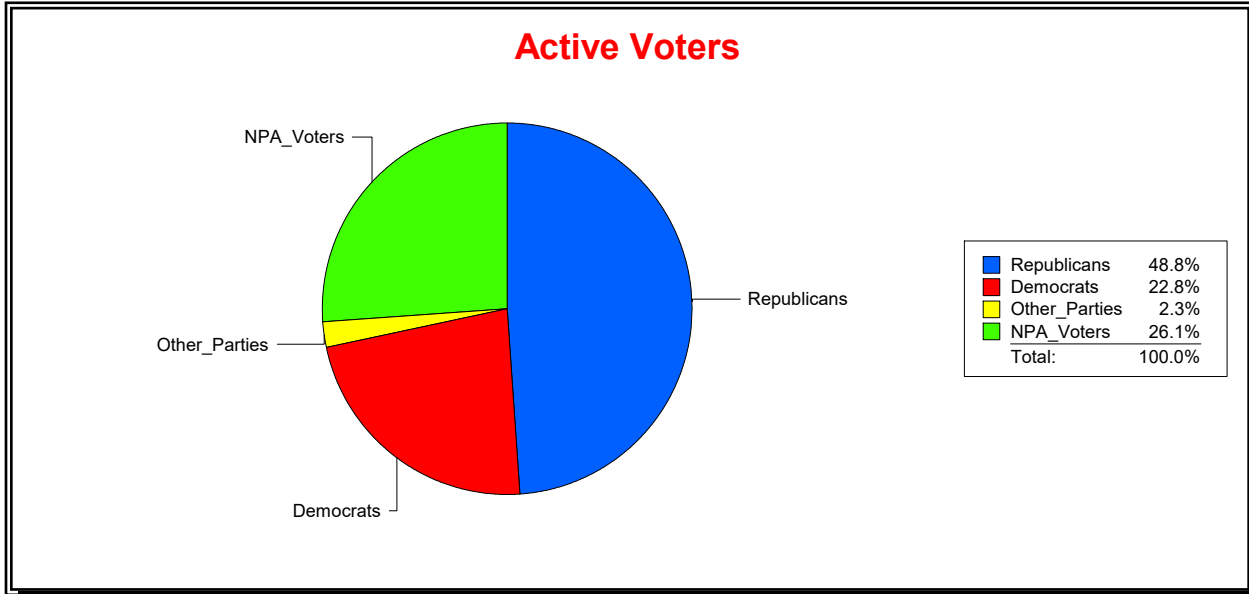

Ron Turner

Supervisor of Elections

Sarasota County, FL

Date 12/1/2023

Time 07:49 AM

Graphs of District Registration

Active Registered Voters

Inactive Voters

<u>District</u>	<u>Total</u>	<u>Dems</u>	<u>Reps</u>	<u>NonP</u>	<u>Other</u>	<u>Total</u>	<u>Dems</u>	<u>Reps</u>	<u>NonP</u>	<u>Other</u>
NORTH PORT 5	16,094	3,673	7,850	4,203	368	2,399	637	714	999	49