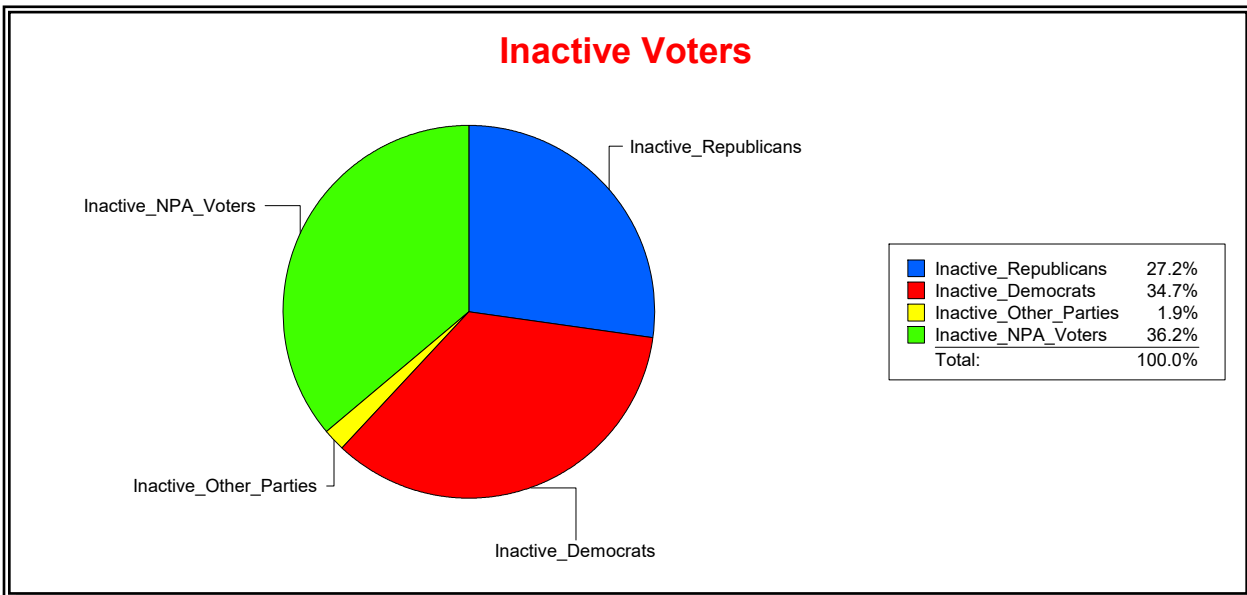

Ron Turner

Supervisor of Elections

Sarasota County, FL

Date 12/1/2023

Time 07:49 AM

Graphs of District Registration

Active Registered Voters

Inactive Voters

<u>District</u>	<u>Total</u>	<u>Dems</u>	<u>Reps</u>	<u>NonP</u>	<u>Other</u>	<u>Total</u>	<u>Dems</u>	<u>Reps</u>	<u>NonP</u>	<u>Other</u>
SARASOTA 3	9,289	3,397	3,359	2,290	243	2,456	853	669	888	46