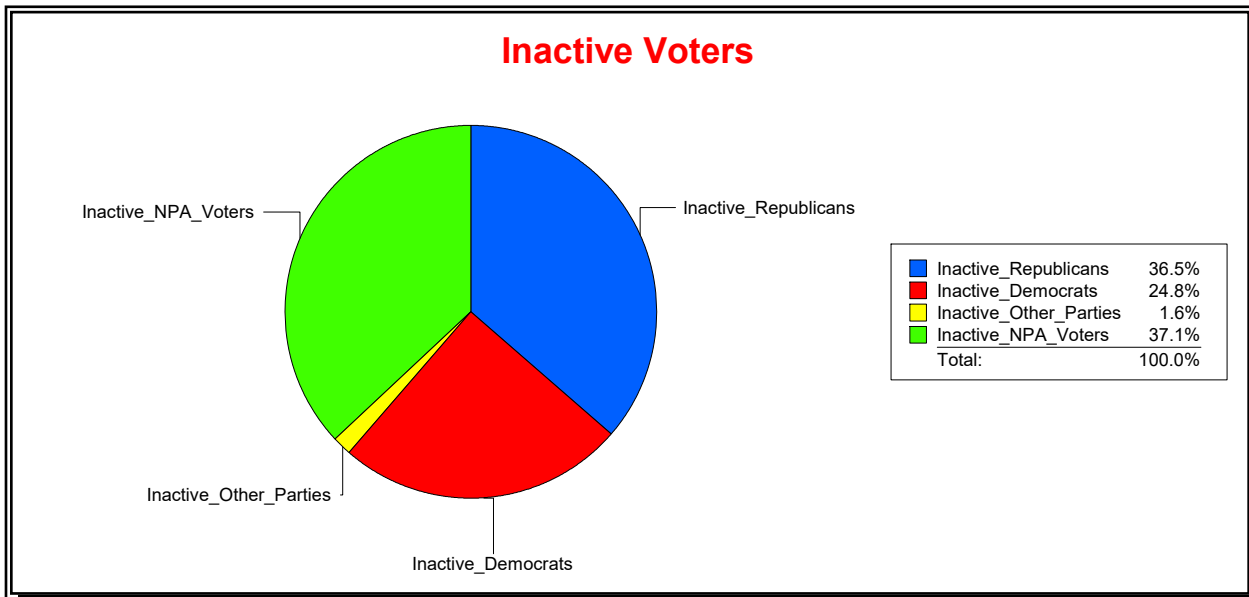

Ron Turner

Supervisor of Elections

Sarasota County, FL

Date 12/1/2023

Time 07:49 AM

Graphs of District Registration

Active Registered Voters

Inactive Voters

District	Total	Dems	Reps	NonP	Other	Total	Dems	Reps	NonP	Other
CNTY COMM DIST 3	69,525	16,812	33,862	17,406	1,445	9,928	2,466	3,620	3,679	163