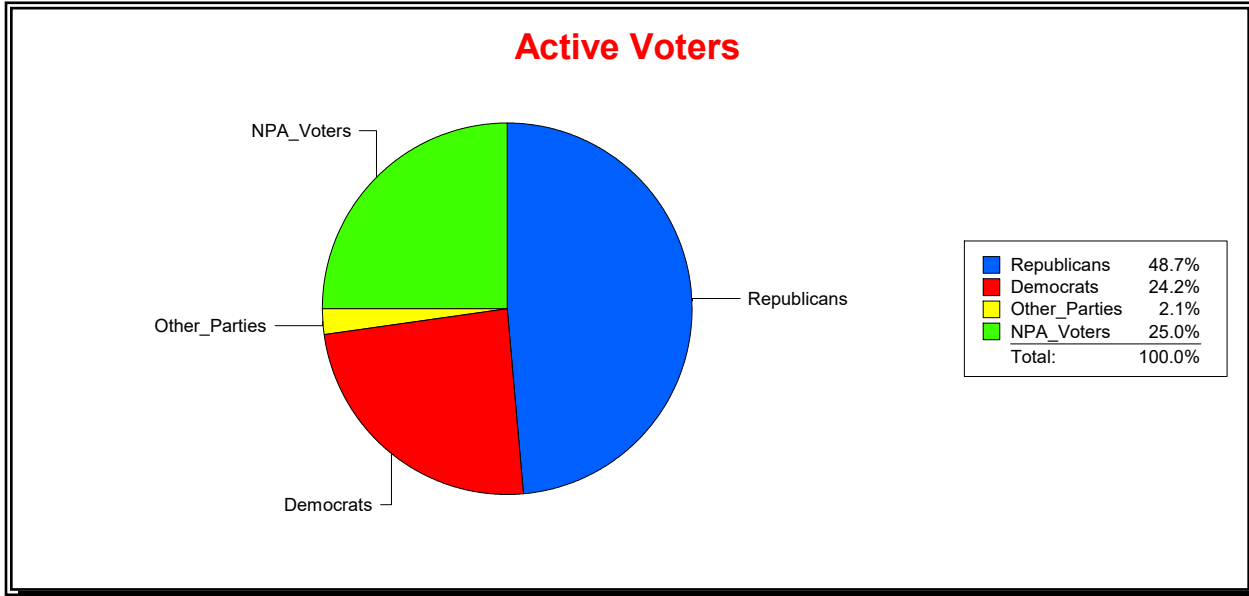

Ron Turner

Supervisor of Elections

Sarasota County, FL

Date 12/1/2023

Time 07:49 AM

Graphs of District Registration

Active Registered Voters

Inactive Voters

District	Total	Dems	Reps	NonP	Other	Total	Dems	Reps	NonP	Other
CNTY COMM DIST 3	69,525	16,812	33,862	17,406	1,445	9,928	2,466	3,620	3,679	163