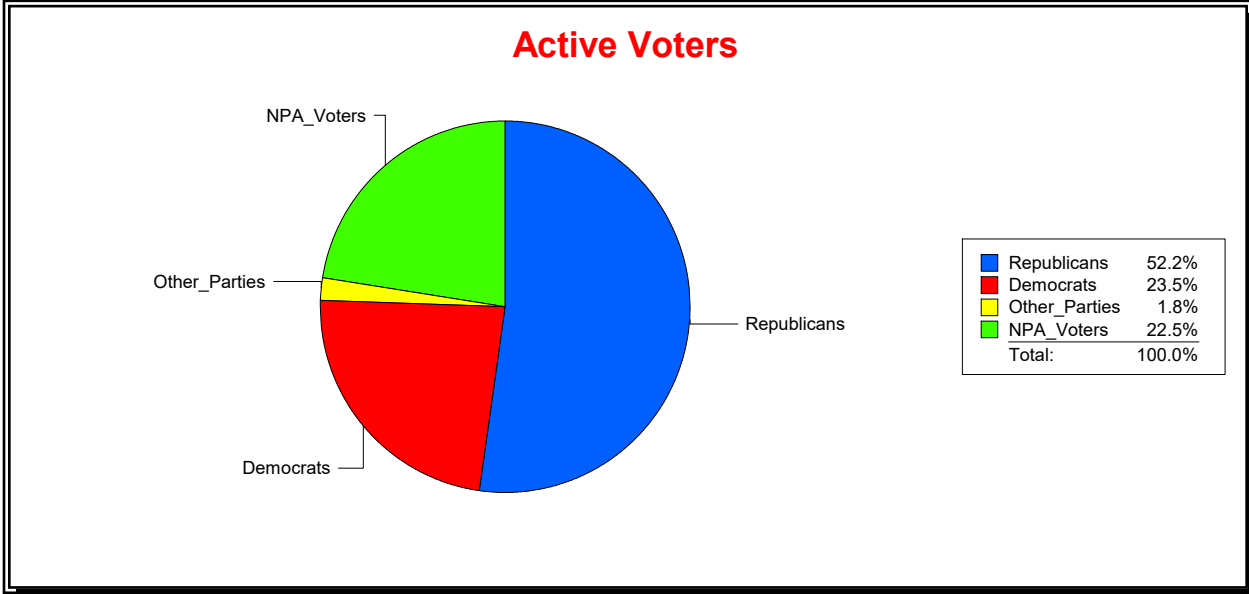

District	Total	Dems	Reps	NonP	Other	Total	Dems	Reps	NonP	Other
BLACKBURN CREEK	2,390	562	1,247	538	43	130	25	56	48	1

Ron Turner

Supervisor of Elections

Sarasota County, FL

Date 12/1/2023

Time 07:49 AM

Graphs of District Registration