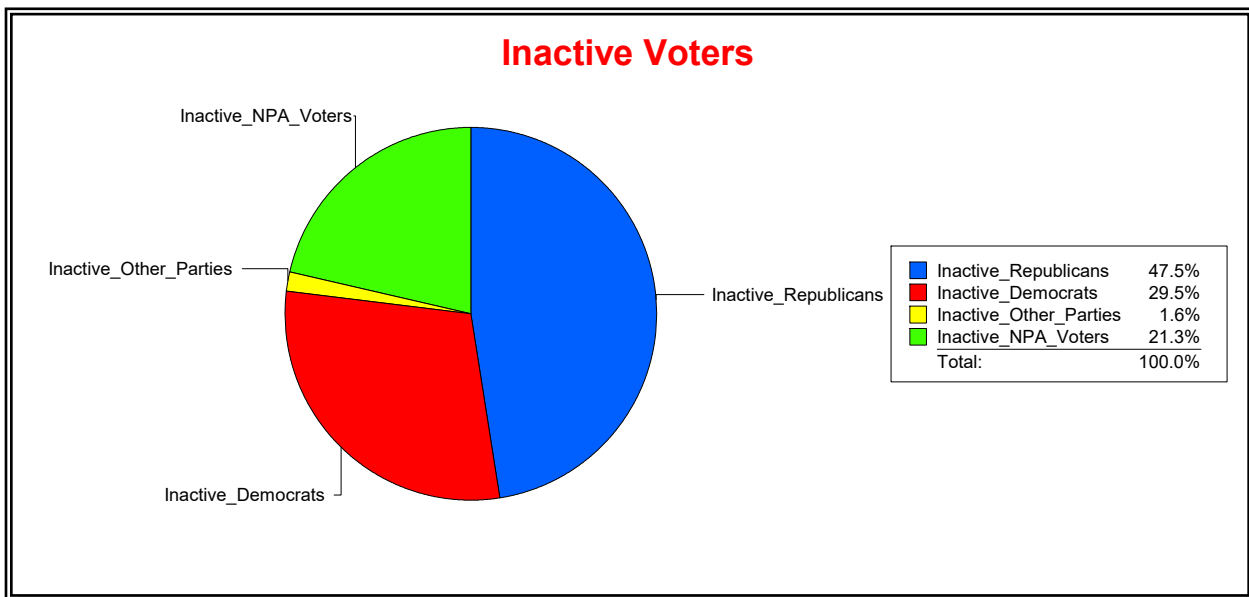

Ron Turner

Supervisor of Elections

Sarasota County, FL

Date 12/1/2023

Time 07:49 AM

Graphs of District Registration

Active Registered Voters

Inactive Voters

<u>District</u>	<u>Total</u>	<u>Dems</u>	<u>Reps</u>	<u>NonP</u>	<u>Other</u>	<u>Total</u>	<u>Dems</u>	<u>Reps</u>	<u>NonP</u>	<u>Other</u>
LONGBOAT KEY 4	370	102	180	80	8	61	18	29	13	1