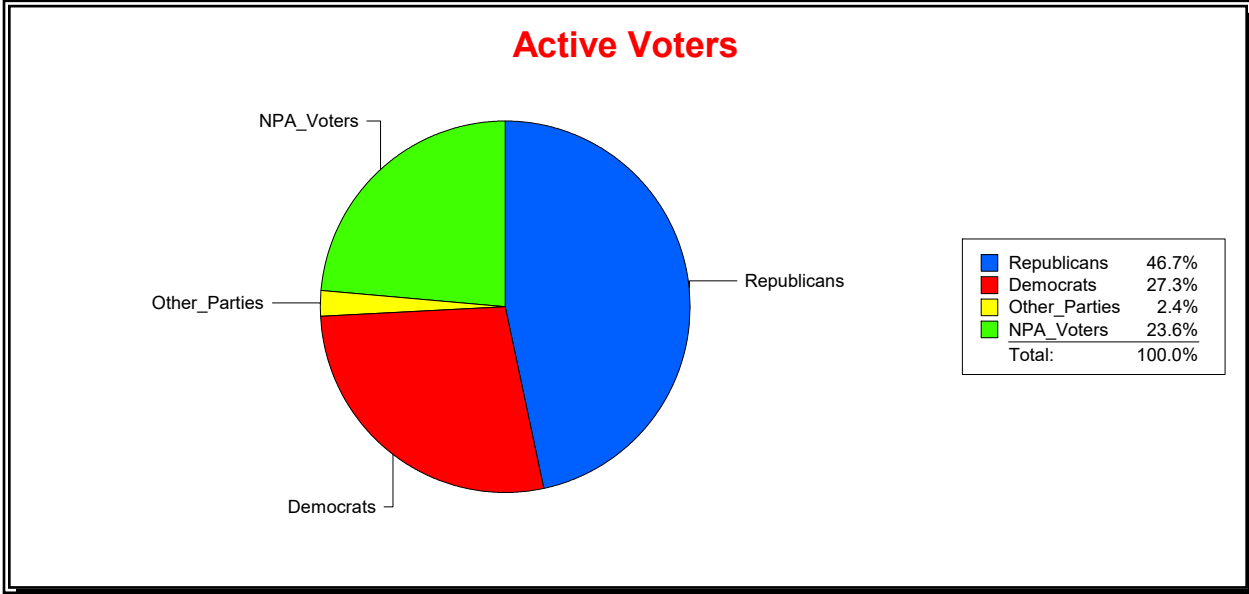

Ron Turner

Supervisor of Elections

Sarasota County, FL

Date 12/1/2023

Time 07:49 AM

Graphs of District Registration

Active Registered Voters

Inactive Voters

District	Total	Dems	Reps	NonP	Other	Total	Dems	Reps	NonP	Other
CNTY COMM DIST 4	68,066	18,607	31,805	16,053	1,601	10,103	2,922	3,478	3,506	197