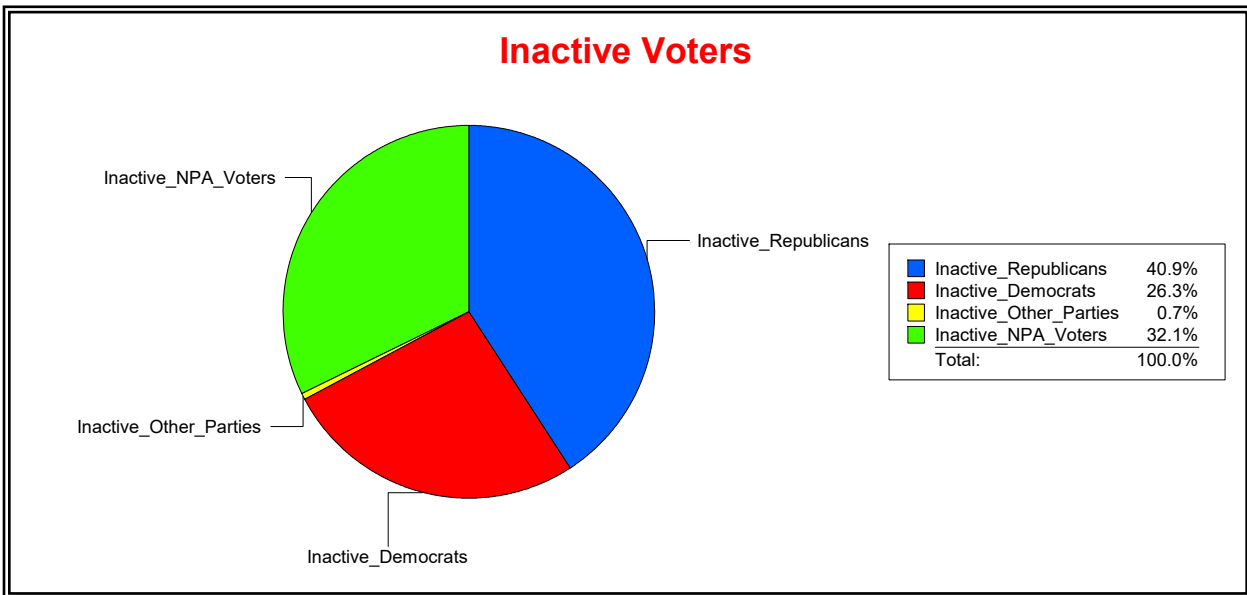

District	Total	Dems	Reps	NonP	Other	Total	Dems	Reps	NonP	Other
VENETIAN CDD	1,885	476	938	437	34	137	36	56	44	1

Ron Turner

Supervisor of Elections

Sarasota County, FL

Date 12/1/2023

Time 07:49 AM

Graphs of District Registration