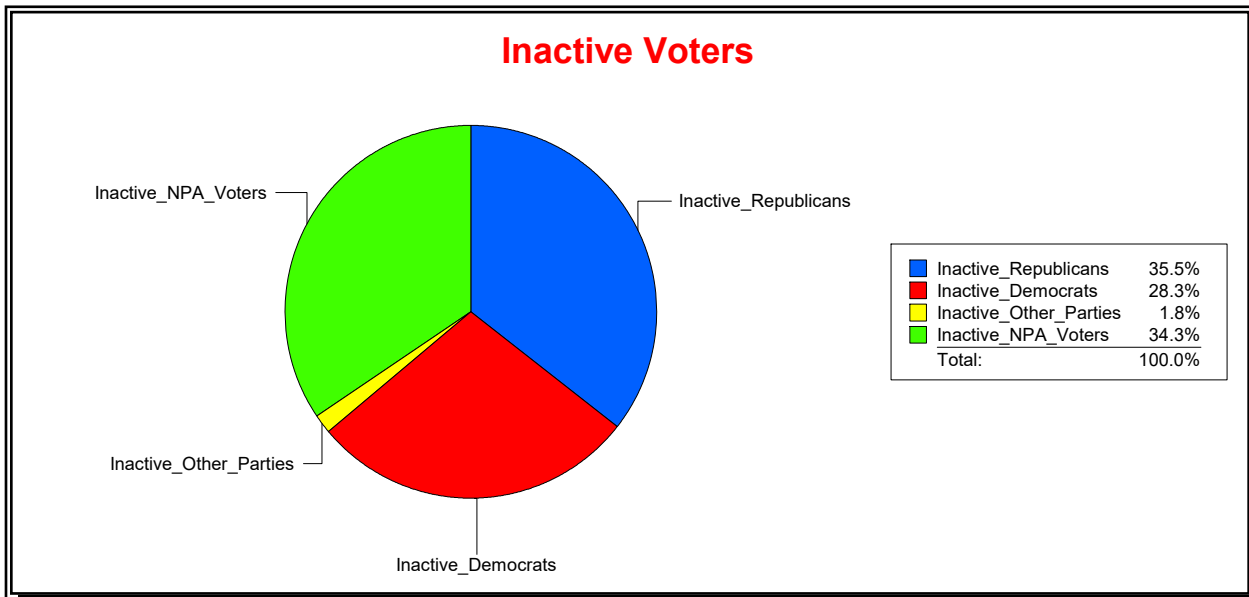

Ron Turner

Supervisor of Elections

Sarasota County, FL

Date 12/1/2023

Time 07:49 AM

Graphs of District Registration

Active Registered Voters

Inactive Voters

District	Total	Dems	Reps	NonP	Other	Total	Dems	Reps	NonP	Other
HOSPITAL BOARD CENTRAL	111,065	30,599	51,835	26,124	2,507	16,858	4,775	5,990	5,785	308