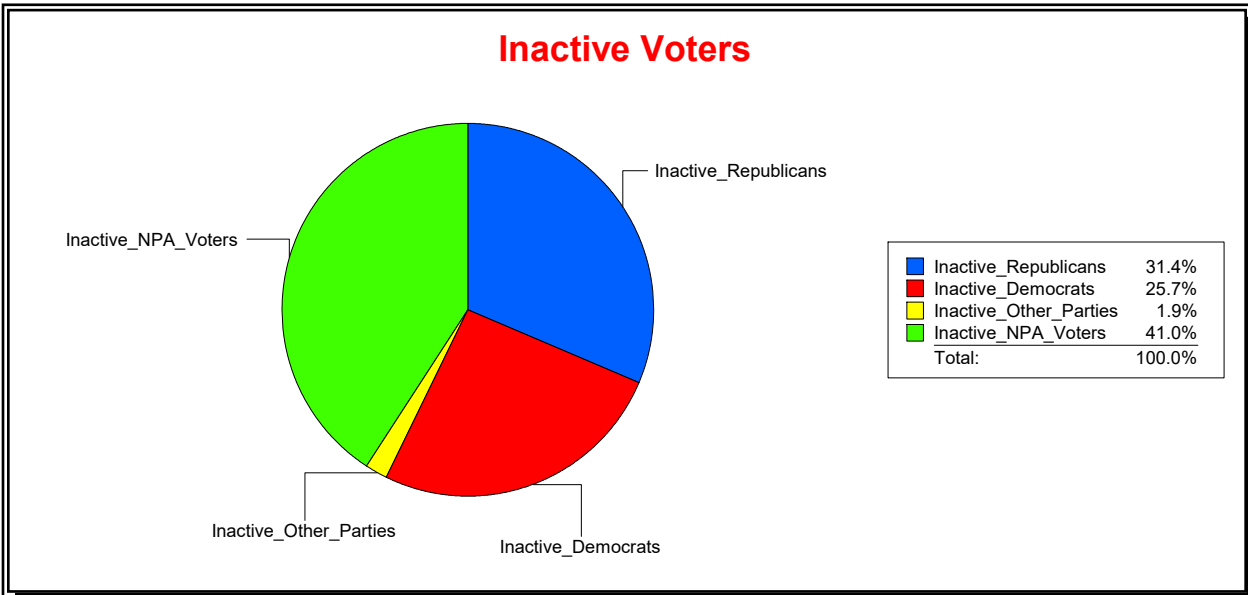

Ron Turner

Supervisor of Elections

Sarasota County, FL

Date 12/1/2023

Time 07:49 AM

Graphs of District Registration

Active Registered Voters

Inactive Voters

<u>District</u>	<u>Total</u>	<u>Dems</u>	<u>Reps</u>	<u>NonP</u>	<u>Other</u>	<u>Total</u>	<u>Dems</u>	<u>Reps</u>	<u>NonP</u>	<u>Other</u>
SCHOOL DIST 3	62,862	14,205	30,339	16,811	1,507	11,640	2,991	3,659	4,767	223