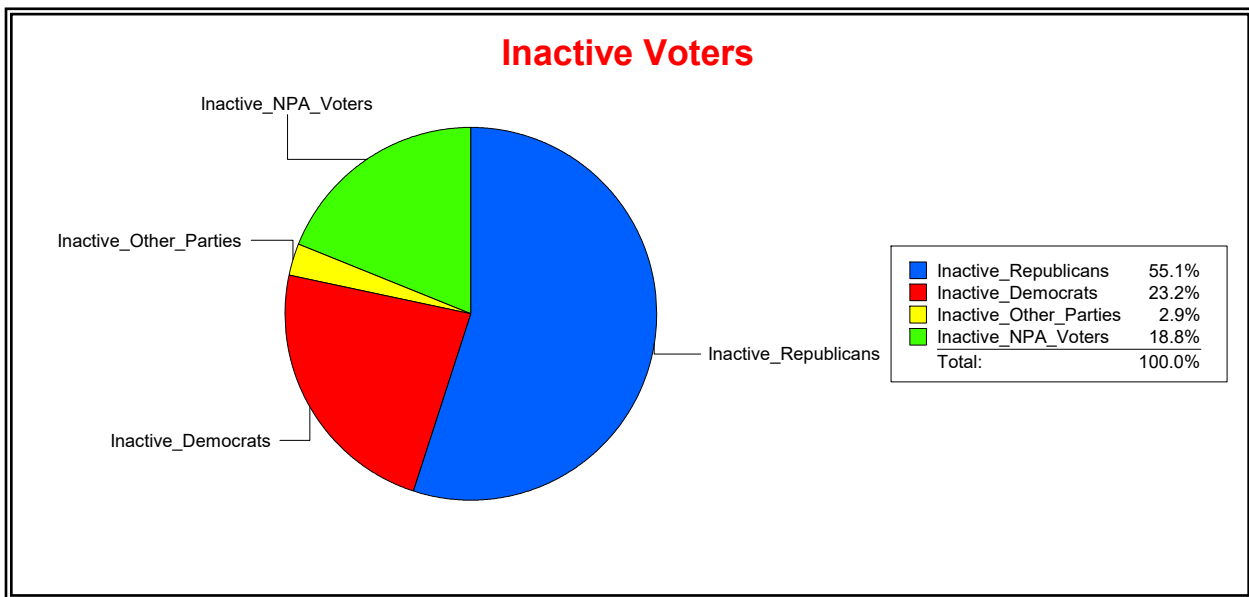

Ron Turner

Supervisor of Elections

Sarasota County, FL

Date 12/1/2023

Time 07:49 AM

Graphs of District Registration

Active Registered Voters

Inactive Voters

District	Total	Dems	Reps	NonP	Other	Total	Dems	Reps	NonP	Other
SARASOTA NATIONAL CDD	1,894	395	1,045	418	36	69	16	38	13	2