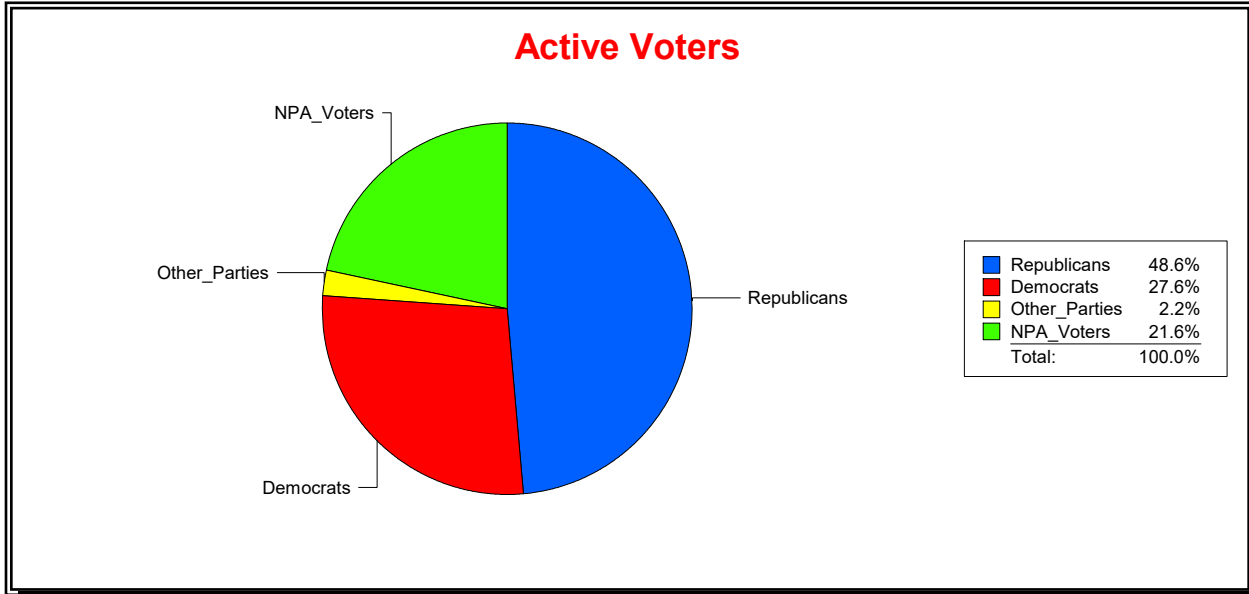

Ron Turner

Supervisor of Elections

Sarasota County, FL

Date 12/1/2023

Time 07:49 AM

Graphs of District Registration

Active Registered Voters

Inactive Voters

<u>District</u>	<u>Total</u>	<u>Dems</u>	<u>Reps</u>	<u>NonP</u>	<u>Other</u>	<u>Total</u>	<u>Dems</u>	<u>Reps</u>	<u>NonP</u>	<u>Other</u>
LONGBOAT KEY 4	370	102	180	80	8	61	18	29	13	1