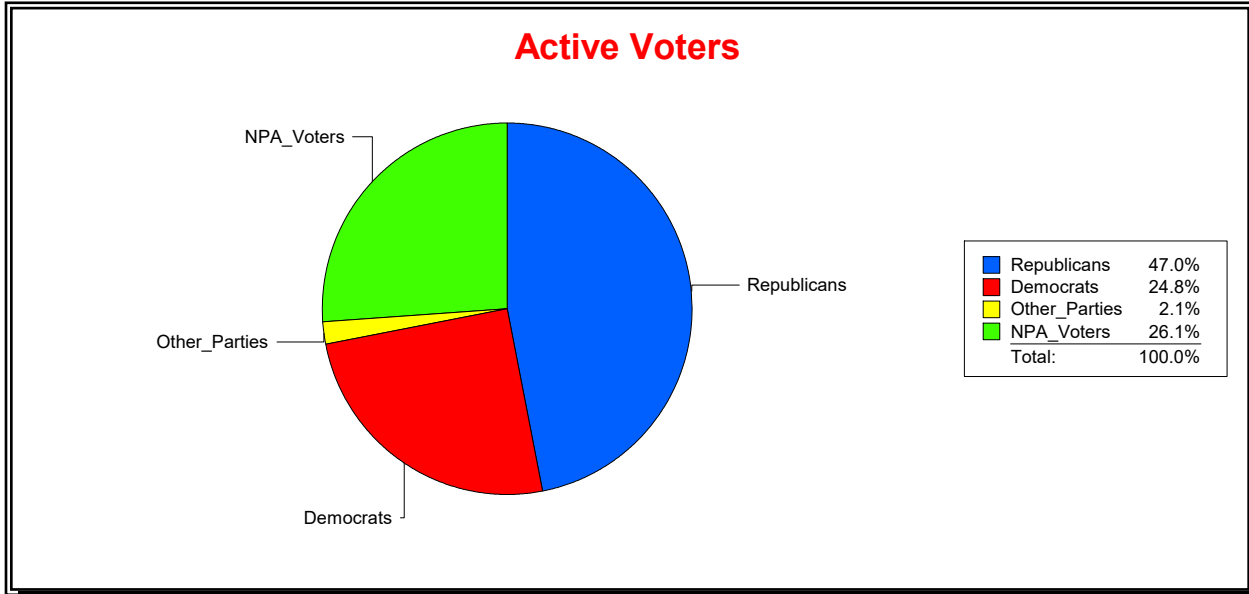

Ron Turner

Supervisor of Elections

Sarasota County, FL

Date 12/1/2023

Time 07:49 AM

Graphs of District Registration

Active Registered Voters

Inactive Voters

District	Total	Dems	Reps	NonP	Other	Total	Dems	Reps	NonP	Other
NORTH PORT DIST 4	7,976	1,981	3,749	2,079	167	1,629	436	517	643	33