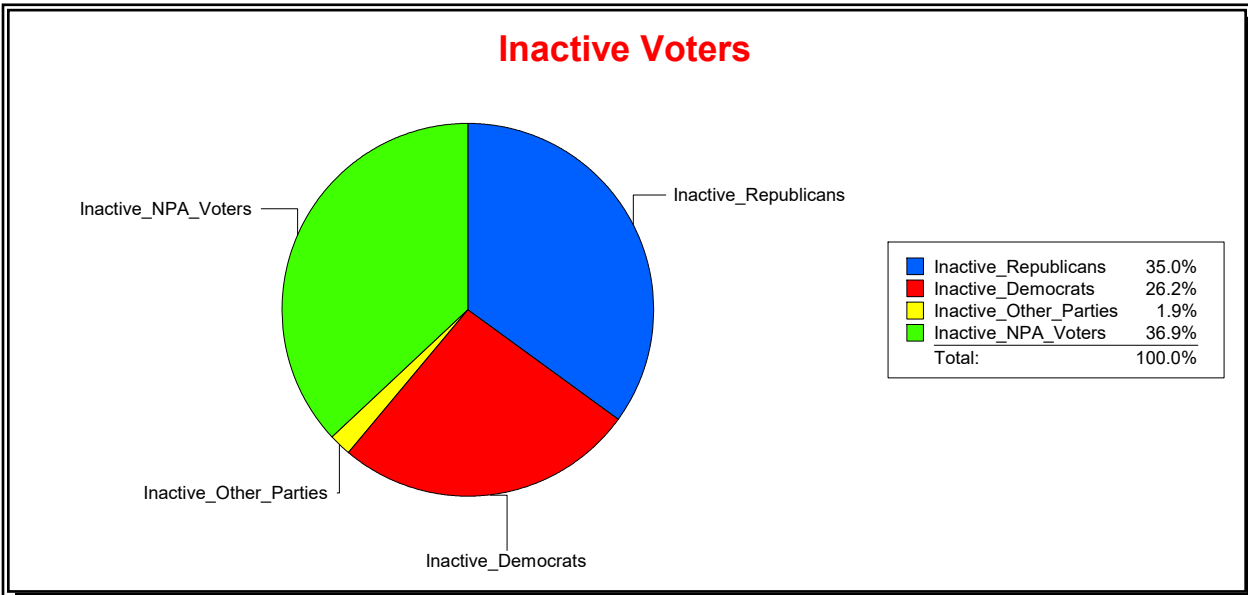

Ron Turner

Supervisor of Elections

Sarasota County, FL

Date 12/1/2023

Time 07:49 AM

Graphs of District Registration

Active Registered Voters

Inactive Voters

<u>District</u>	<u>Total</u>	<u>Dems</u>	<u>Reps</u>	<u>NonP</u>	<u>Other</u>	<u>Total</u>	<u>Dems</u>	<u>Reps</u>	<u>NonP</u>	<u>Other</u>
WOODLANDS CDD	1,719	343	875	452	49	103	27	36	38	2