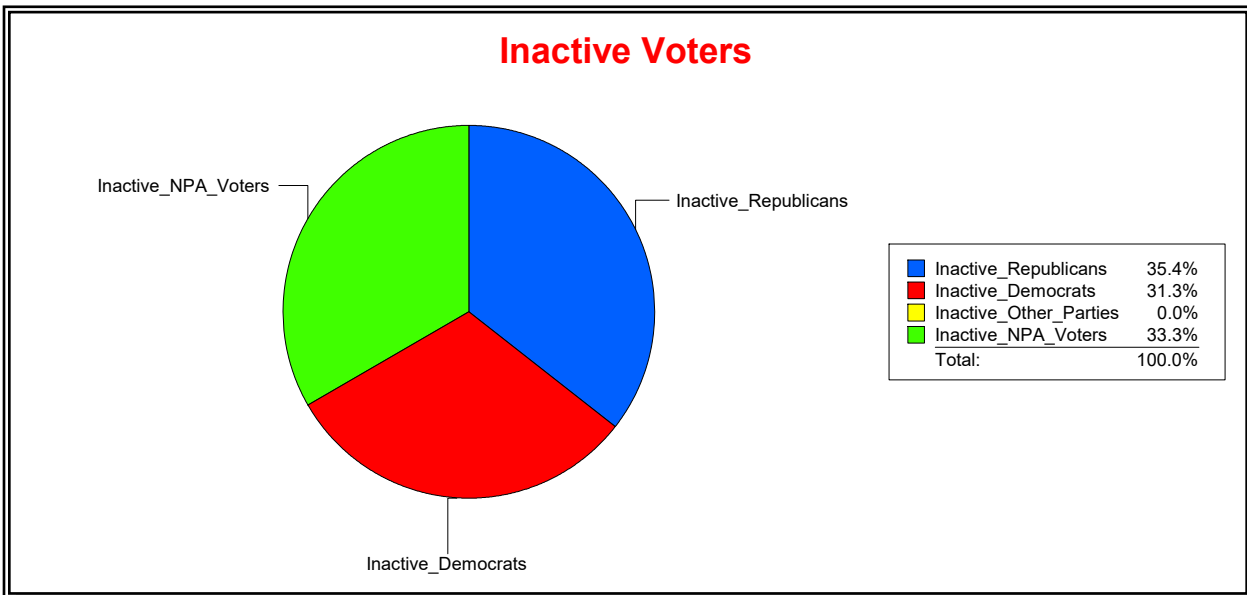

Ron Turner

Supervisor of Elections

Sarasota County, FL

Date 12/1/2023

Time 07:49 AM

Graphs of District Registration

Active Registered Voters

Inactive Voters

<u>District</u>	<u>Total</u>	<u>Dems</u>	<u>Reps</u>	<u>NonP</u>	<u>Other</u>	<u>Total</u>	<u>Dems</u>	<u>Reps</u>	<u>NonP</u>	<u>Other</u>
HLDY PK PK & REC DIST	499	152	205	129	13	96	30	34	32	0