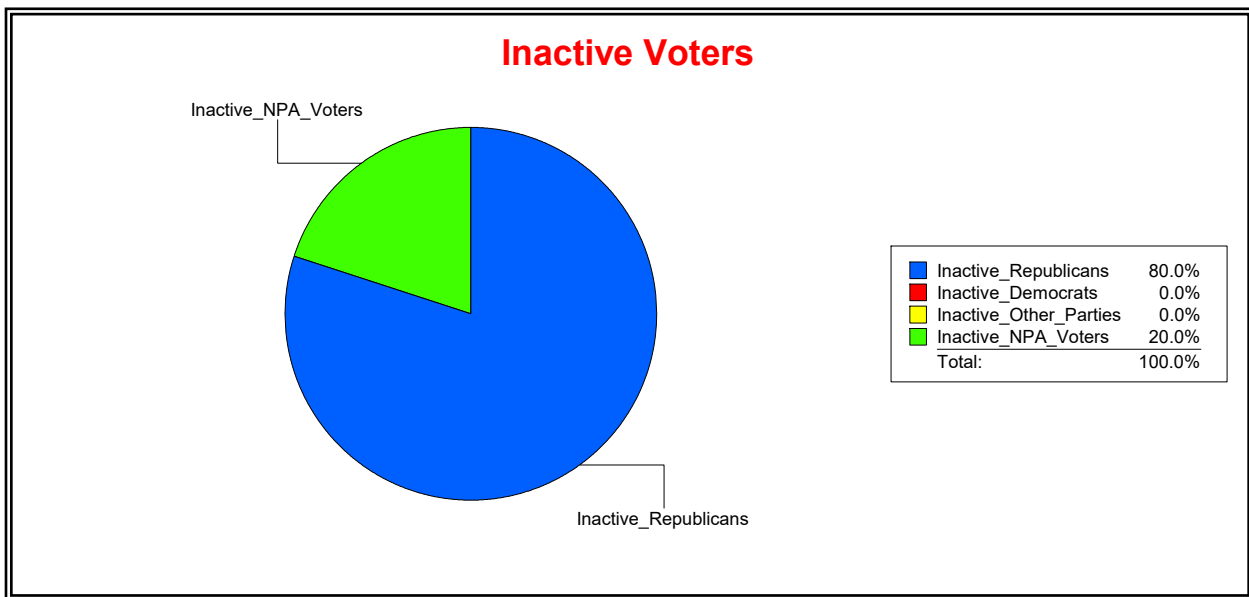

Ron Turner

Supervisor of Elections

Sarasota County, FL

Date 12/1/2023

Time 07:49 AM

Graphs of District Registration

Active Registered Voters

Inactive Voters

District	Total	Dems	Reps	NonP	Other	Total	Dems	Reps	NonP	Other
WINDWARD AT LWR CDD	324	62	179	70	13	5	0	4	1	0