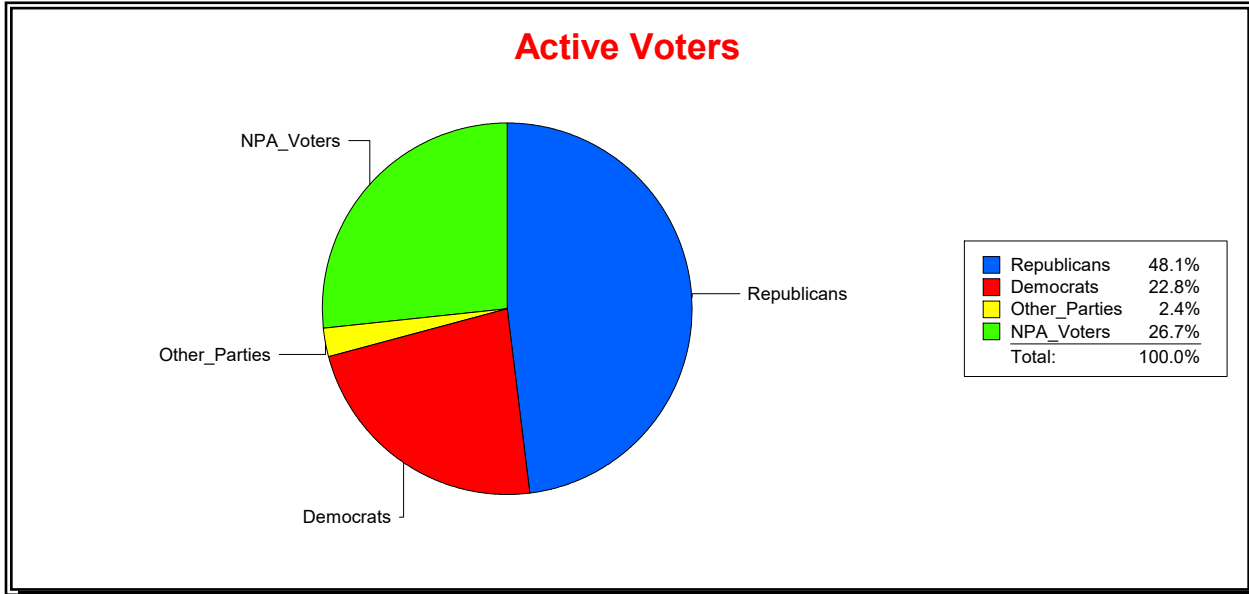

Ron Turner

Supervisor of Elections

Sarasota County, FL

Date 12/1/2023

Time 07:49 AM

Graphs of District Registration

Active Registered Voters

Inactive Voters

District	Total	Dems	Reps	NonP	Other	Total	Dems	Reps	NonP	Other
SOIL AND WATER DIST 5	63,696	14,530	30,629	17,015	1,522	11,835	3,053	3,759	4,780	243