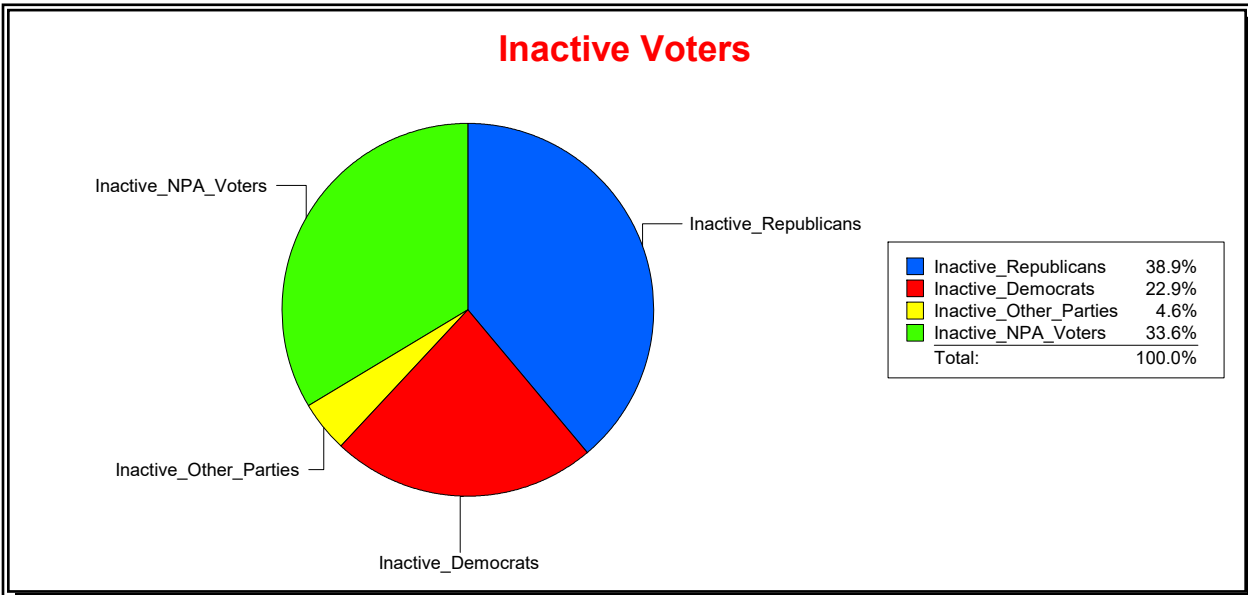

Active Registered Voters

Inactive Voters

District	Total	Dems	Reps	NonP	Other	Total	Dems	Reps	NonP	Other
LAKWOOD RANCH CDD	2,005	426	1,020	483	76	131	30	51	44	6

Ron Turner

Supervisor of Elections

Sarasota County, FL