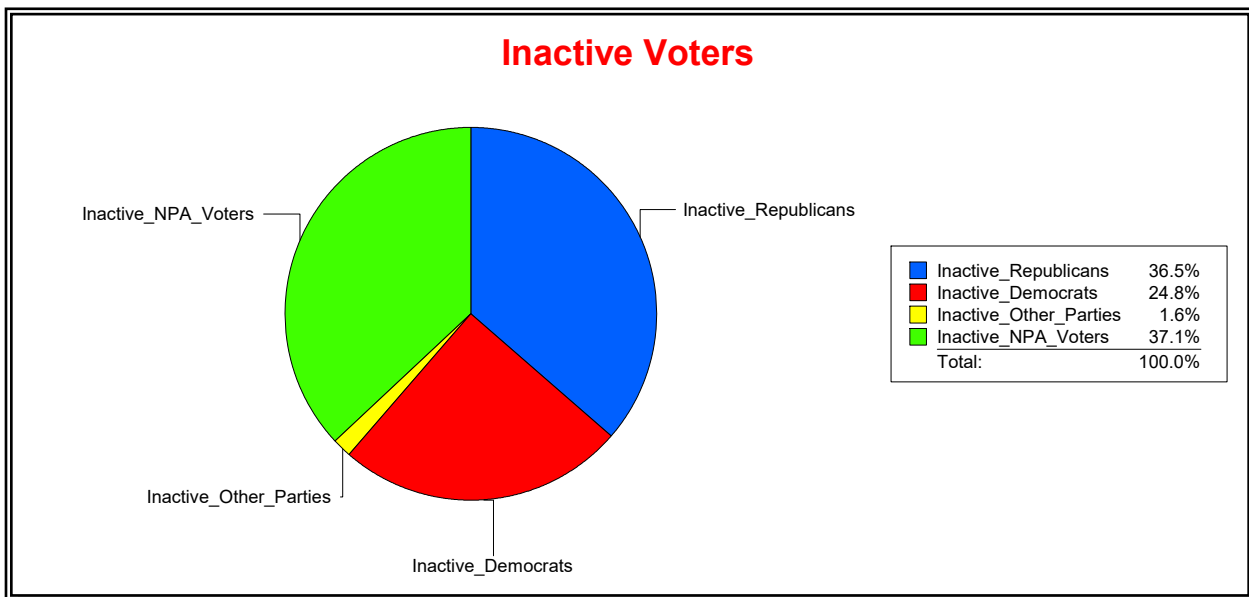

Ron Turner

Supervisor of Elections

Sarasota County, FL

Date 12/1/2023

Time 07:49 AM

Graphs of District Registration

Active Registered Voters

Inactive Voters

District	Total	Dems	Reps	NonP	Other	Total	Dems	Reps	NonP	Other
SOIL AND WATER DIST 3	69,525	16,812	33,862	17,406	1,445	9,928	2,466	3,620	3,679	163