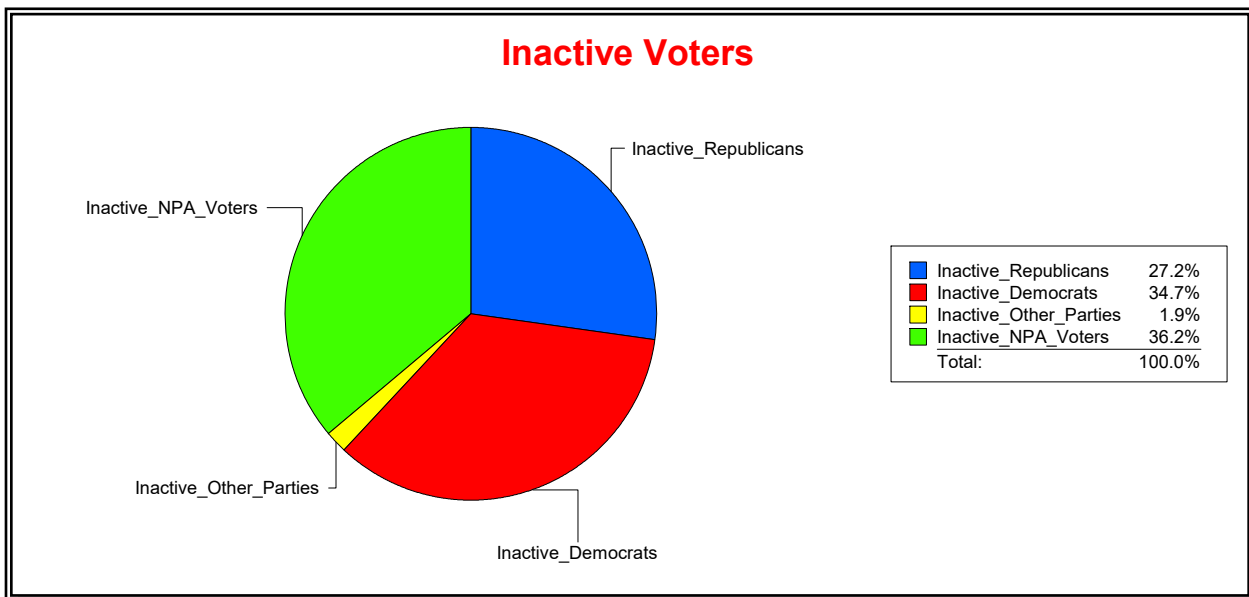

Ron Turner

Supervisor of Elections

Sarasota County, FL

Date 12/1/2023

Time 07:49 AM

Graphs of District Registration

Active Registered Voters

Inactive Voters

<u>District</u>	<u>Total</u>	<u>Dems</u>	<u>Reps</u>	<u>NonP</u>	<u>Other</u>	<u>Total</u>	<u>Dems</u>	<u>Reps</u>	<u>NonP</u>	<u>Other</u>
SARASOTA DIST 3	9,289	3,397	3,359	2,290	243	2,456	853	669	888	46