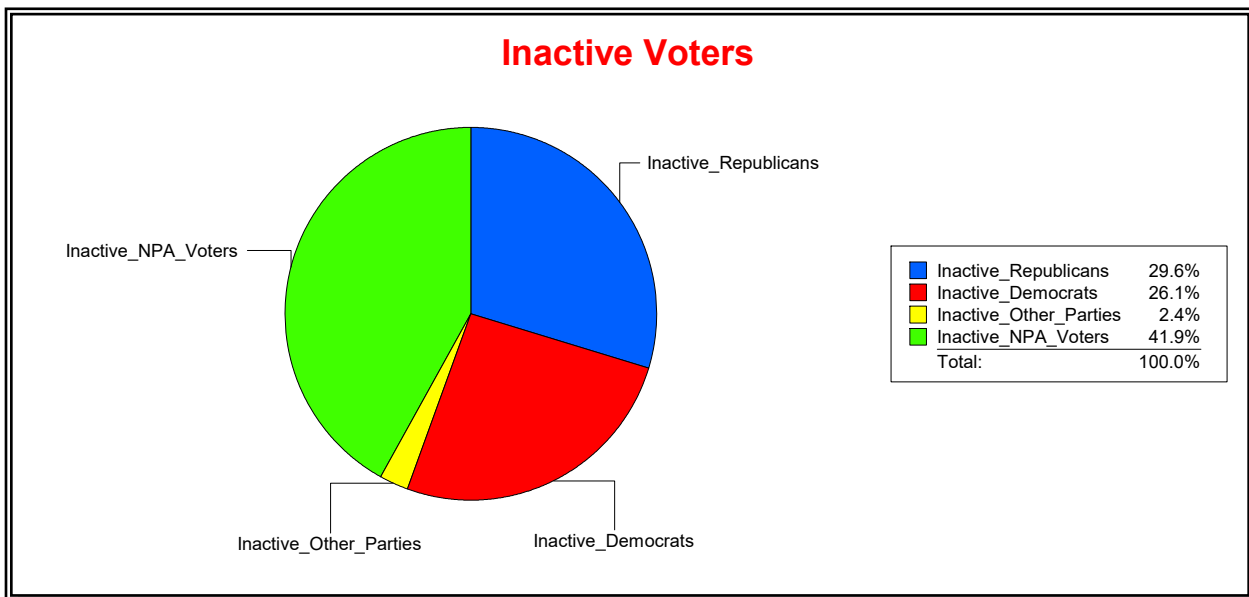

Ron Turner

Supervisor of Elections

Sarasota County, FL

Date 12/1/2023

Time 07:49 AM

Graphs of District Registration

Active Registered Voters

Inactive Voters

<u>District</u>	<u>Total</u>	<u>Dems</u>	<u>Reps</u>	<u>NonP</u>	<u>Other</u>	<u>Total</u>	<u>Dems</u>	<u>Reps</u>	<u>NonP</u>	<u>Other</u>
NORTH PORT DIST 1	9,752	2,138	4,676	2,700	238	1,868	487	553	783	45