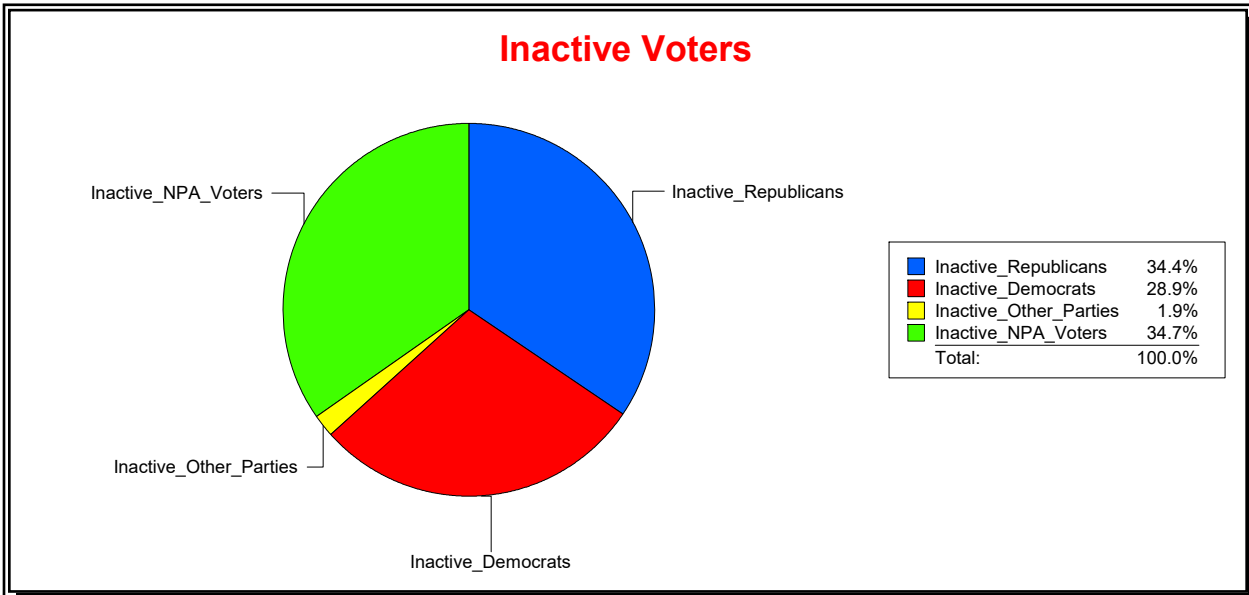

Ron Turner

Supervisor of Elections

Sarasota County, FL

Date 12/1/2023

Time 07:49 AM

Graphs of District Registration

Active Registered Voters

Inactive Voters

District	Total	Dems	Reps	NonP	Other	Total	Dems	Reps	NonP	Other
SOIL AND WATER DIST 4	68,066	18,607	31,805	16,053	1,601	10,103	2,922	3,478	3,506	197