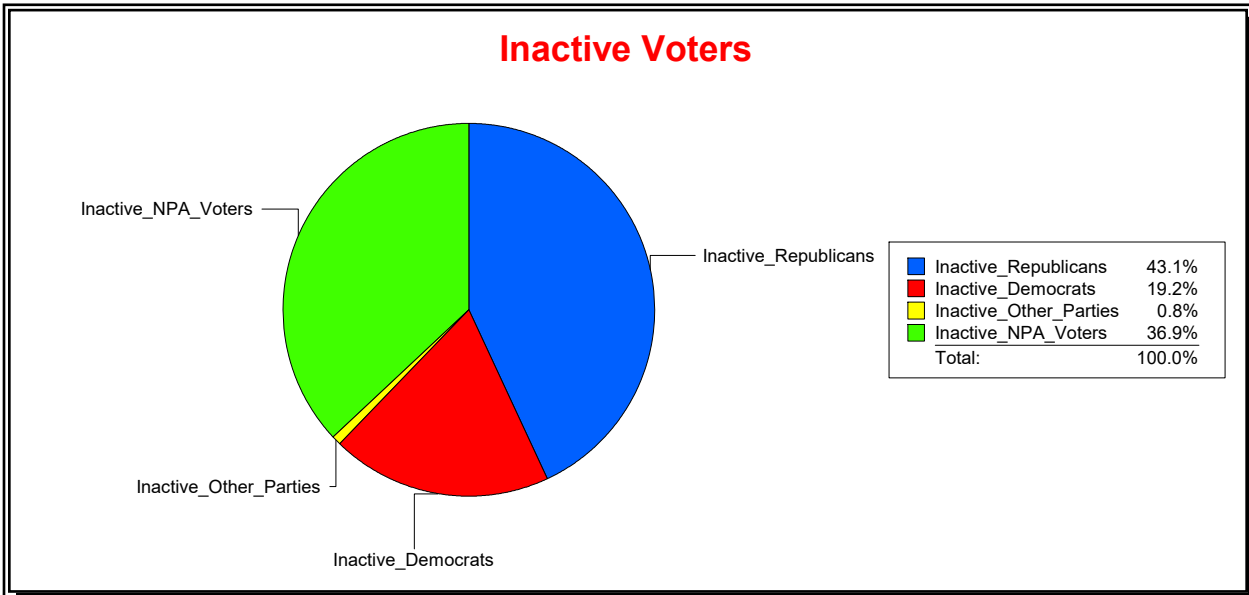

District	Total	Dems	Reps	NonP	Other	Total	Dems	Reps	NonP	Other
BLACKBURN CREEK	2,390	562	1,247	538	43	130	25	56	48	1

Ron Turner

Supervisor of Elections

Sarasota County, FL

Date 12/1/2023

Time 07:49 AM

Graphs of District Registration