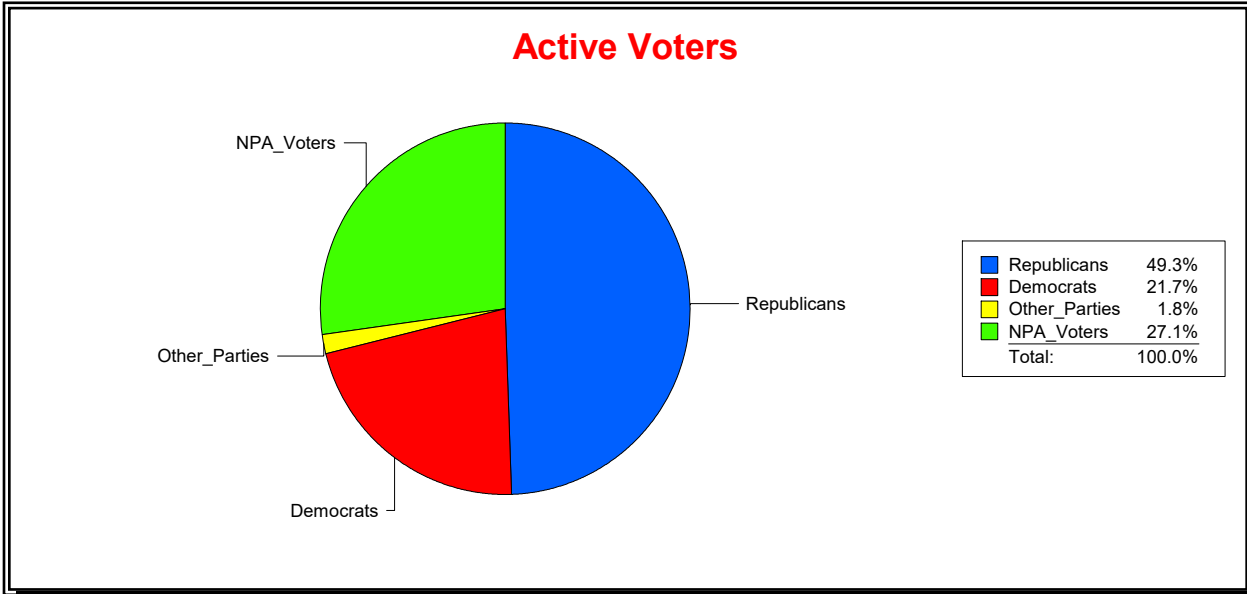

Ron Turner

Supervisor of Elections

Sarasota County, FL

Date 12/1/2023

Time 07:49 AM

Graphs of District Registration

Active Registered Voters

Inactive Voters

District	Total	Dems	Reps	NonP	Other	Total	Dems	Reps	NonP	Other
LAKESIDE PLANT CDD	837	182	413	227	15	117	27	39	49	2