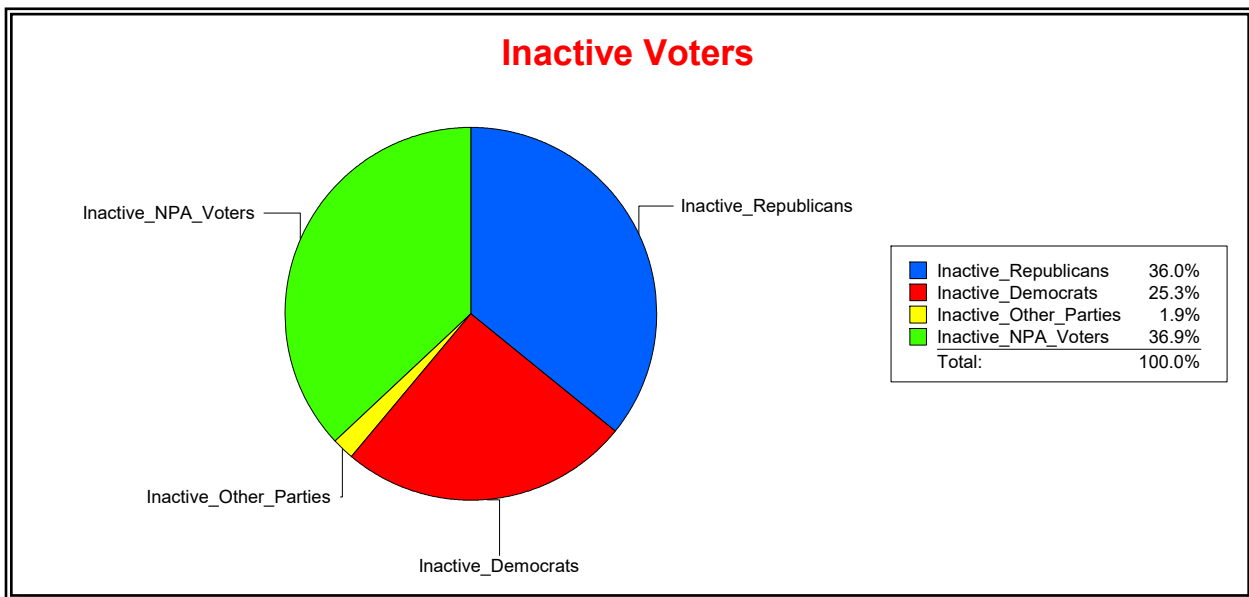

Ron Turner

Supervisor of Elections

Sarasota County, FL

Date 12/1/2023

Time 07:49 AM

Graphs of District Registration

Active Registered Voters

Inactive Voters

District	Total	Dems	Reps	NonP	Other	Total	Dems	Reps	NonP	Other
STATE HOUSE DIST 75	53,871	12,743	26,373	13,585	1,170	7,936	2,004	2,853	2,932	147