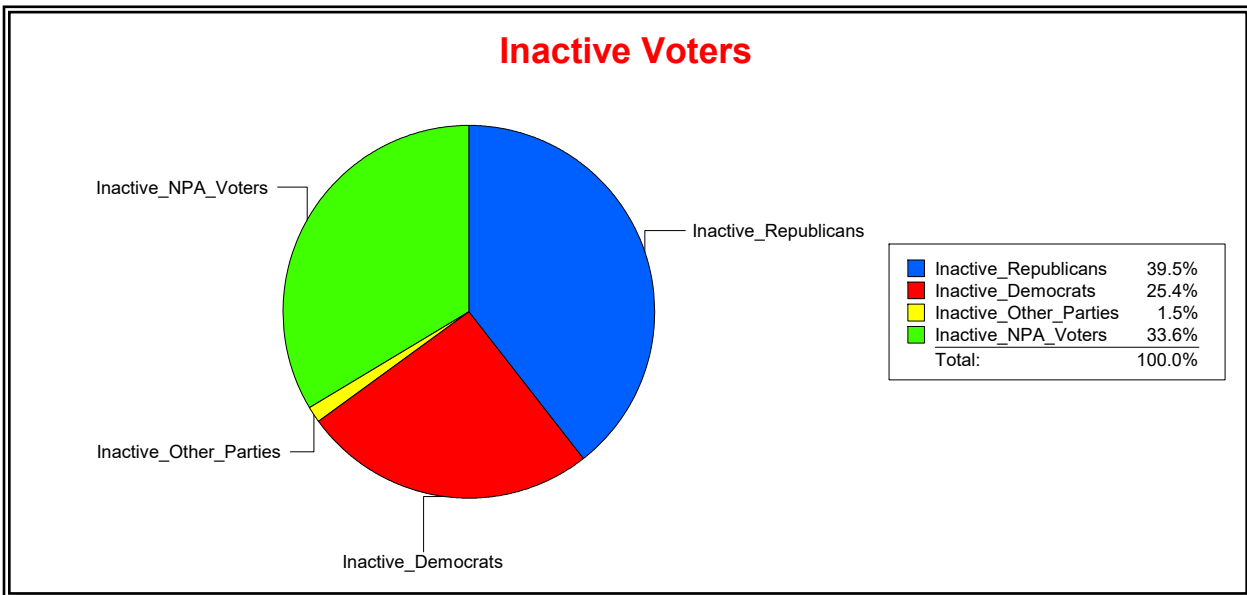

District	Total	Dems	Reps	NonP	Other	Total	Dems	Reps	NonP	Other
VENICE 1	21,742	5,563	10,499	5,257	423	2,774	704	1,097	931	42

Ron Turner

Supervisor of Elections

Sarasota County, FL

Date 12/1/2023

Time 07:49 AM