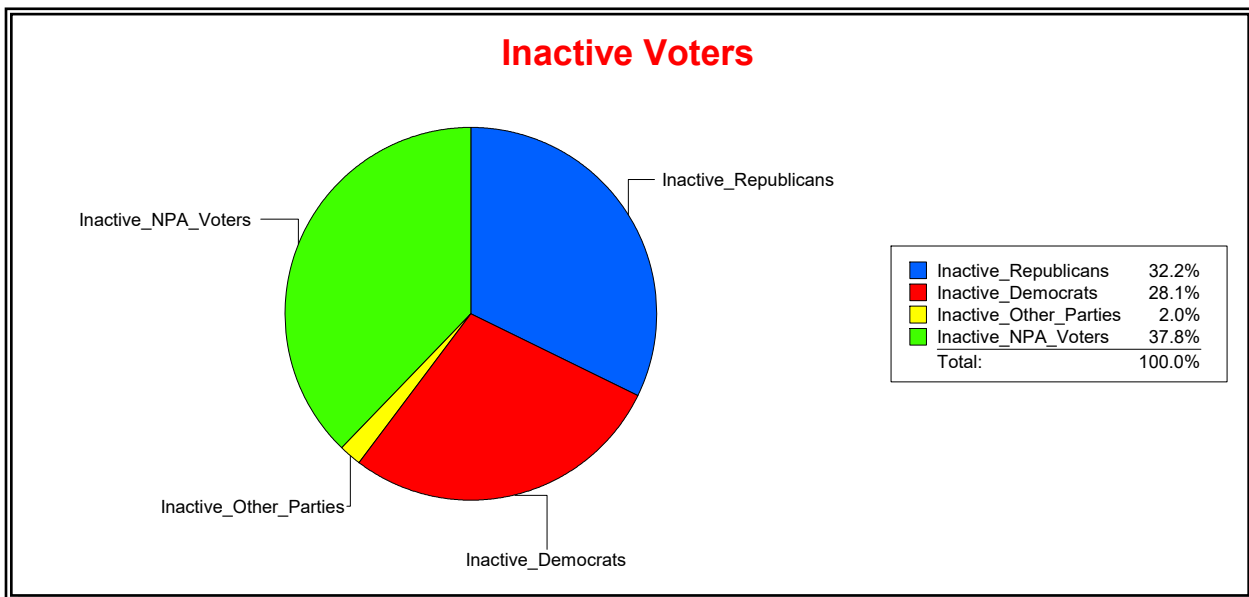

Ron Turner

Supervisor of Elections

Sarasota County, FL

Date 12/1/2023

Time 07:49 AM

Graphs of District Registration

Active Registered Voters

Inactive Voters

<u>District</u>	<u>Total</u>	<u>Dems</u>	<u>Reps</u>	<u>NonP</u>	<u>Other</u>	<u>Total</u>	<u>Dems</u>	<u>Reps</u>	<u>NonP</u>	<u>Other</u>
STATE HOUSE DIST 74	135,438	34,453	64,183	33,537	3,265	23,424	6,577	7,534	8,847	466