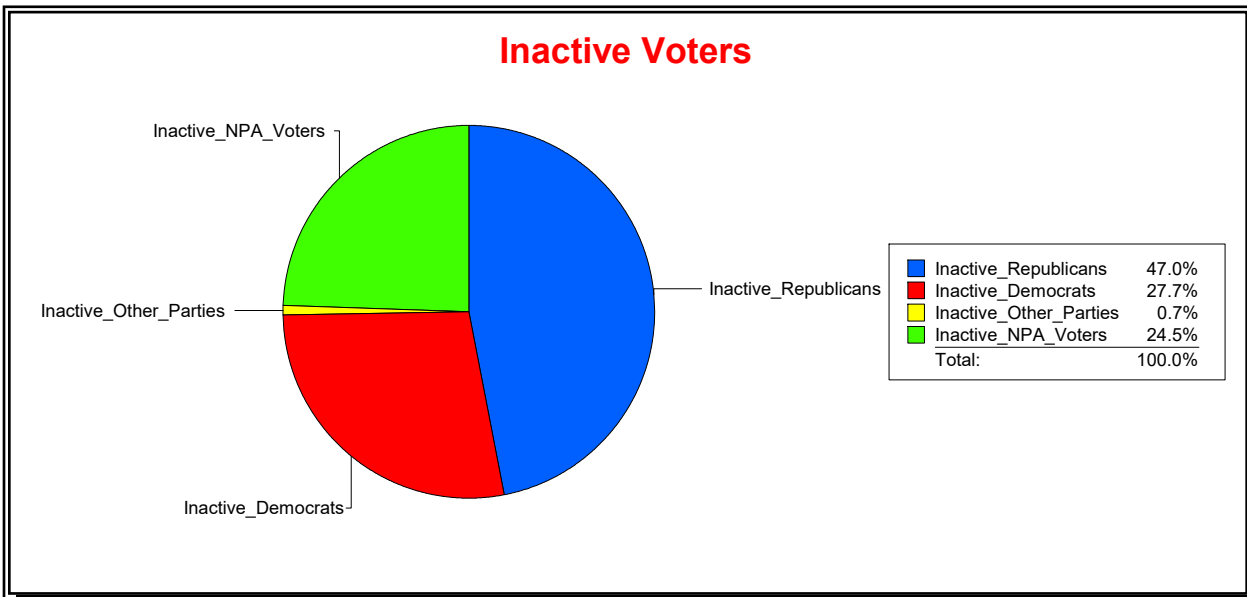

Ron Turner

Supervisor of Elections

Sarasota County, FL

Date 12/1/2023

Time 07:49 AM

Graphs of District Registration

Active Registered Voters

Inactive Voters

<u>District</u>	<u>Total</u>	<u>Dems</u>	<u>Reps</u>	<u>NonP</u>	<u>Other</u>	<u>Total</u>	<u>Dems</u>	<u>Reps</u>	<u>NonP</u>	<u>Other</u>
LONGBOAT KEY	4,434	1,175	2,207	948	104	542	150	255	133	4