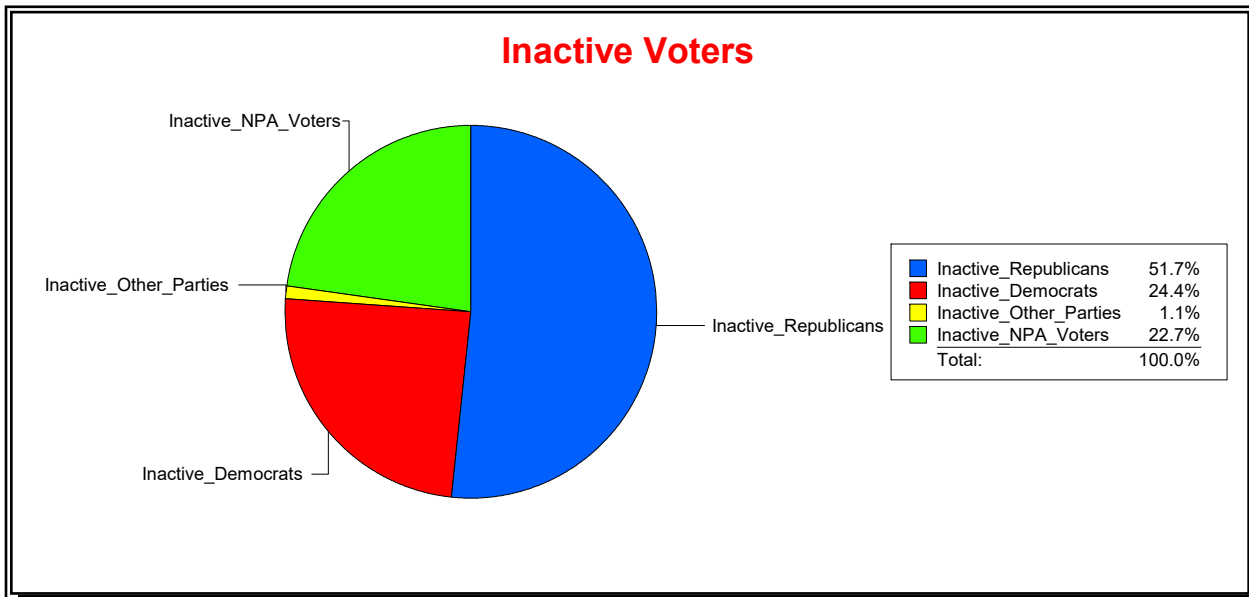

District	Total	Dems	Reps	NonP	Other	Total	Dems	Reps	NonP	Other
LBK DISTRICT 1	1,401	294	768	297	42	176	43	91	40	2

Ron Turner

Supervisor of Elections

Sarasota County, FL

Date 12/1/2023

Time 07:49 AM

Graphs of District Registration