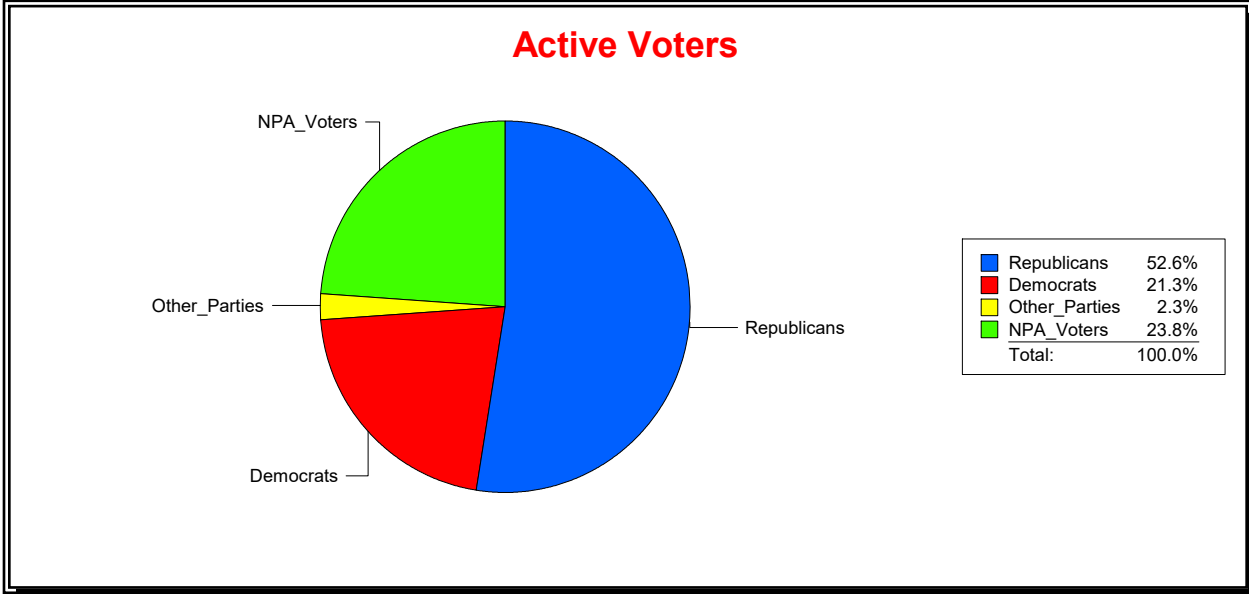

Ron Turner

Supervisor of Elections

Sarasota County, FL

Date 12/1/2023

Time 07:49 AM

Graphs of District Registration

Active Registered Voters

Inactive Voters

District	Total	Dems	Reps	NonP	Other	Total	Dems	Reps	NonP	Other
WEST VILLAGES CDD	8,156	1,739	4,292	1,939	186	414	84	168	155	7