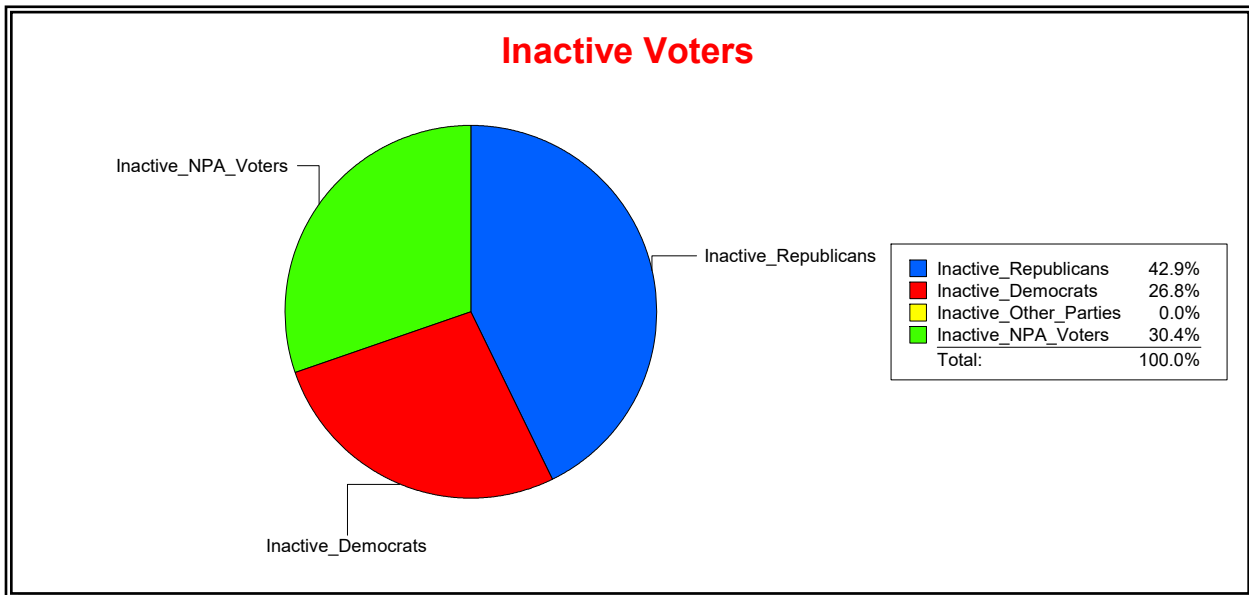

Ron Turner

Supervisor of Elections

Sarasota County, FL

Date 12/1/2023

Time 07:49 AM

Graphs of District Registration

Active Registered Voters

Inactive Voters

District	Total	Dems	Reps	NonP	Other	Total	Dems	Reps	NonP	Other
GOLDEN GATE POINT	340	92	156	84	8	56	15	24	17	0