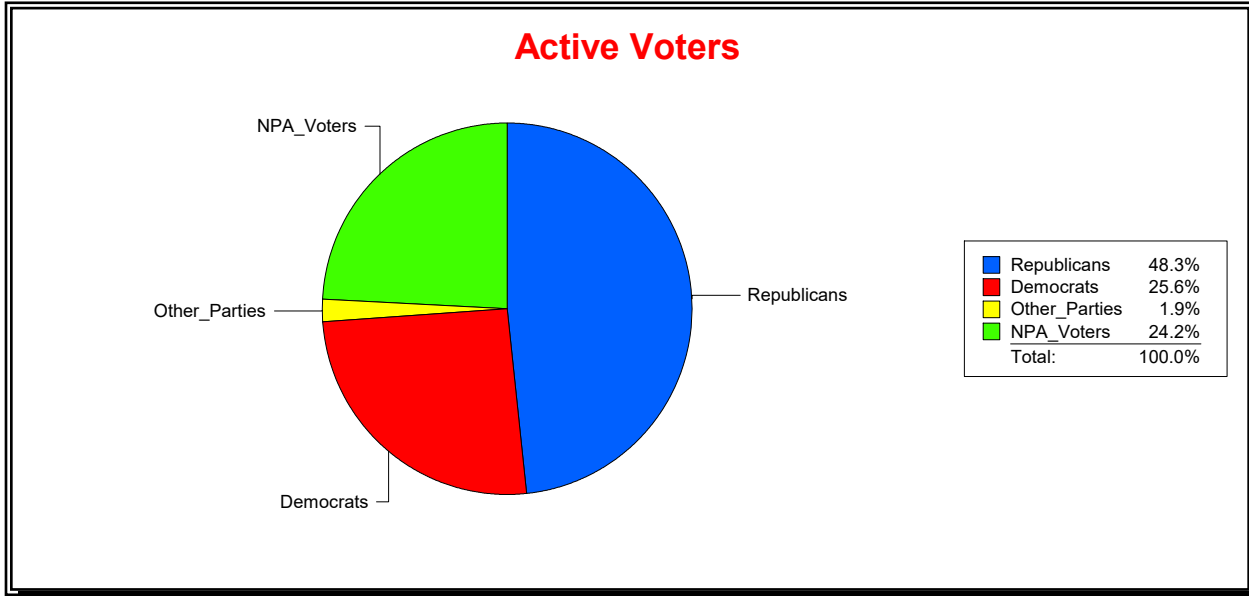

District	Total	Dems	Reps	NonP	Other	Total	Dems	Reps	NonP	Other
SARASOTA	33,320	13,287	11,260	7,919	854	8,472	3,521	1,990	2,810	151

Ron Turner

Supervisor of Elections

Sarasota County, FL

Date 12/1/2023

Time 07:49 AM

Graphs of District Registration

Active Registered Voters

Inactive Voters

<u>District</u>	<u>Total</u>	<u>Dems</u>	<u>Reps</u>	<u>NonP</u>	<u>Other</u>	<u>Total</u>	<u>Dems</u>	<u>Reps</u>	<u>NonP</u>	<u>Other</u>
VENICE	21,742	5,563	10,499	5,257	423	2,774	704	1,097	931	42