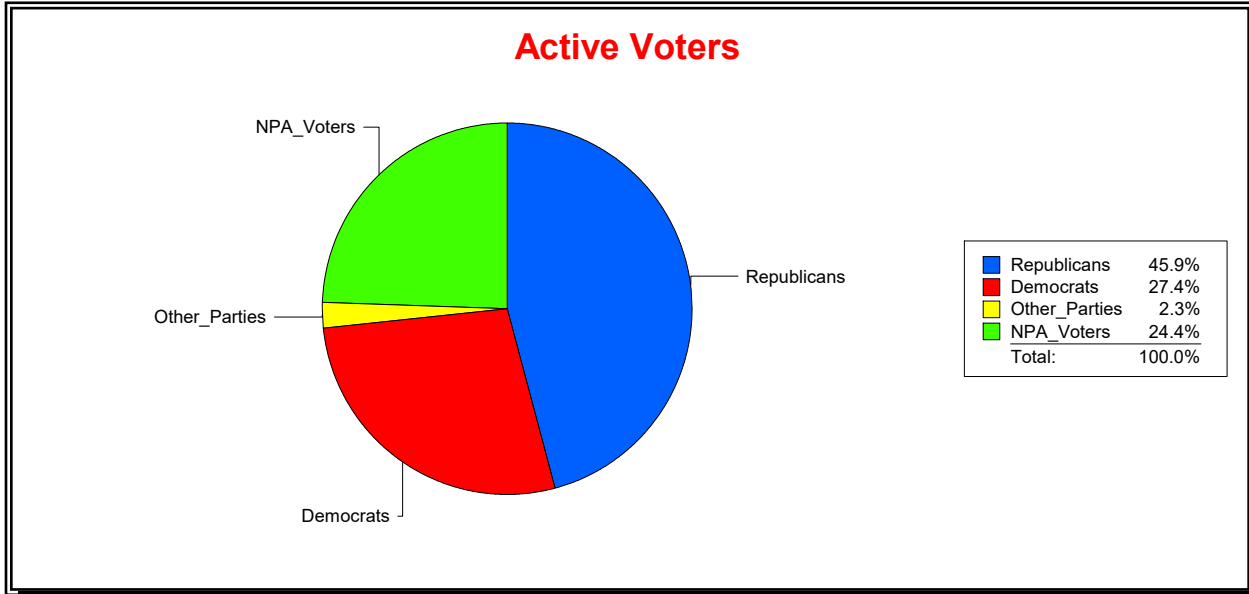

Time 07:49 AM

Graphs of District Registration

Active Registered Voters

Inactive Voters

District	Total	Dems	Reps	NonP	Other	Total	Dems	Reps	NonP	Other
17TH CONGRESS DIST	321,484	88,178	147,477	78,344	7,485	55,427	16,536	17,978	19,871	1,042