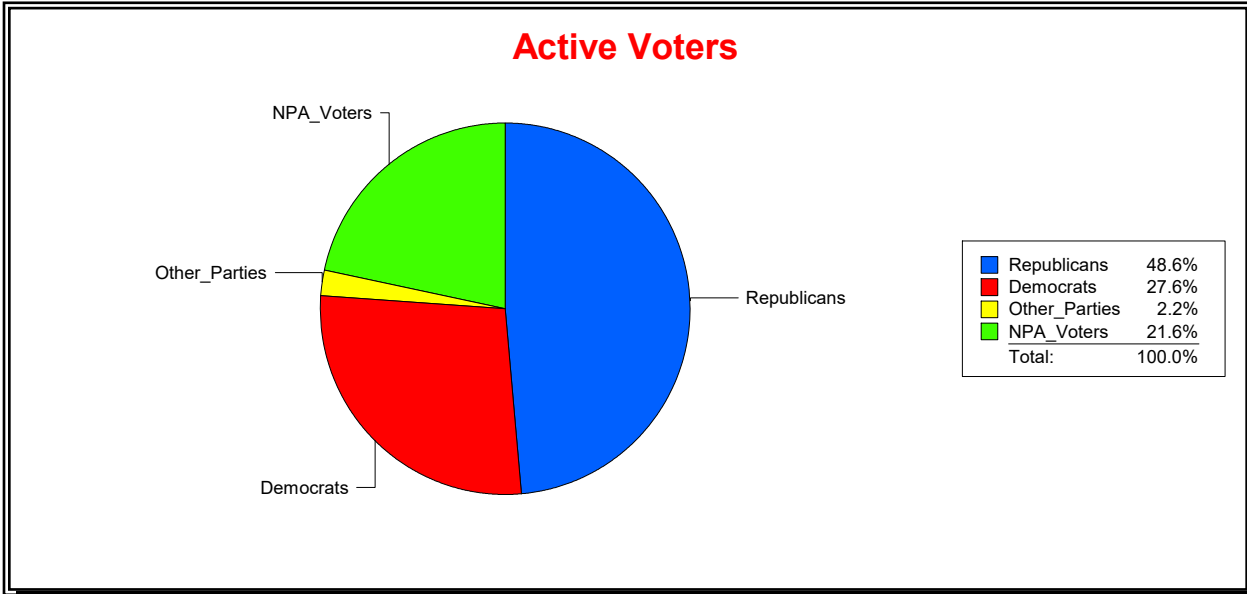

Ron Turner

Supervisor of Elections

Sarasota County, FL

Date 12/1/2023

Time 07:49 AM

Graphs of District Registration

Active Registered Voters

Inactive Voters

District	Total	Dems	Reps	NonP	Other	Total	Dems	Reps	NonP	Other
LBK DISTRICT 4	370	102	180	80	8	61	18	29	13	1