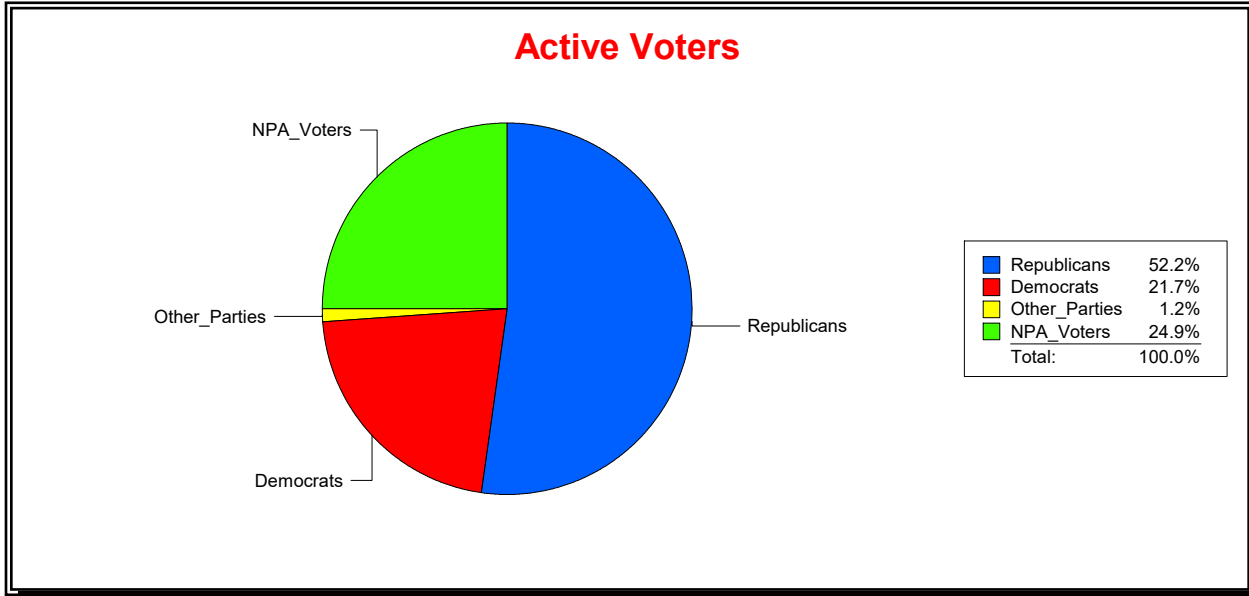

Ron Turner

Supervisor of Elections

Sarasota County, FL

Date 12/1/2023

Time 07:49 AM

Graphs of District Registration

Active Registered Voters

Inactive Voters

District	Total	Dems	Reps	NonP	Other	Total	Dems	Reps	NonP	Other
BOBCAT TRAIL CDD	755	164	394	188	9	76	23	33	19	1