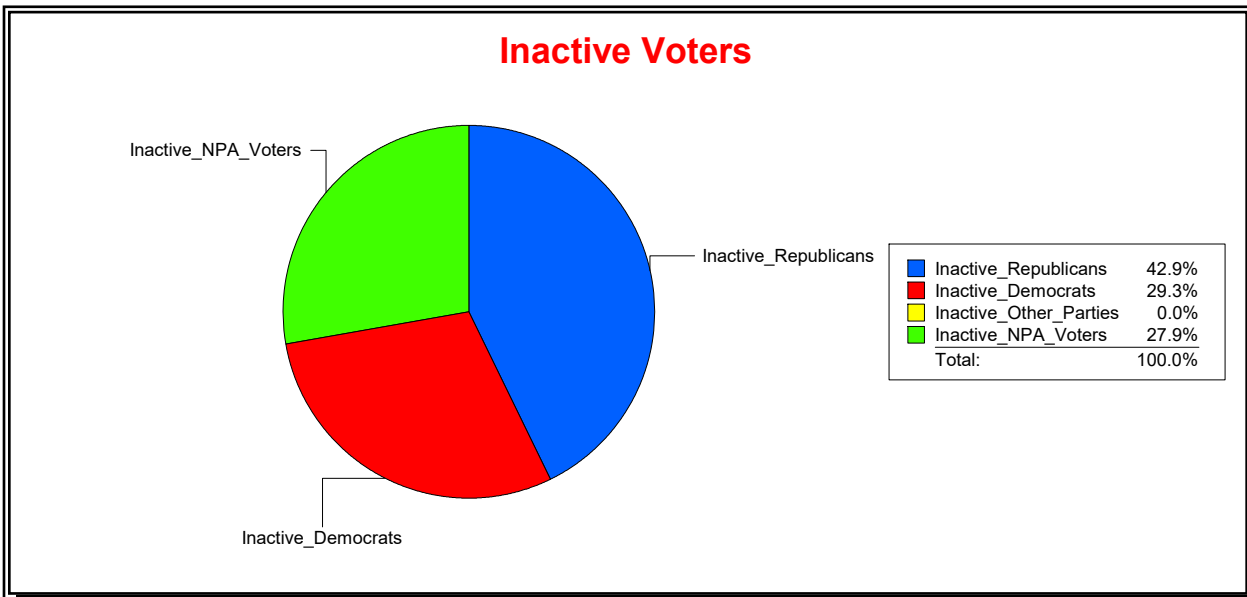

Ron Turner

Supervisor of Elections

Sarasota County, FL

Date 12/1/2023

Time 07:49 AM

Graphs of District Registration

Active Registered Voters

Inactive Voters

District	Total	Dems	Reps	NonP	Other	Total	Dems	Reps	NonP	Other
LONGBOAT KEY 2	1,265	414	552	269	30	147	43	63	41	0