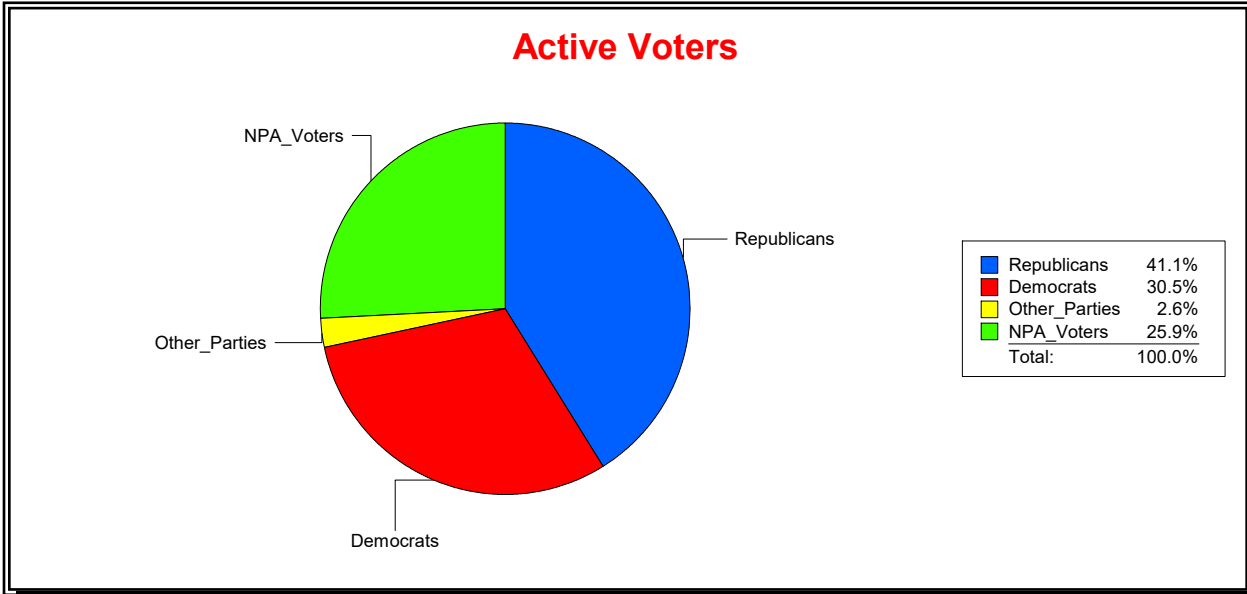

Ron Turner

Supervisor of Elections

Sarasota County, FL

Date 12/1/2023

Time 07:49 AM

Graphs of District Registration

Active Registered Voters

Inactive Voters

<u>District</u>	<u>Total</u>	<u>Dems</u>	<u>Reps</u>	<u>NonP</u>	<u>Other</u>	<u>Total</u>	<u>Dems</u>	<u>Reps</u>	<u>NonP</u>	<u>Other</u>
HLDY PK PK & REC DIST	499	152	205	129	13	96	30	34	32	0