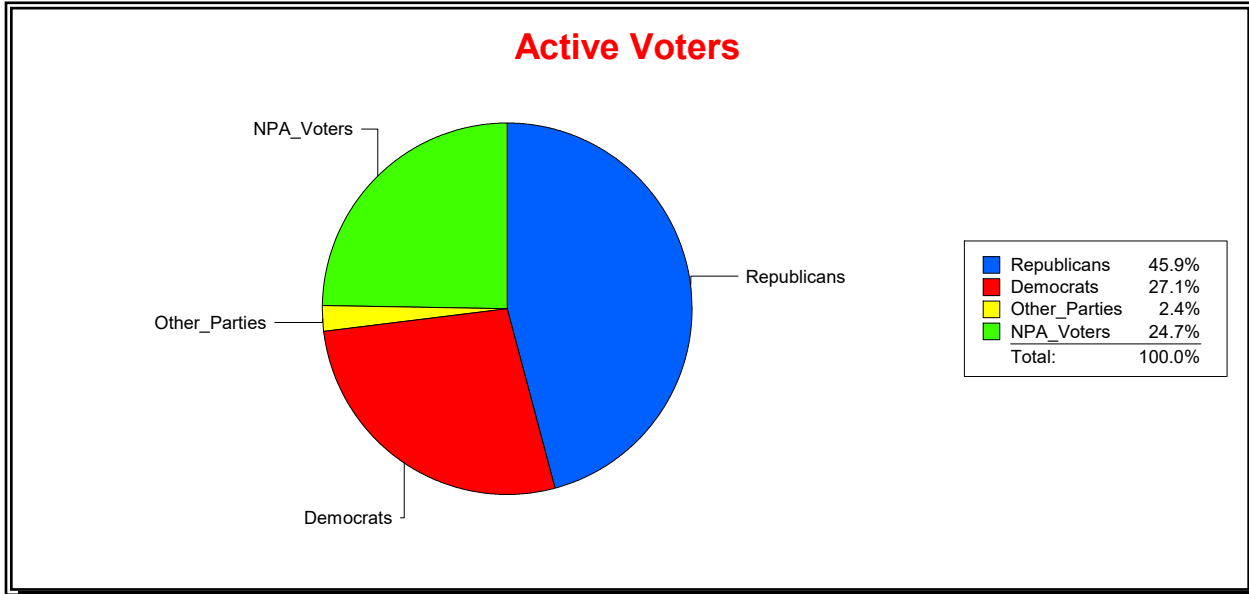

Ron Turner

Supervisor of Elections

Sarasota County, FL

Date 12/1/2023

Time 07:49 AM

Graphs of District Registration

Active Registered Voters

Inactive Voters

District	Total	Dems	Reps	NonP	Other	Total	Dems	Reps	NonP	Other
GOLDEN GATE POINT	340	92	156	84	8	56	15	24	17	0