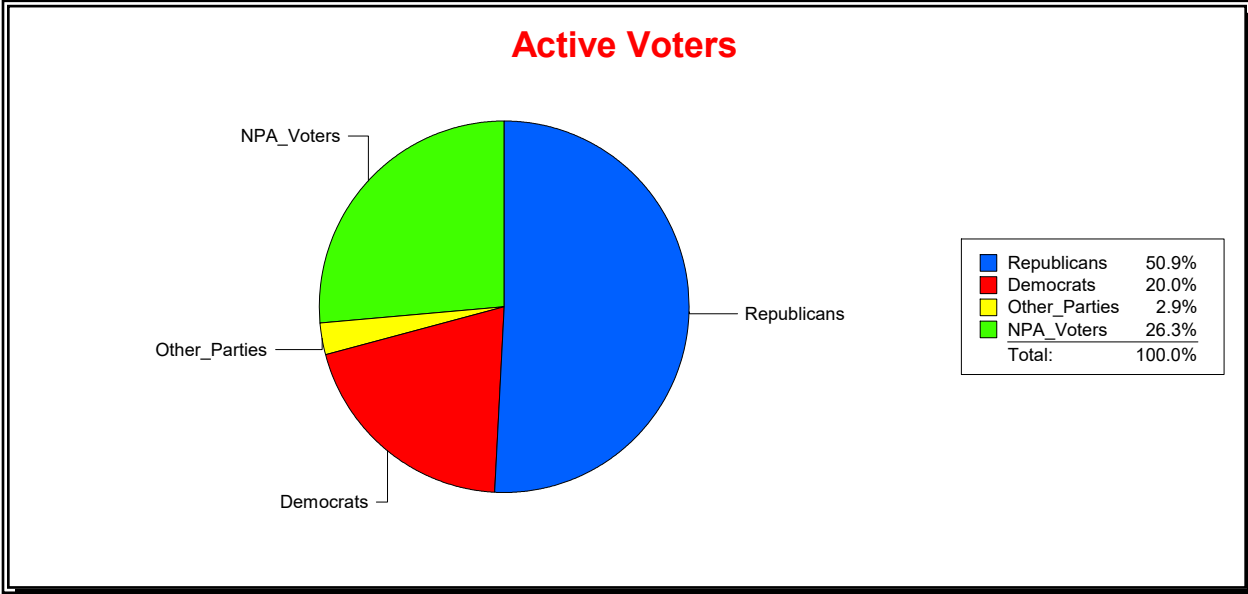

Ron Turner

Supervisor of Elections

Sarasota County, FL

Date 12/1/2023

Time 07:49 AM

Graphs of District Registration

Active Registered Voters

Inactive Voters

<u>District</u>	<u>Total</u>	<u>Dems</u>	<u>Reps</u>	<u>NonP</u>	<u>Other</u>	<u>Total</u>	<u>Dems</u>	<u>Reps</u>	<u>NonP</u>	<u>Other</u>
WOODLANDS CDD	1,719	343	875	452	49	103	27	36	38	2